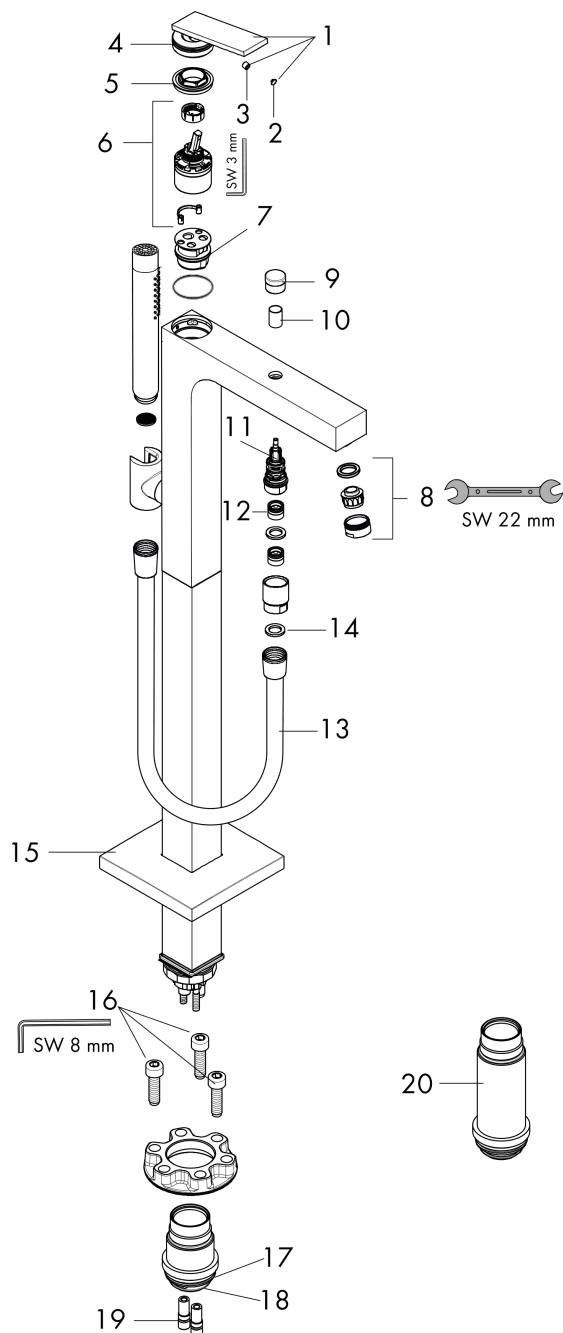

**AXOR Citterio**  
**Freestanding Tub Filler Trim with 1.75 GPM Handshower- Rhombic Cut**  
 Finishes : Part no. : **39471001**

**Features**

- Consists of: Freestanding tub filler trim, Baton handshower, Handshower hose, Handshower holder
- Spray type mixer: Aerated spray
- Spray type hand shower: Rain, Mono
- Ceramic cartridge
- Diverter with automatic resetting
- Protected against backflow, according to DIN EN 1717

**Item details**

List Price \$ 4,015.00

**Technology**

**Compliance**

**Product image**

**Scale drawing**

**AXOR Citterio**  
**Freestanding Tub Filler Trim with 1.75 GPM Handshower- Rhombic Cut**  
Finishes : Part no. : **39471001**

## Exploded drawing

Year of production: >08/21

**AXOR Citterio**  
**Freestanding Tub Filler Trim with 1.75 GPM Handshower- Rhombic Cut**  
 Finishes : Part no. : **39471001**

## Spare parts list

Year of production: >08/21

Pos.		Part no.	Price	PU
1	handle	94410000	-	1
2	screw cover	93983000	-	1
3	hollow set screw M6x6	98445000	-	1
4	O-ring 35x1,5	92114000	-	1
5	nut	93363000	-	1
6	cartridge, assy	93185000	-	1
7	O-Ring 30x2	98186000	-	1
8	aerator M24x1 (38 l/min)	95871000	-	1
9	diverter knob	96466000	-	1
10	sleeve	97979000	-	1
11	selector	97978000	-	1
12	non return valve	97980000	-	1
13	shower hose Isiflex'B 1,25 m	28272000	-	1
14	seal	98058000	-	1
15	escutcheon	93981000	-	1
16	hexagon socket screw M10x35	97670000	-	1
17	O-ring 44x2,5	98162000	-	1
18	O-ring 29x3	98371000	-	1
19	O-ring 7x2	98419000	-	1
20	extension set 60 mm	93882000	-	1
a	handshower	04486000	-	1
b	filter packing	94246000	-	1