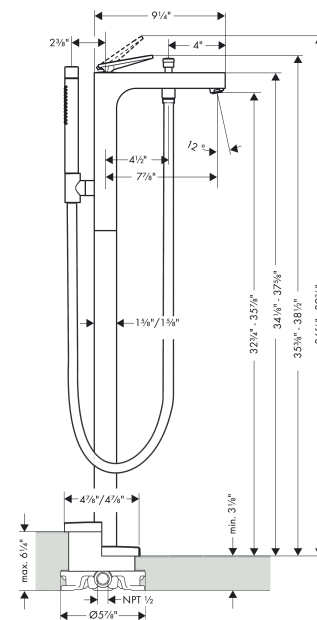

**AXOR Citterio**  
**Freestanding Tub Filler Trim with 1.75 GPM Handshower- Rhombic Cut**  
 Finishes : Part no. : **39471001**

**Features**

- Consists of: Freestanding tub filler trim, Baton handshower, Handshower hose, Handshower holder
- Spray type mixer: Aerated spray
- Spray type hand shower: Rain, Mono
- Ceramic cartridge
- Diverter with automatic resetting
- Protected against backflow, according to DIN EN 1717

**Item details**

List Price \$ 4,015.00

**Technology**

**Compliance**

**Product image**

**Scale drawing**

**AXOR Citterio**  
**Freestanding Tub Filler Trim with 1.75 GPM Handshower- Rhombic Cut**  
Finishes : Part no. : **39471001**

## Exploded drawing

Year of production: >08/21

**AXOR Citterio**  
**Freestanding Tub Filler Trim with 1.75 GPM Handshower- Rhombic Cut**  
 Finishes : Part no. : **39471001**

## Spare parts list

Year of production: >08/21

Pos.		Part no.	Price	PU
1	handle	94410000	-	1
2	screw cover	93983000	-	1
3	hollow set screw M6x6	98445000	-	1
4	O-ring 35x1,5	92114000	-	1
5	nut	93363000	-	1
6	cartridge, assy	93185000	-	1
7	O-Ring 30x2	98186000	-	1
8	aerator M24x1 (38 l/min)	95871000	-	1
9	diverter knob	96466000	-	1
10	sleeve	97979000	-	1
11	selector	97978000	-	1
12	non return valve	97980000	-	1
13	shower hose Isiflex'B 1,25 m	28272000	-	1
14	seal	98058000	-	1
15	escutcheon	93981000	-	1
16	hexagon socket screw M10x35	97670000	-	1
17	O-ring 44x2,5	98162000	-	1
18	O-ring 29x3	98371000	-	1
19	O-ring 7x2	98419000	-	1
20	extension set 60 mm	93882000	-	1
a	handshower	04486000	-	1
b	filter packing	94246000	-	1