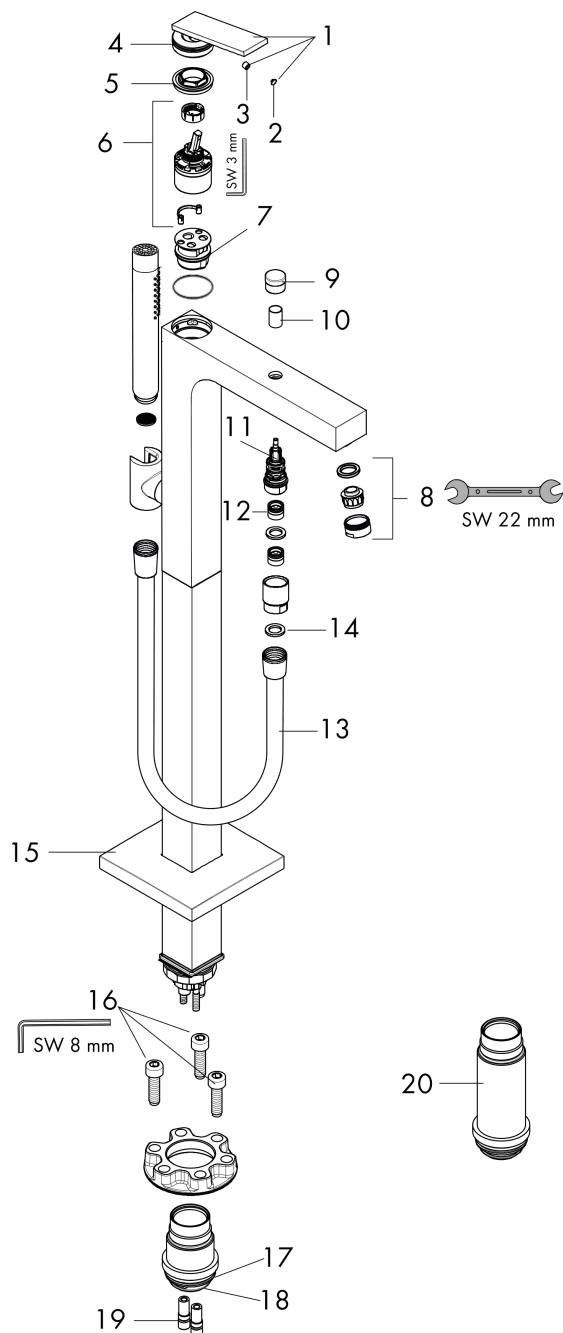

**AXOR Citterio**  
**Freestanding Tub Filler Trim with 1.75 GPM Handshower**  
 Finishes : Part no. : **39440001**

**Features**

- Consists of: Freestanding tub filler trim, Baton handshower, Handshower hose, Handshower holder
- Spray type mixer: Aerated spray
- Spray type hand shower: Rain, Mono
- Ceramic cartridge
- Diverter with automatic resetting
- Protected against backflow, according to DIN EN 1717

**Item details**

List Price \$ 3,850.00

**Technology**

**Compliance**

**Product image**

**Scale drawing**

**AXOR Citterio**  
**Freestanding Tub Filler Trim with 1.75 GPM Handshower**  
Finishes : Part no. : **39440001**

## Exploded drawing

Year of production: >08/21

**AXOR Citterio**  
**Freestanding Tub Filler Trim with 1.75 GPM Handshower**  
 Finishes : Part no. : **39440001**

## Spare parts list

Year of production: >08/21

Pos.		Part no.	Price	PU
1	handle	93982000	-	1
2	screw cover	93983000	-	1
3	hollow set screw M6x6	98445000	-	1
4	O-ring 35x1,5	92114000	-	1
5	nut	93363000	-	1
6	cartridge, assy	93185000	-	1
7	O-Ring 30x2	98186000	-	1
8	aerator M24x1 (38 l/min)	95871000	-	1
9	diverter knob	96466000	-	1
10	sleeve	97979000	-	1
11	selector	97978000	-	1
12	non return valve	97980000	-	1
13	shower hose Isiflex'B 1,25 m	28272000	-	1
14	seal	98058000	-	1
15	escutcheon	93981000	-	1
16	hexagon socket screw M10x35	97670000	-	1
17	O-ring 44x2,5	98162000	-	1
18	O-ring 29x3	98371000	-	1
19	O-ring 7x2	98419000	-	1
20	extension set 60 mm	93882000	-	1
a	handshower	04486000	-	1
b	filter packing	94246000	-	1