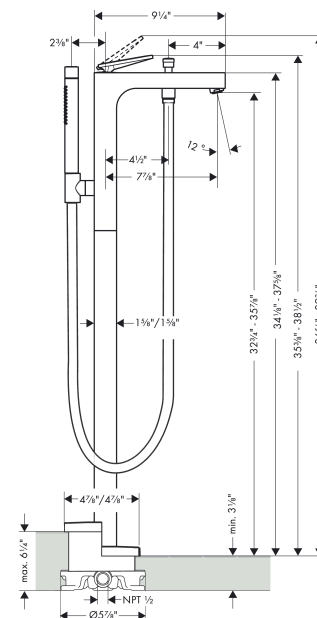

**AXOR Citterio**  
**Freestanding Tub Filler Trim with 1.75 GPM Handshower**  
 Finishes : Part no. : **39440001**

**Features**

- Consists of: Freestanding tub filler trim, Baton handshower, Handshower hose, Handshower holder
- Spray type mixer: Aerated spray
- Spray type hand shower: Rain, Mono
- Ceramic cartridge
- Diverter with automatic resetting
- Protected against backflow, according to DIN EN 1717

**Item details**

List Price \$ 3,850.00

**Technology**

**Compliance**

**Product image**

**Scale drawing**

**AXOR Citterio**  
**Freestanding Tub Filler Trim with 1.75 GPM Handshower**  
Finishes : Part no. : **39440001**

## Exploded drawing

Year of production: >08/21

**AXOR Citterio**  
**Freestanding Tub Filler Trim with 1.75 GPM Handshower**  
 Finishes : Part no. : **39440001**

## Spare parts list

Year of production: >08/21

Pos.		Part no.	Price	PU
1	handle	93982000	-	1
2	screw cover	93983000	-	1
3	hollow set screw M6x6	98445000	-	1
4	O-ring 35x1,5	92114000	-	1
5	nut	93363000	-	1
6	cartridge, assy	93185000	-	1
7	O-Ring 30x2	98186000	-	1
8	aerator M24x1 (38 l/min)	95871000	-	1
9	diverter knob	96466000	-	1
10	sleeve	97979000	-	1
11	selector	97978000	-	1
12	non return valve	97980000	-	1
13	shower hose Isiflex'B 1,25 m	28272000	-	1
14	seal	98058000	-	1
15	escutcheon	93981000	-	1
16	hexagon socket screw M10x35	97670000	-	1
17	O-ring 44x2,5	98162000	-	1
18	O-ring 29x3	98371000	-	1
19	O-ring 7x2	98419000	-	1
20	extension set 60 mm	93882000	-	1
a	handshower	04486000	-	1
b	filter packing	94246000	-	1