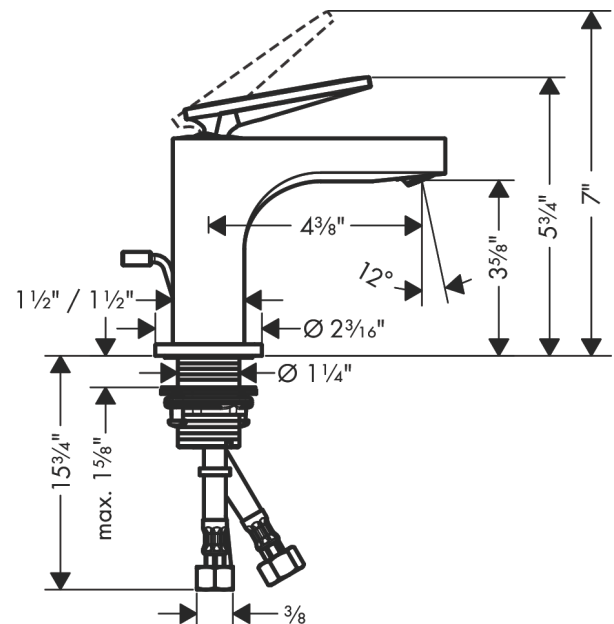

AXOR Citterio
Single-Hole Faucet 90 with Pop-Up Drain, 1.2 GPM
 Finishes : Part no. : **39022001**

Features

- Consists of: Single-handle faucet, Pop-up assembly
- Spray modes: Laminar spray
- Angle-adjustable spray
- Flow: 1.2 GPM (4.5 L/Min)
- Ceramic cartridge
- Includes pop-up drain

Item details

List Price \$ 880.00

Technology

Compliance

Product image

Scale drawing

AXOR Citterio
Single-Hole Faucet 90 with Pop-Up Drain, 1.2 GPM
Finishes : Part no. : **39022001**

Exploded drawing

Year of production: >08/21

AXOR Citterio
Single-Hole Faucet 90 with Pop-Up Drain, 1.2 GPM
 Finishes : Part no. : **39022001**

Spare parts list

Year of production: >08/21

Pos.		Part no.	Price	PU
1	handle	94091000	-	1
2	O-ring 30x1,5	98433000	-	1
3	O-ring 11x1	92924000	-	1
4	nut	94092000	-	1
5	O-ring 29x2	98391000	-	1
6	O-ring 25x1,5	98146000	-	1
7	cartridge, assy	92900000	-	1
8	seal	93383000	-	1
9	adapter for cartridge	98866000	-	1
10	O-ring 23x2	98398000	-	1
11	aerator M24x1 (4,5 l/min)	92880000	-	1
12	special tool	95290000	-	1
13	O-ring 33x1,5	98164000	-	1
14	escutcheon	95668000	-	1
15	fixing set (Ø 32)	13961000	-	1
16	lever collar	97548000	-	1
17	connection hose 23½" M8x0,75 3/8"	98600001	-	1
18	O-ring 7x1,5	98422000	-	1
19	pull rod	96923000	-	1
a	pop up waste	88509000	-	1