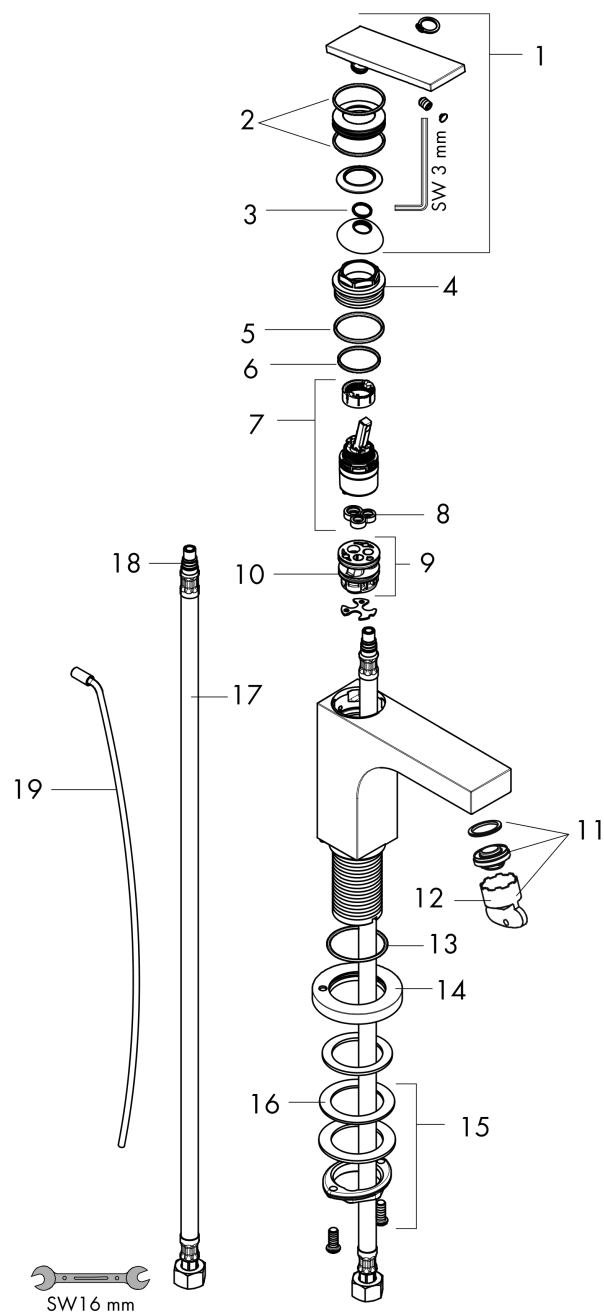

AXOR Citterio
Single-Hole Faucet 90 with Pop-Up Drain, 1.2 GPM
 Finishes : Part no. : **39022001**

Features

- Consists of: Single-handle faucet, Pop-up assembly
- Spray modes: Laminar spray
- Angle-adjustable spray
- Flow: 1.2 GPM (4.5 L/Min)
- Ceramic cartridge
- Includes pop-up drain

Item details

List Price \$ 880.00

Technology

Compliance

Product image

Scale drawing

AXOR Citterio
Single-Hole Faucet 90 with Pop-Up Drain, 1.2 GPM
Finishes : Part no. : **39022001**

Exploded drawing

Year of production: >08/21

AXOR Citterio
Single-Hole Faucet 90 with Pop-Up Drain, 1.2 GPM
 Finishes : Part no. : **39022001**

Spare parts list

Year of production: >08/21

Pos.		Part no.	Price	PU
1	handle	94091000	-	1
2	O-ring 30x1,5	98433000	-	1
3	O-ring 11x1	92924000	-	1
4	nut	94092000	-	1
5	O-ring 29x2	98391000	-	1
6	O-ring 25x1,5	98146000	-	1
7	cartridge, assy	92900000	-	1
8	seal	93383000	-	1
9	adapter for cartridge	98866000	-	1
10	O-ring 23x2	98398000	-	1
11	aerator M24x1 (4,5 l/min)	92880000	-	1
12	special tool	95290000	-	1
13	O-ring 33x1,5	98164000	-	1
14	escutcheon	95668000	-	1
15	fixing set (Ø 32)	13961000	-	1
16	lever collar	97548000	-	1
17	connection hose 23½" M8x0,75 3/8"	98600001	-	1
18	O-ring 7x1,5	98422000	-	1
19	pull rod	96923000	-	1
a	pop up waste	88509000	-	1