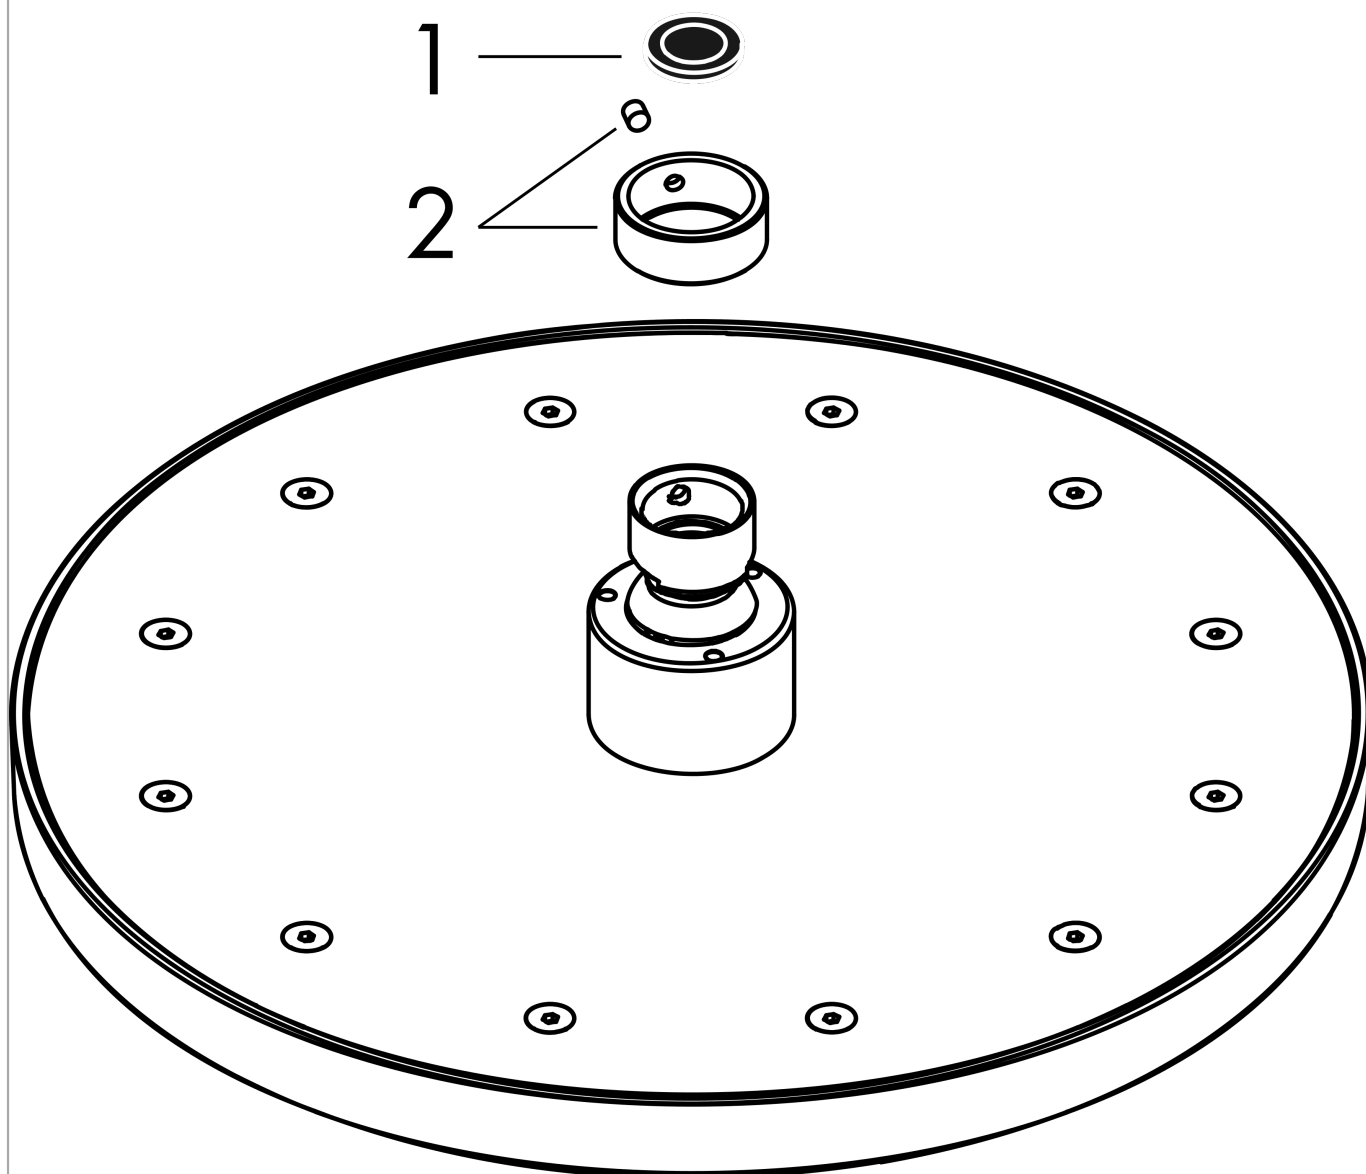

AXOR ShowerSolutions
Showerhead 245 1-Jet 1.75 GPM
 Finishes : Part no. : **35385001**

Features

- Shower head size: 245 mm
- Spray modes: Rain
- Flow: 1.75 GPM (6.6 L/Min)
- Showerhead removable for cleaning

Item details

List Price \$ 850.00

Technology

Compliance

Product image

Scale drawing

AXOR ShowerSolutions
Showerhead 245 1-Jet 1.75 GPM
Finishes : Part no. : **35385001**

Exploded drawing

Year of production: >07/22

AXOR ShowerSolutions
Showerhead 245 1-Jet 1.75 GPM
Finishes : Part no. : **35385001**

Spare parts list

Year of production: >07/22

Pos.		Part no.	Price	PU
1	filter packing	94246000	-	1
2	lock washer	98942000	-	1