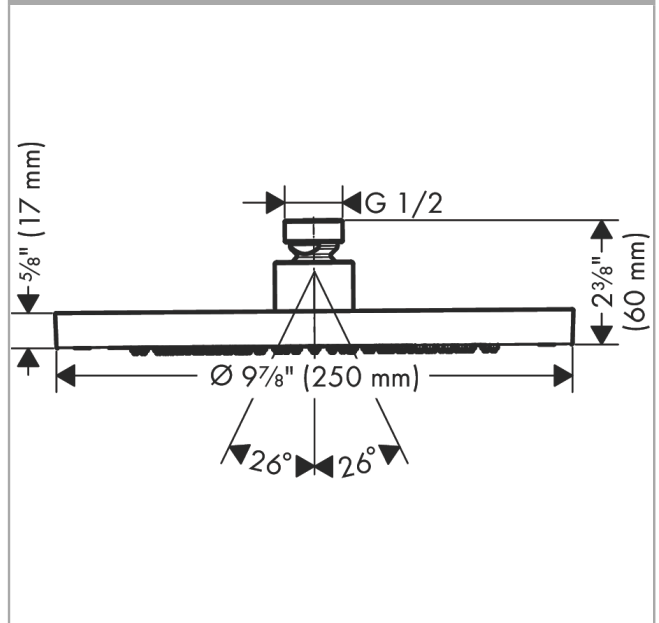

AXOR ShowerSolutions
Showerhead 245 1-Jet 1.75 GPM
 Finishes : Part no. : **35385001**

Features

- Shower head size: 245 mm
- Spray modes: Rain
- Flow: 1.75 GPM (6.6 L/Min)
- Showerhead removable for cleaning

Item details

List Price \$ 850.00

Technology

Compliance

Product image

Scale drawing

AXOR ShowerSolutions
Showerhead 245 1-Jet 1.75 GPM
Finishes : Part no. : **35385001**

Exploded drawing

Year of production: >07/22

AXOR ShowerSolutions
Showerhead 245 1-Jet 1.75 GPM
Finishes : Part no. : **35385001**

Spare parts list

Year of production: >07/22

Pos.		Part no.	Price	PU
1	filter packing	94246000	-	1
2	lock washer	98942000	-	1