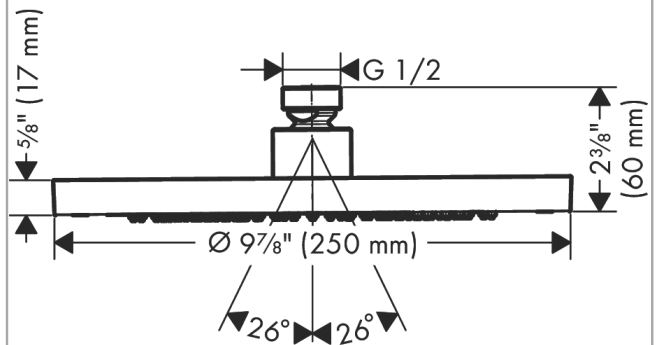

AXOR ShowerSolutions
Showerhead 245 1-Jet 2.5 GPM
 Finishes : Part no. : **35384001**

Features

- Shower head size: 245 mm
- Spray modes: Rain
- Flow: 2.5 GPM (9.5 L/Min)
- Spray face removable for cleaning

Item details

List Price \$ 850.00

Technology

Compliance

Product image

Scale drawing

AXOR ShowerSolutions
Showerhead 245 1-Jet 2.5 GPM
Finishes : Part no. : **35384001**

Exploded drawing

Year of production: >07/22

AXOR ShowerSolutions
Showerhead 245 1-Jet 2.5 GPM
Finishes : Part no. : **35384001**

Spare parts list

Year of production: >07/22

Pos.		Part no.	Price	PU
1	filter packing	94246000	-	1
2	lock washer	98942000	-	1