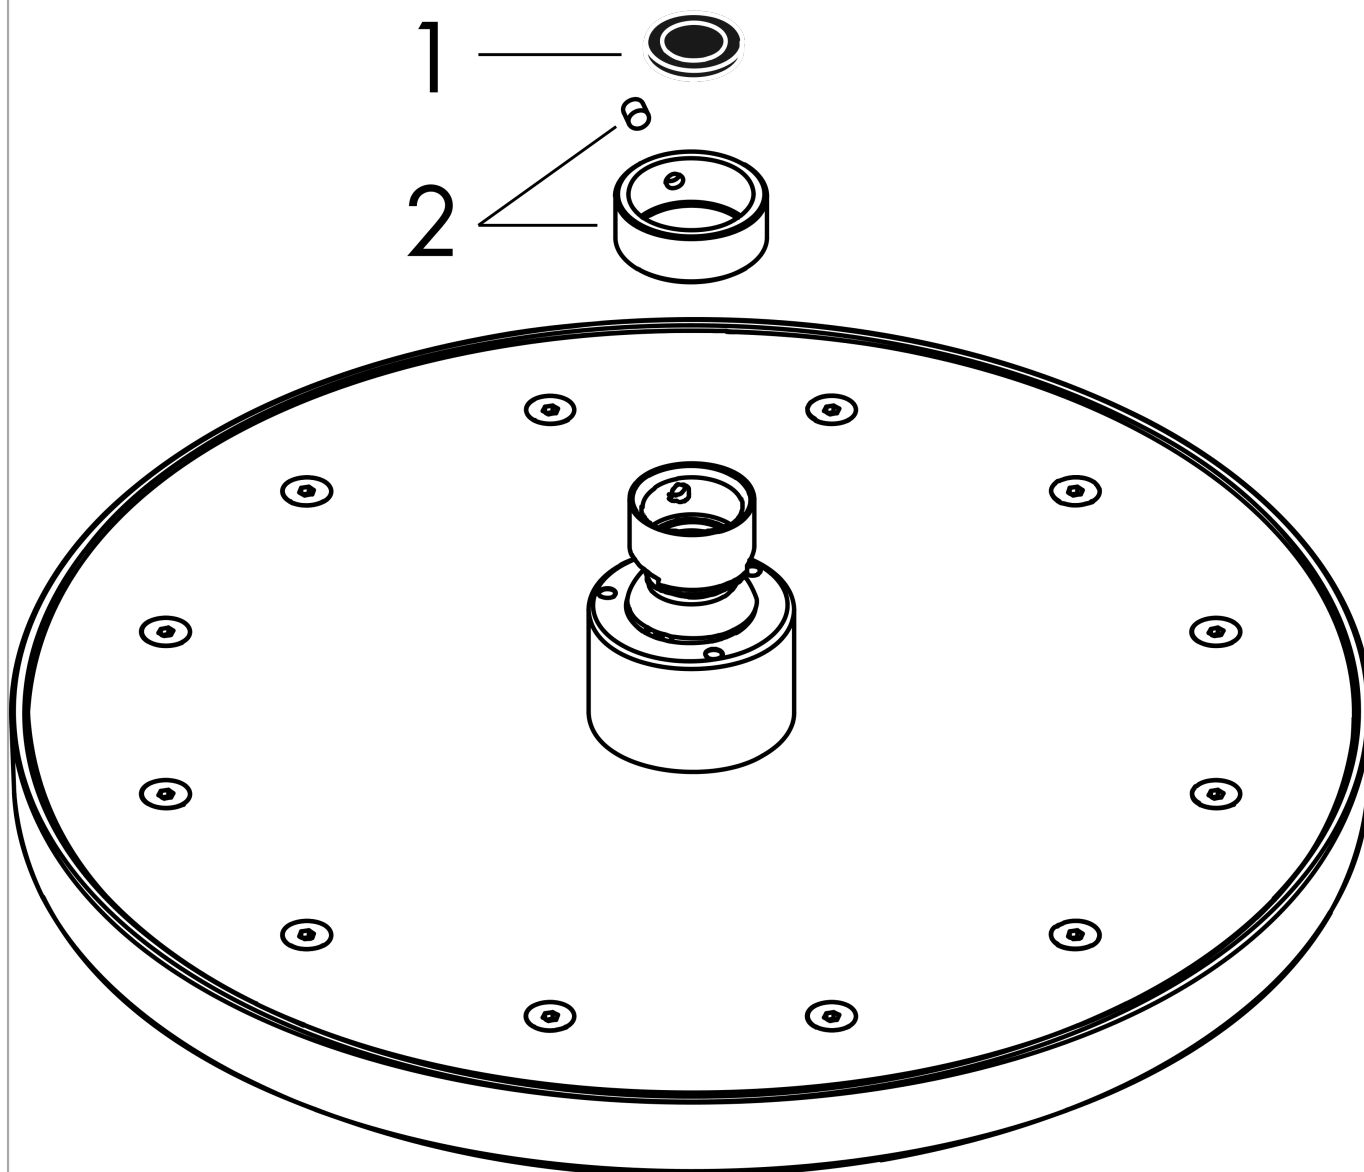

AXOR ShowerSolutions
Showerhead 245 1-Jet 2.5 GPM
 Finishes : Part no. : **35384001**

Features

- Shower head size: 245 mm
- Spray modes: Rain
- Flow: 2.5 GPM (9.5 L/Min)
- Spray face removable for cleaning

Item details

List Price \$ 850.00

Technology

Compliance

Product image

Scale drawing

AXOR ShowerSolutions
Showerhead 245 1-Jet 2.5 GPM
Finishes : Part no. : **35384001**

Exploded drawing

Year of production: >07/22

AXOR ShowerSolutions
Showerhead 245 1-Jet 2.5 GPM
Finishes : Part no. : **35384001**

Spare parts list

Year of production: >07/22

Pos.		Part no.	Price	PU
1	filter packing	94246000	-	1
2	lock washer	98942000	-	1