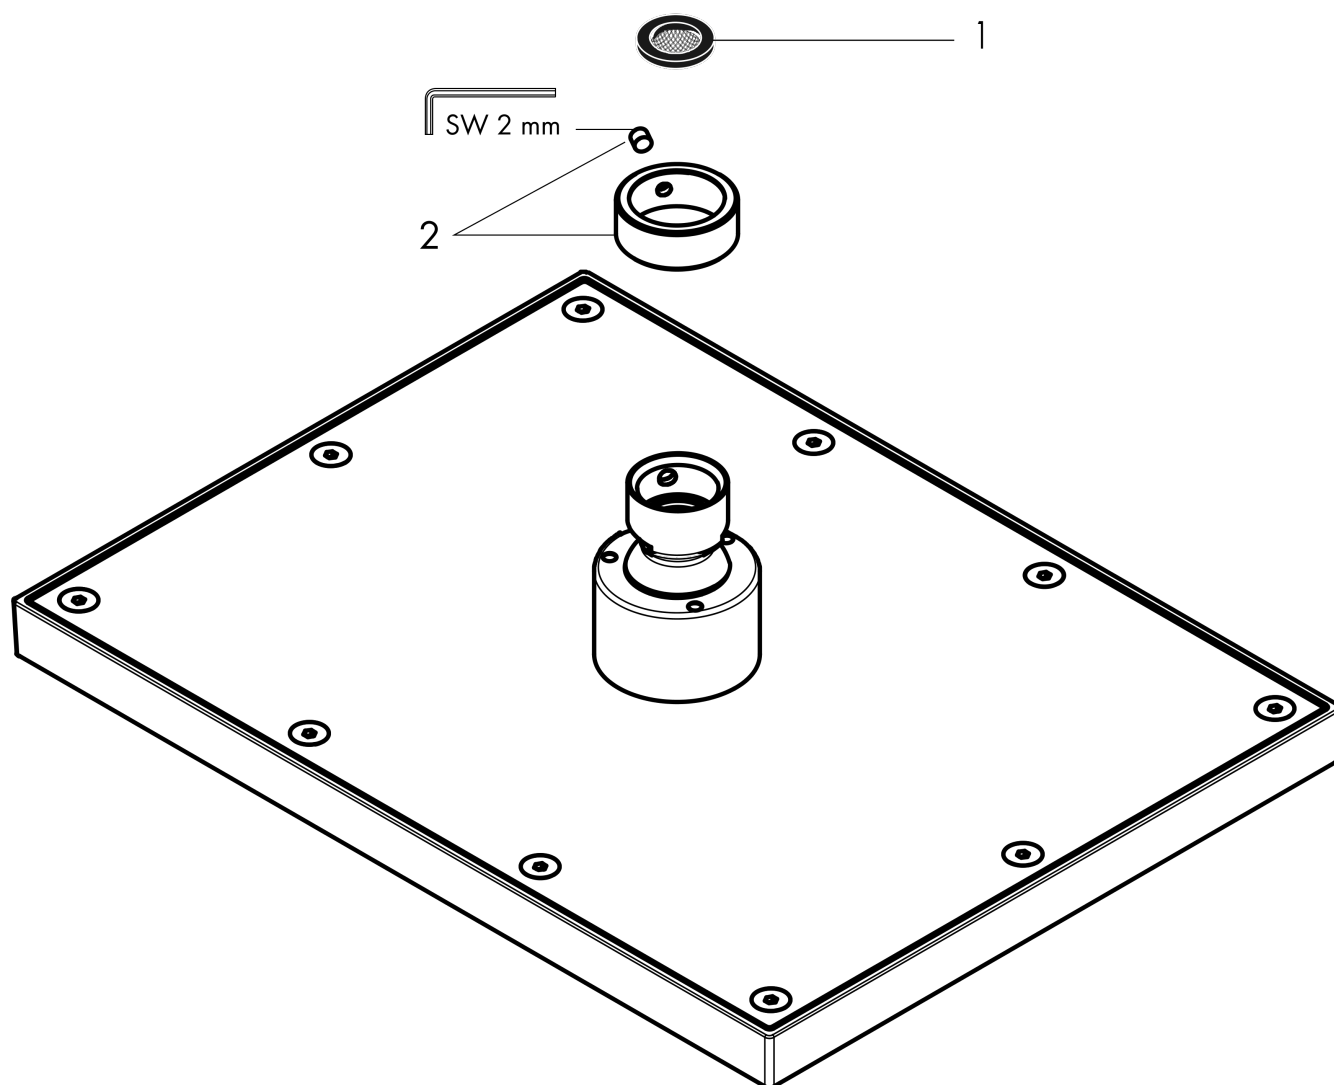

### Features

- Shower head size: 245 x 185 mm
- Spray modes: Rain
- Spray face finish: Fully-finished matching spray face
- Flow: 1.5 GPM (5.7 L/Min)
- Showerhead removable for cleaning

### Scale drawing

**AXOR ShowerSolutions**  
**Showerhead 245/185 1-Jet, 1.5 GPM**  
Finishes : Part no. : **35372001**

## Exploded drawing

Year of production: >07/22

**AXOR ShowerSolutions**  
**Showerhead 245/185 1-Jet, 1.5 GPM**  
Finishes : Part no. : **35372001**