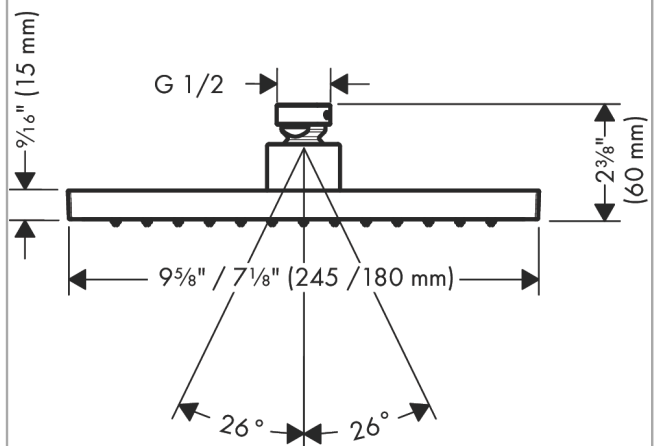

### Features

- Shower head size: 245 x 185 mm
- Spray modes: Rain
- Spray face finish: Fully-finished matching spray face
- Flow: 1.5 GPM (5.7 L/Min)
- Showerhead removable for cleaning

### Scale drawing

**AXOR ShowerSolutions**  
**Showerhead 245/185 1-Jet, 1.5 GPM**  
Finishes : Part no. : **35372001**

## Exploded drawing

Year of production: >07/22

**AXOR ShowerSolutions**  
**Showerhead 245/185 1-Jet, 1.5 GPM**  
Finishes : Part no. : **35372001**