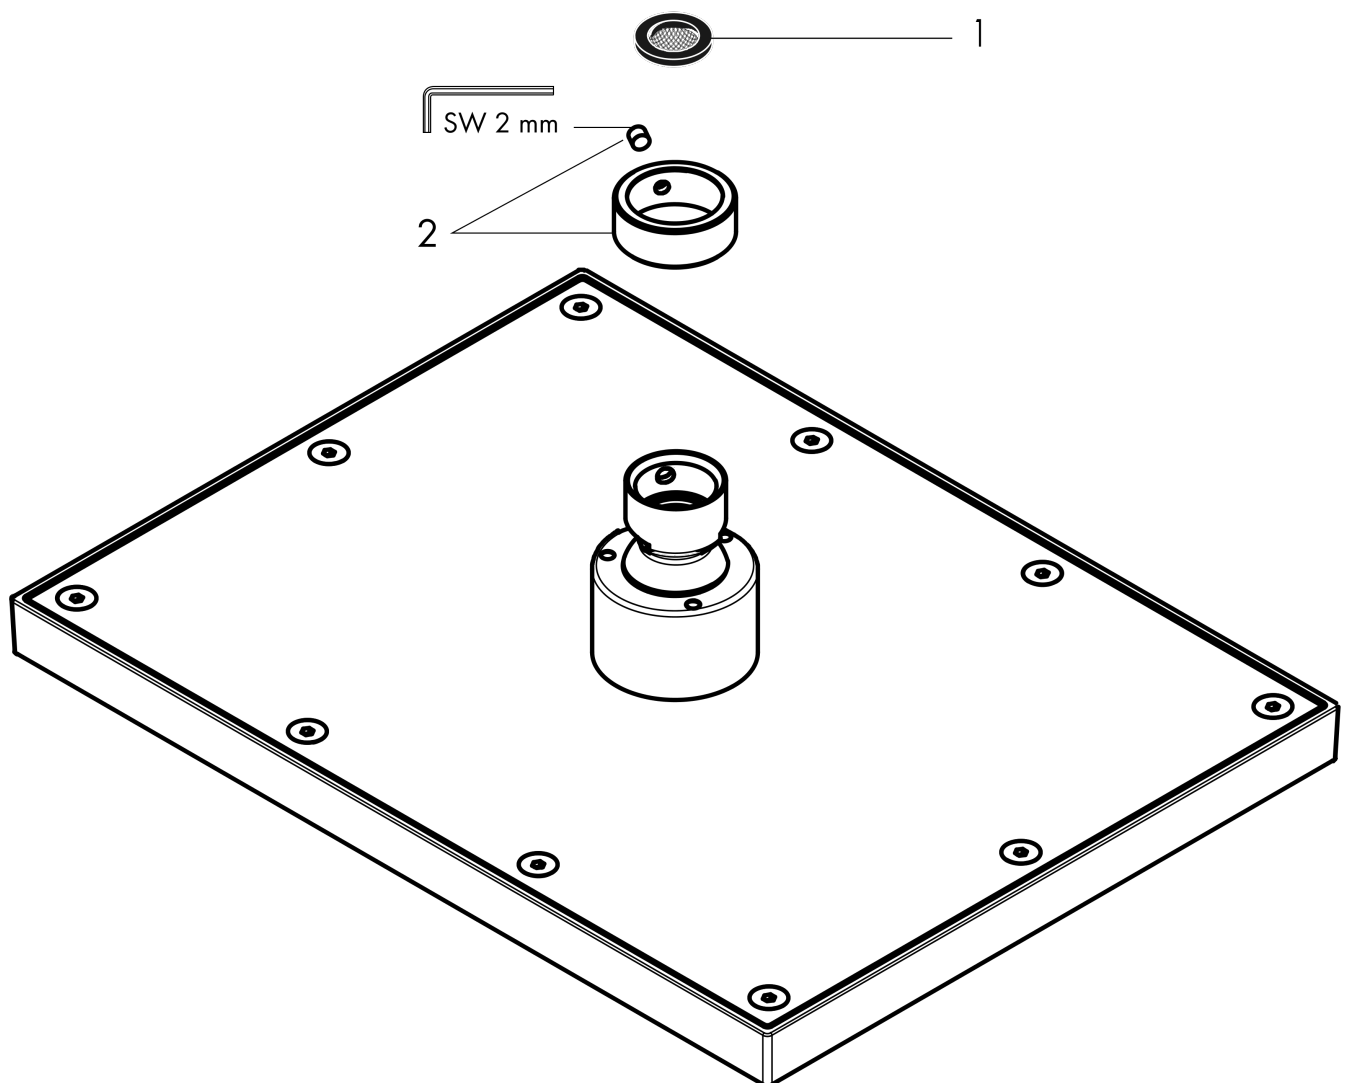

AXOR ShowerSolutions
Showerhead 245/185 1-Jet, 1.75 GPM
 Finishes : Part no. : **35371001**

Features

- Shower head size: 245 x 185 mm
- Spray modes: Rain
- Spray face finish: Fully-finished matching spray face
- Flow: 1.75 GPM (6.6 L/Min)
- Showerhead removable for cleaning

Item details

List Price \$ 850.00

Technology

Compliance

Product image

Scale drawing

AXOR ShowerSolutions
Showerhead 245/185 1-Jet, 1.75 GPM
Finishes : Part no. : **35371001**

Exploded drawing

Year of production: >07/22

AXOR ShowerSolutions
Showerhead 245/185 1-Jet, 1.75 GPM
Finishes : Part no. : **35371001**

Spare parts list

Year of production: >07/22

Pos.		Part no.	Price	PU
1	filter packing	94246000	-	1
2	lock washer	98942001	-	1