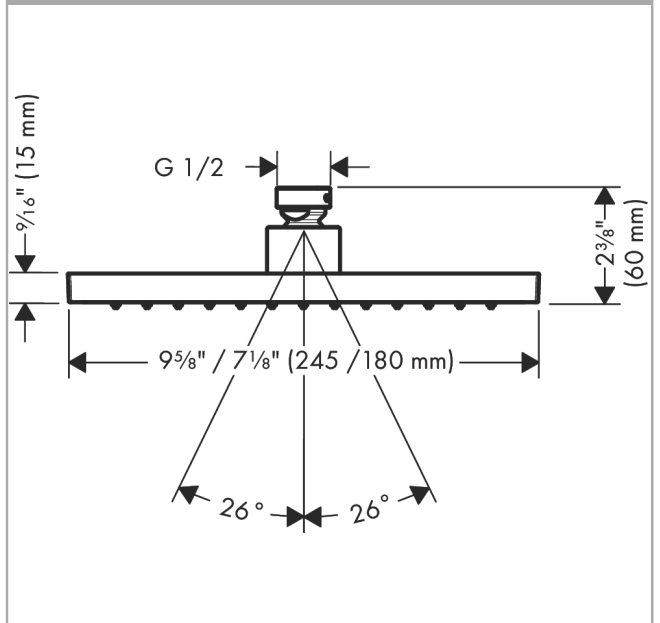

AXOR ShowerSolutions
Showerhead 245/185 1-Jet, 1.75 GPM
 Finishes : Part no. : **35371001**

Features

- Shower head size: 245 x 185 mm
- Spray modes: Rain
- Spray face finish: Fully-finished matching spray face
- Flow: 1.75 GPM (6.6 L/Min)
- Showerhead removable for cleaning

Item details

List Price \$ 850.00

Technology

Compliance

Product image

Scale drawing

AXOR ShowerSolutions
Showerhead 245/185 1-Jet, 1.75 GPM
Finishes : Part no. : **35371001**

Exploded drawing

Year of production: >07/22

AXOR ShowerSolutions
Showerhead 245/185 1-Jet, 1.75 GPM
Finishes : Part no. : **35371001**

Spare parts list

Year of production: >07/22

Pos.		Part no.	Price	PU
1	filter packing	94246000	-	1
2	lock washer	98942001	-	1