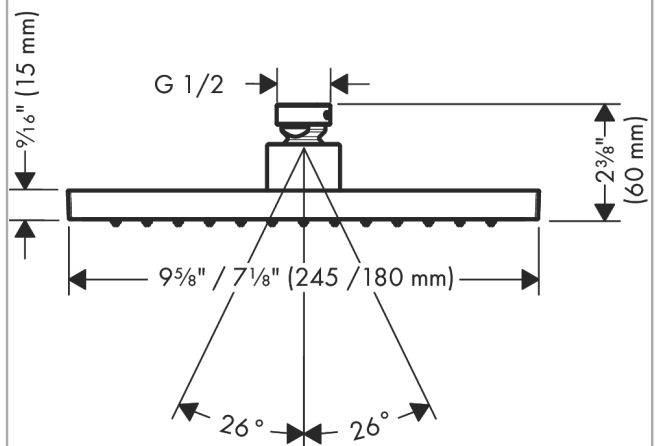

AXOR ShowerSolutions
Showerhead 245/185 1-Jet, 2.5 GPM
 Finishes : Part no. : **35370001**

Features

- Shower head size: 245 x 185 mm
- Spray modes: Rain
- Spray face finish: Fully-finished matching spray face
- Flow: 2.5 GPM (9.5 L/Min)
- Showerhead removable for cleaning

Item details

List Price \$ 850.00

Technology

Compliance

Product image

Scale drawing

AXOR ShowerSolutions
Showerhead 245/185 1-Jet, 2.5 GPM
Finishes : Part no. : **35370001**

Exploded drawing

Year of production: >04/22

AXOR ShowerSolutions
Showerhead 245/185 1-Jet, 2.5 GPM
Finishes : Part no. : **35370001**

Spare parts list

Year of production: >04/22

Pos.		Part no.	Price	PU
1	filter packing	94246000	-	1
2	lock washer	98942001	-	1