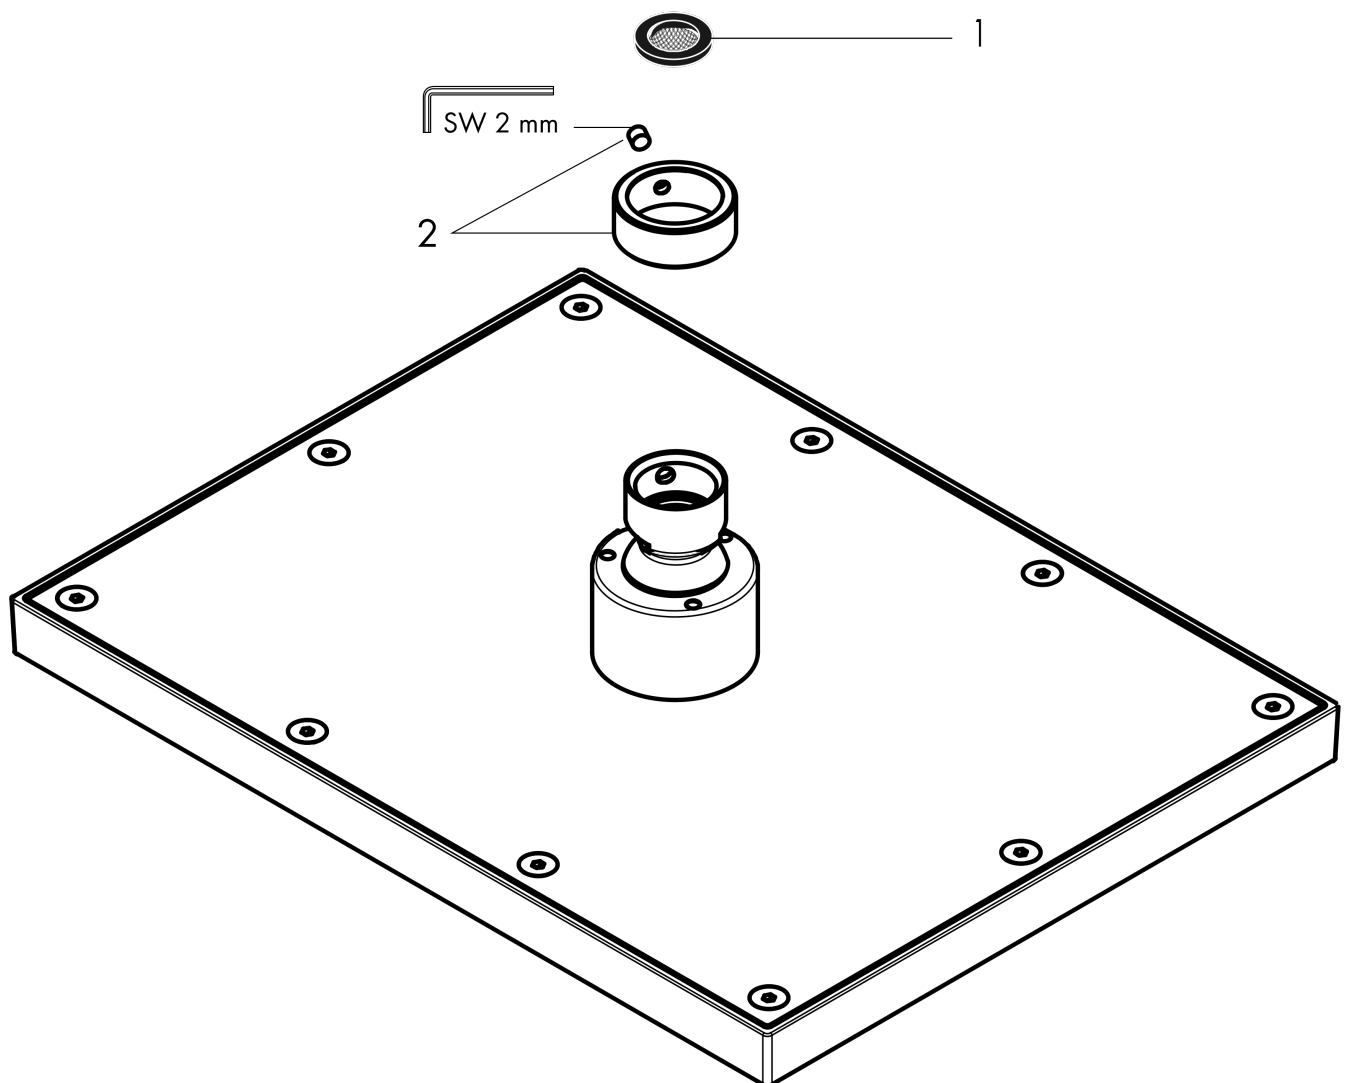

AXOR ShowerSolutions
Showerhead 245/185 1-Jet, 2.5 GPM
 Finishes : Part no. : **35370001**

Features

- Shower head size: 245 x 185 mm
- Spray modes: Rain
- Spray face finish: Fully-finished matching spray face
- Flow: 2.5 GPM (9.5 L/Min)
- Showerhead removable for cleaning

Item details

List Price \$ 850.00

Technology

Compliance

Product image

Scale drawing

AXOR ShowerSolutions
Showerhead 245/185 1-Jet, 2.5 GPM
Finishes : Part no. : **35370001**

Exploded drawing

Year of production: >04/22

AXOR ShowerSolutions
Showerhead 245/185 1-Jet, 2.5 GPM
Finishes : Part no. : **35370001**

Spare parts list

Year of production: >04/22

Pos.		Part no.	Price	PU
1	filter packing	94246000	-	1
2	lock washer	98942001	-	1