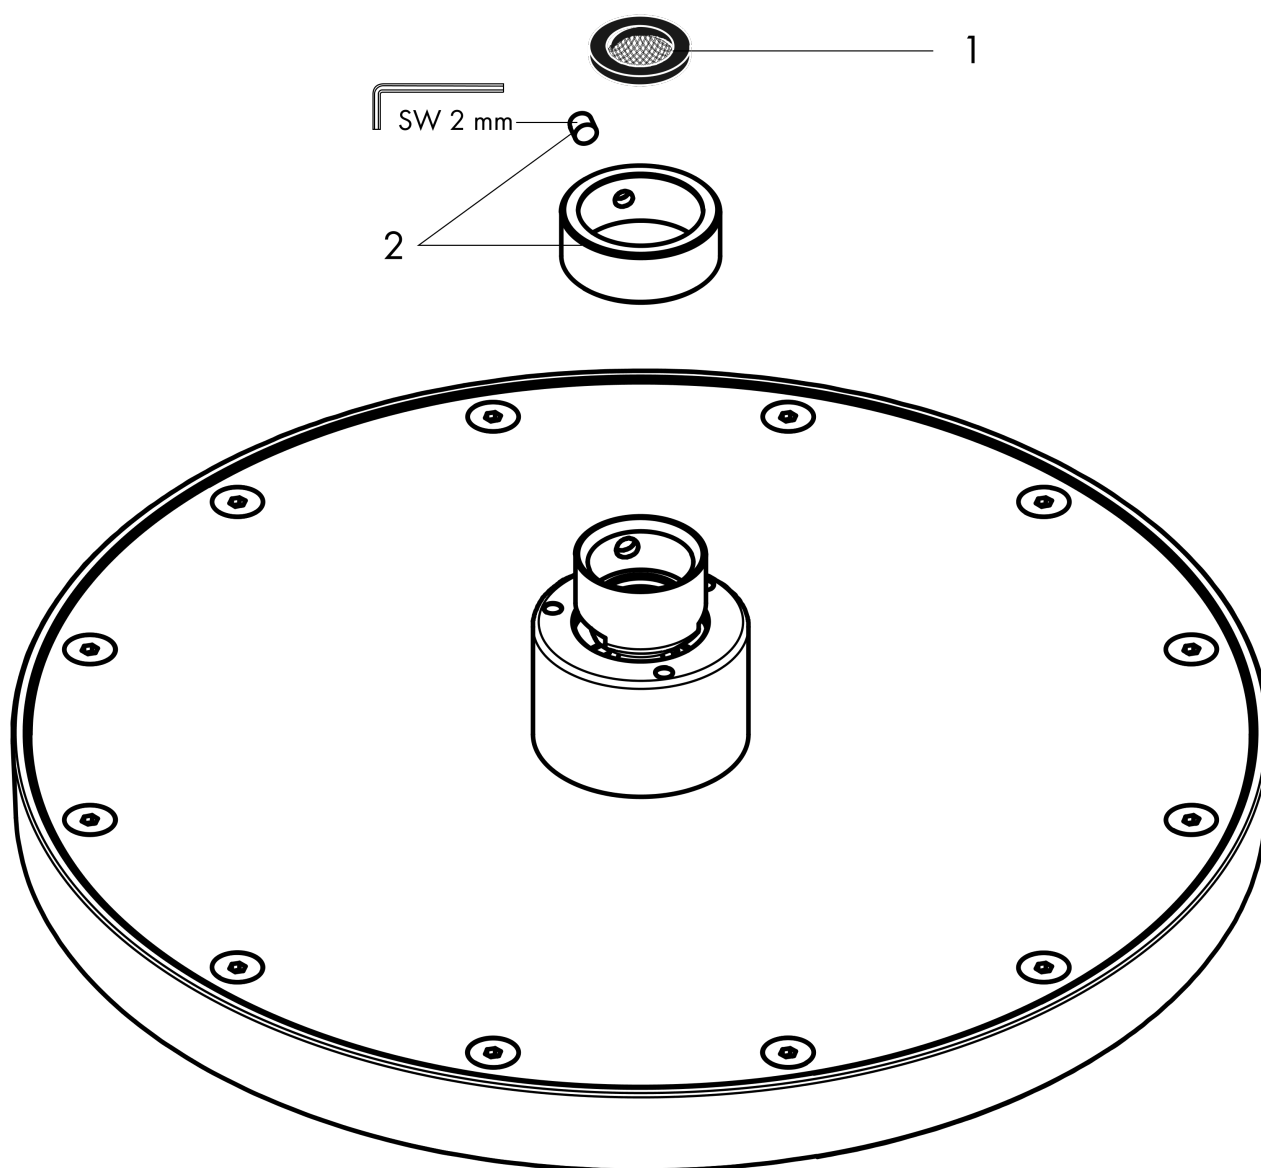

AXOR ShowerSolutions
Showerhead 220 1-Jet, 1.5 GPM
 Finishes : Part no. : **35369001**

Features

- Shower head size: 220 mm
- Spray modes: Rain
- Spray face finish: Fully-finished matching spray face
- Flow: 1.5 GPM (5.7 L/Min)
- Showerhead removable for cleaning

Item details

List Price \$ 800.00

Technology

Compliance

Product image

Scale drawing

AXOR ShowerSolutions
Showerhead 220 1-Jet, 1.5 GPM
Finishes : Part no. : **35369001**

Exploded drawing

Year of production: >07/22

AXOR ShowerSolutions
Showerhead 220 1-Jet, 1.5 GPM
Finishes : Part no. : **35369001**

Spare parts list

Year of production: >07/22

Pos.		Part no.	Price	PU
1	filter packing	94246000	-	1
2	lock washer	98942001	-	1