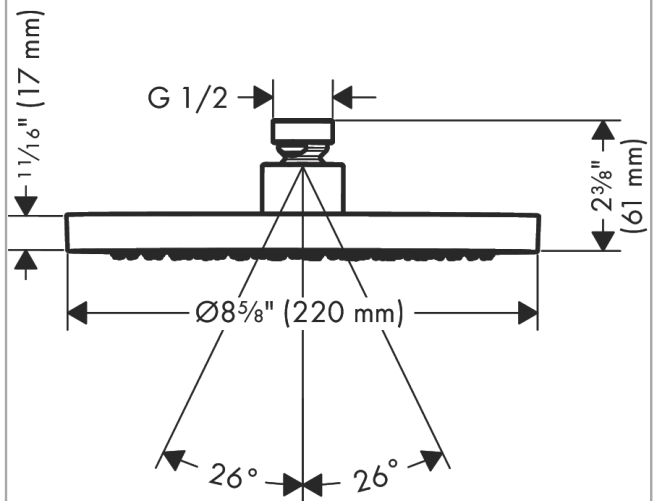

AXOR ShowerSolutions
Showerhead 220 1-Jet, 1.5 GPM
 Finishes : Part no. : **35369001**

Features

- Shower head size: 220 mm
- Spray modes: Rain
- Spray face finish: Fully-finished matching spray face
- Flow: 1.5 GPM (5.7 L/Min)
- Showerhead removable for cleaning

Item details

List Price \$ 800.00

Technology

Compliance

Product image

Scale drawing

AXOR ShowerSolutions
Showerhead 220 1-Jet, 1.5 GPM
Finishes : Part no. : **35369001**

Exploded drawing

Year of production: >07/22

AXOR ShowerSolutions
Showerhead 220 1-Jet, 1.5 GPM
Finishes : Part no. : **35369001**

Spare parts list

Year of production: >07/22

Pos.		Part no.	Price	PU
1	filter packing	94246000	-	1
2	lock washer	98942001	-	1