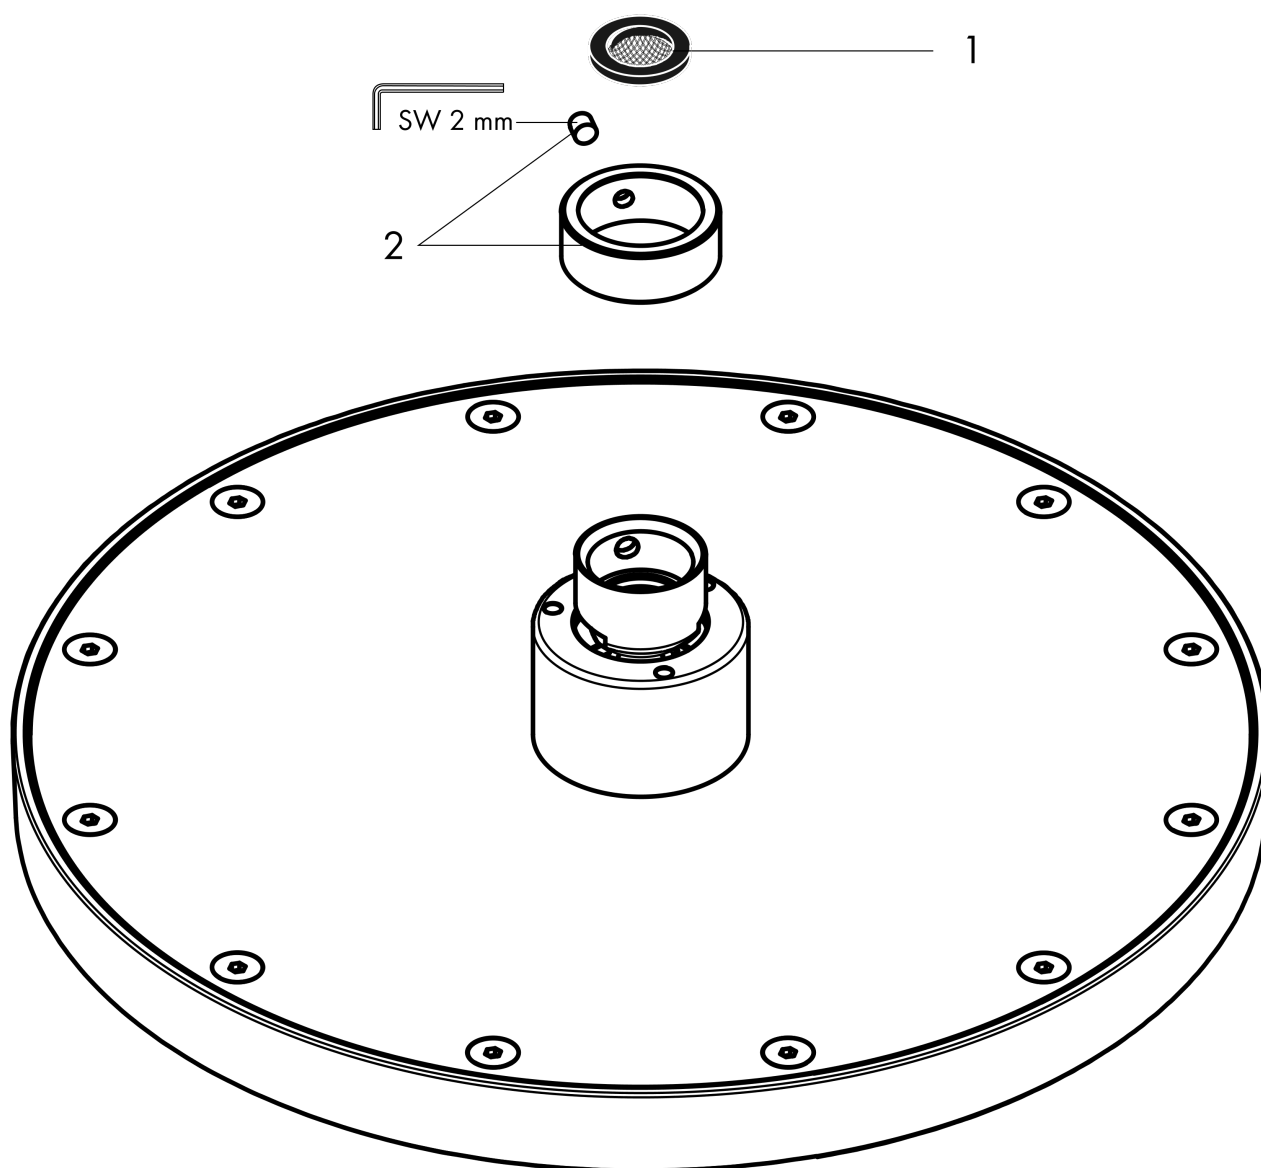

### Features

- Shower head size: 220 mm
- Spray modes: Rain
- Spray face finish: Fully-finished matching spray face
- Flow: 1.75 GPM (6.6 L/Min)
- Showerhead removable for cleaning

### Scale drawing

**AXOR ShowerSolutions**  
**Showerhead 220 1-Jet, 1.75 GPM**  
Finishes : Part no. : **35368001**

## Exploded drawing

Year of production: >07/22

**AXOR ShowerSolutions**  
**Showerhead 220 1-Jet, 1.75 GPM**  
Finishes : Part no. : **35368001**