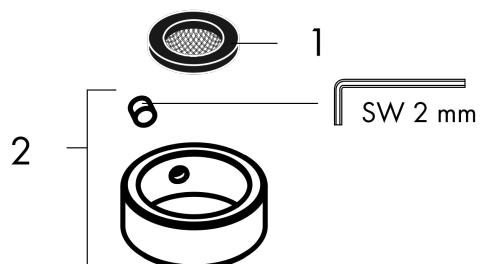

### Features

- Shower head size: 220 mm
- Spray modes: Rain
- Spray face finish: Fully-finished matching spray face
- Flow: 2.5 GPM (9.5 L/Min)
- Showerhead removable for cleaning

### Scale drawing

**AXOR ShowerSolutions**  
**Showerhead 220 1-Jet, 2.5 GPM**  
Finishes : Part no. : **35367001**

## Exploded drawing

Year of production: >07/22

**AXOR ShowerSolutions**  
**Showerhead 220 1-Jet, 2.5 GPM**  
Finishes : Part no. : **35367001**