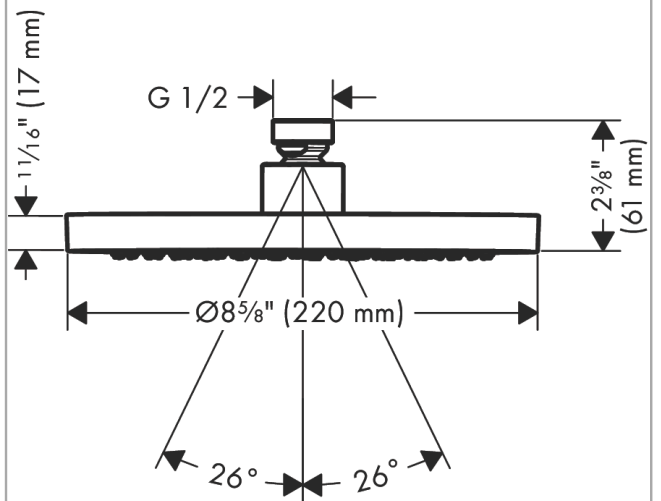

Scale drawing