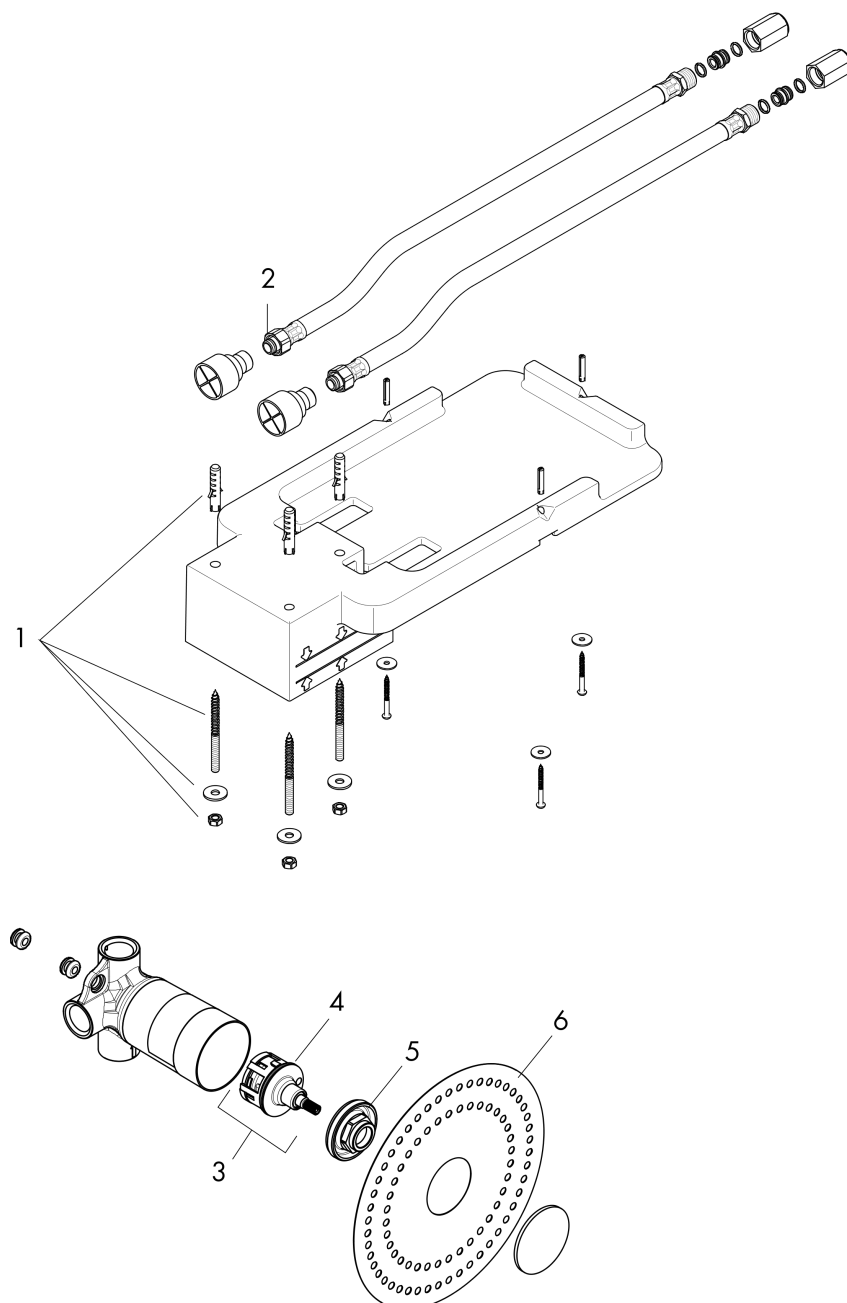

AXOR ShowerSolutions
Rough, Showerhead, Flush Ceiling Mount
Finishes : Part no. : **35363181**

Exploded drawing

Year of production: >03/19

AXOR ShowerSolutions
Rough, Showerhead, Flush Ceiling Mount
 Finishes : Part no. : **35363181**

Spare parts list

Year of production: >03/19

Pos.		Part no.	Price	PU
1	mounting kit	97722000	-	1
2	O-ring 11x2	98127000	-	1
3	diverter unit	96604001	-	1
4	O-ring 39x2,5	92322000	-	1
5	nut	97550000	-	1
6	sealing foil	96493000	-	1
a	extension 25 mm	96370000	-	1