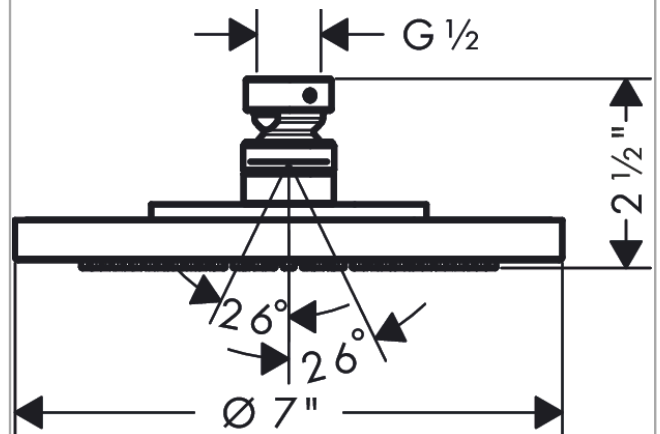

AXOR Starck
Showerhead 180 1-Jet, 1.75 GPM PowderRain
Finishes : Part no. : **28618001**

Features

- Shower head size: 180 mm
- Spray modes: PowderRain
- 180 no-clog spray channels
- Spray face finish: Fully-finished matching spray face
- Flow: 1.75 GPM (6.6 L/Min)
- Spray face removable for cleaning

Item details

List Price $ 913.00

Technology

Compliance

Product image

Scale drawing