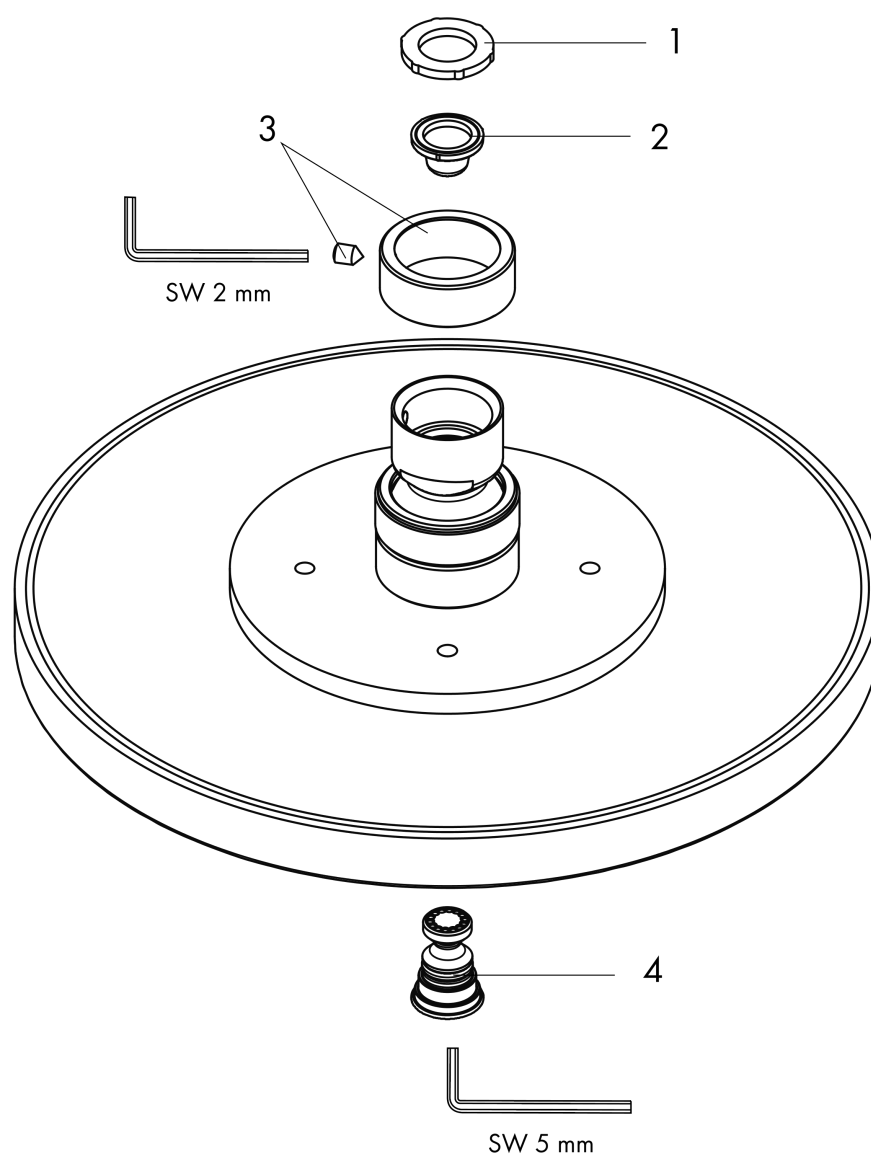

### Features

- Shower head size: 180 mm
- Spray modes: PowderRain
- 180 no-clog spray channels
- Spray face finish: Fully-finished matching spray face
- Flow: 1.75 GPM (6.6 L/Min)
- Spray face removable for cleaning

### Scale drawing

**AXOR Starck**  
**Showerhead 180 1-Jet, 1.75 GPM PowderRain**  
Finishes : Part no. : **28618001**

## Exploded drawing

Year of production: >01/22

**AXOR Starck**  
**Showerhead 180 1-Jet, 1.75 GPM PowderRain**  
 Finishes : Part no. : **28618001**

## Spare parts list

Year of production: >01/22

Pos.		Part no.	Price	PU
1	seal	98058000	-	1
2	filter	92672000	-	1
3	lock washer	98942000	-	1
4	screw	95796000	-	1