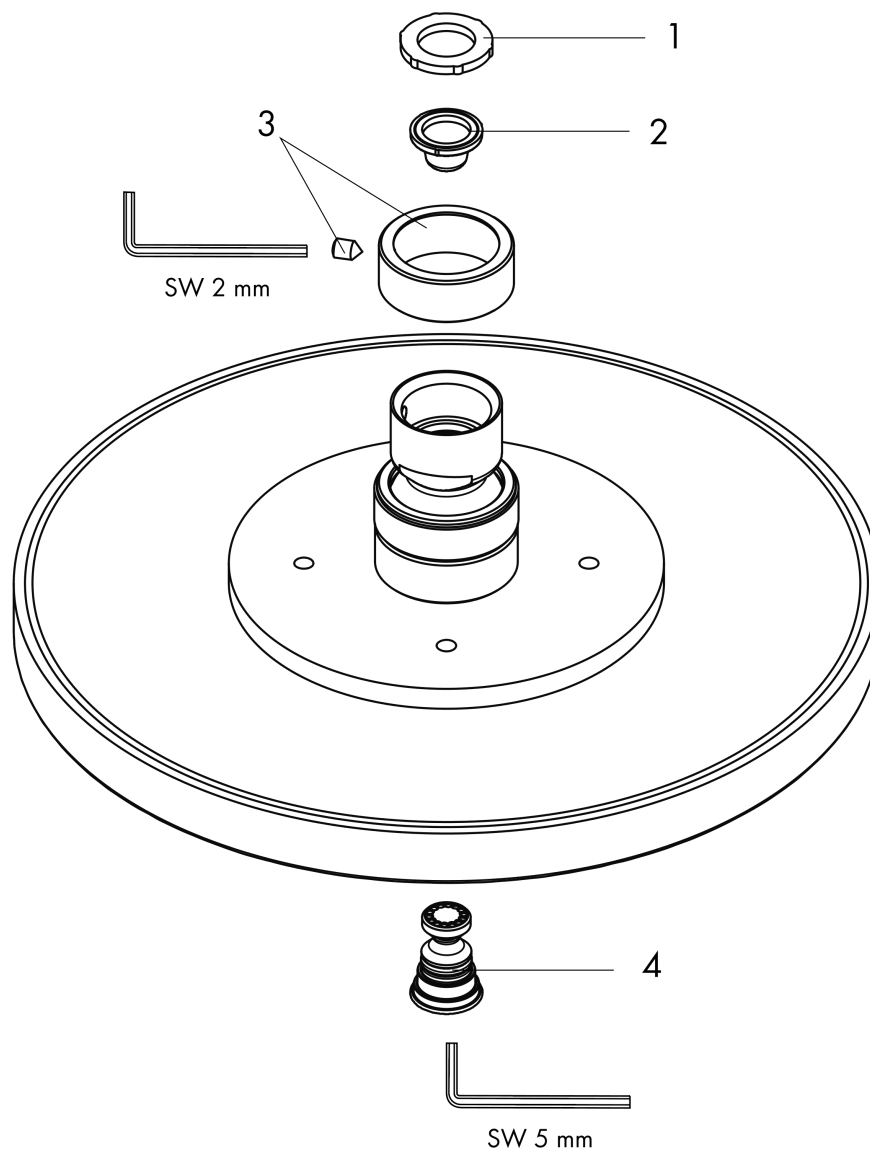

AXOR Starck
Showerhead 180 1-Jet, 2.5 GPM PowderRain
 Finishes : Part no. : **28615001**

Features

- Shower head size: 180 mm
- Spray modes: PowderRain
- 75 no-clog spray channels
- Spray face finish: Fully-finished matching spray face
- Flow: 2.5 GPM (9.5 L/Min)

Item details

List Price \$ 913.00

Technology

Compliance

Product image

Scale drawing

AXOR Starck
Showerhead 180 1-Jet, 2.5 GPM PowderRain
Finishes : Part no. : **28615001**

Exploded drawing

Year of production: >01/22

AXOR Starck
Showerhead 180 1-Jet, 2.5 GPM PowderRain
 Finishes : Part no. : **28615001**

Spare parts list

Year of production: >01/22

| Pos. | | Part no. | Price | PU |
|------|-------------|----------|-------|----|
| 1 | seal | 98058000 | - | 1 |
| 2 | filter | 92672000 | - | 1 |
| 3 | lock washer | 98942000 | - | 1 |
| 4 | screw | 95796000 | - | 1 |