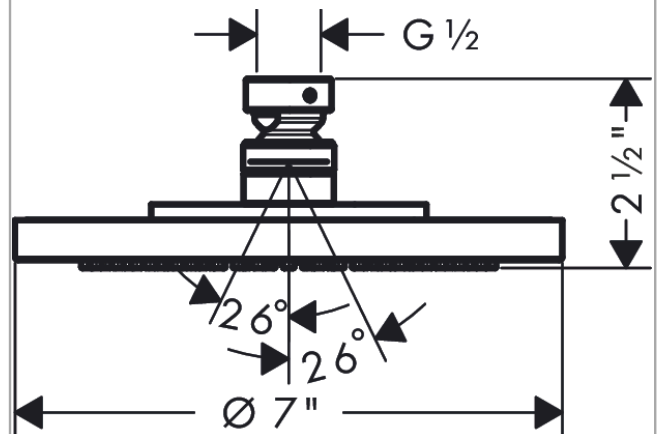

AXOR Starck
Showerhead 180 1-Jet, 2.5 GPM PowderRain
 Finishes : Part no. : **28615001**

Features

- Shower head size: 180 mm
- Spray modes: PowderRain
- 75 no-clog spray channels
- Spray face finish: Fully-finished matching spray face
- Flow: 2.5 GPM (9.5 L/Min)

Item details

List Price \$ 913.00

Technology

Compliance

Product image

Scale drawing

AXOR Starck
Showerhead 180 1-Jet, 2.5 GPM PowderRain
Finishes : Part no. : **28615001**

Exploded drawing

Year of production: >01/22

AXOR Starck
Showerhead 180 1-Jet, 2.5 GPM PowderRain
 Finishes : Part no. : **28615001**

Spare parts list

Year of production: >01/22

| Pos. | | Part no. | Price | PU |
|------|-------------|----------|-------|----|
| 1 | seal | 98058000 | - | 1 |
| 2 | filter | 92672000 | - | 1 |
| 3 | lock washer | 98942000 | - | 1 |
| 4 | screw | 95796000 | - | 1 |