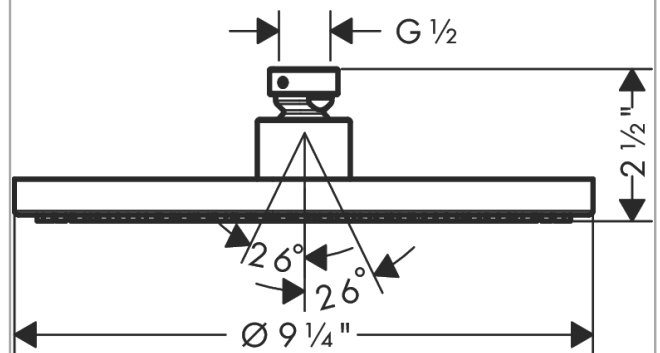

AXOR Starck
Showerhead 240 1-Jet, 1.75 GPM PowderRain
Finishes : Part no. : **28614001**

Features

- Shower head size: 240 mm
- Spray modes: PowderRain
- 180 no-clog spray channels
- Spray face finish: Fully-finished matching spray face
- Flow: 1.75 GPM (6.6 L/Min)

Item details

List Price $ 1,142.00

Technology

Compliance

Product image

Scale drawing