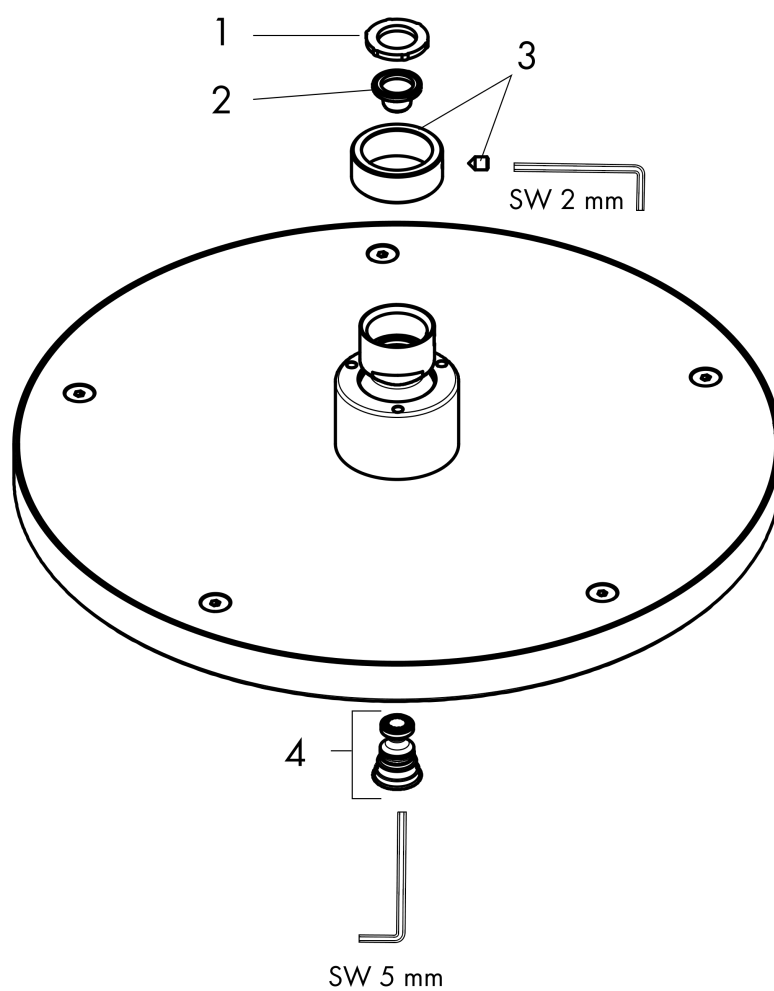

### Features

- Shower head size: 240 mm
- Spray modes: PowderRain
- 180 no-clog spray channels
- Spray face finish: Fully-finished matching spray face
- Flow: 1.75 GPM (6.6 L/Min)

### Scale drawing

**AXOR Starck**  
**Showerhead 240 1-Jet, 1.75 GPM PowderRain**  
Finishes : Part no. : **28614001**

## Exploded drawing

Year of production: >01/22

**AXOR Starck**  
**Showerhead 240 1-Jet, 1.75 GPM PowderRain**  
Finishes : Part no. : **28614001**

## Spare parts list

Year of production: >01/22

Pos.		Part no.	Price	PU
1	seal	98058000	-	1
2	filter	92672000	-	1
3	lock washer	98942000	-	1
4	screw	95796000	-	1