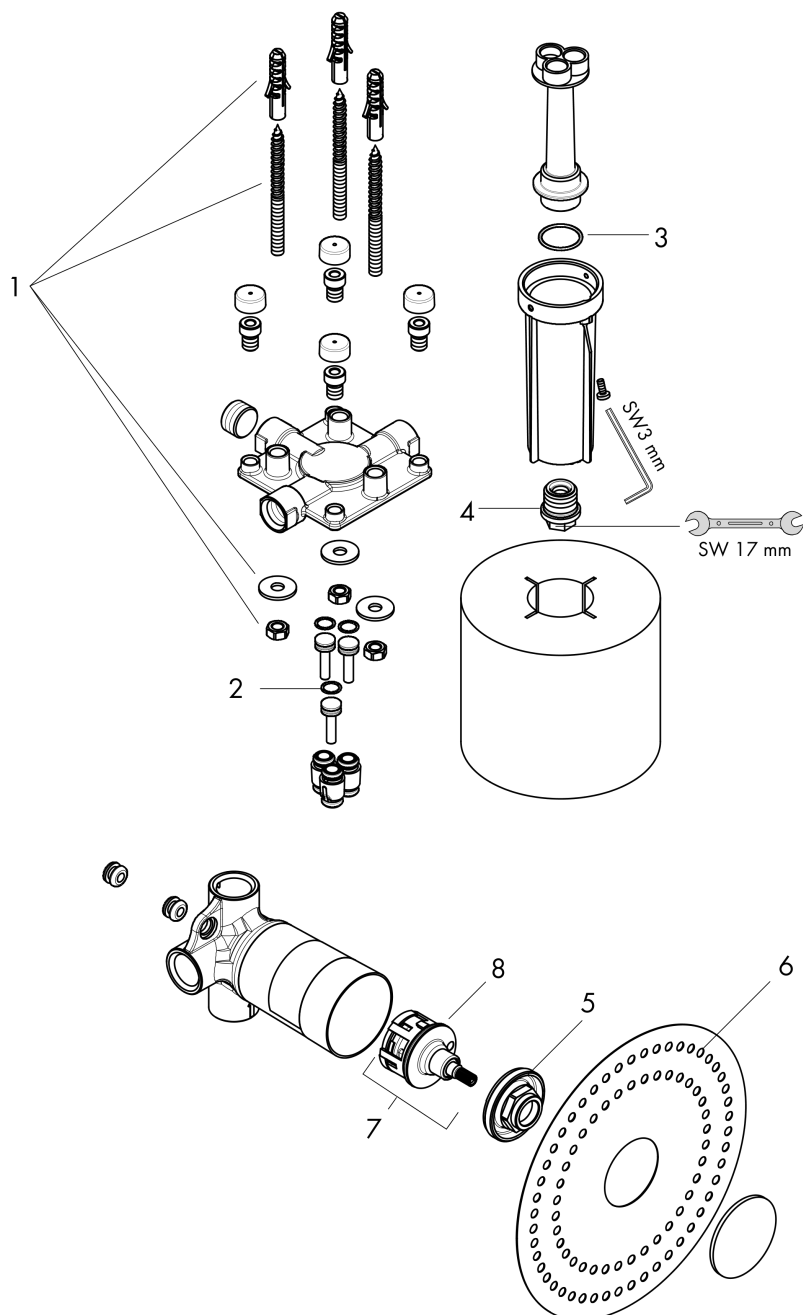

### Features

- Ceiling installation
- includes polystyrene sheathing as a placeholder during installation
- Minimum mounting depth: 50 mm
- Maximum mounting depth: 125 mm

### Scale drawing

**AXOR ShowerSolutions**  
**Rough for overhead shower with ceiling connector**  
Finishes : Part no. : **26434181**

## Exploded drawing

Year of production: >08/21

**AXOR ShowerSolutions**  
**Rough for overhead shower with ceiling connector**  
 Finishes : Part no. : **26434181**

## Spare parts list

Year of production: >08/21

Pos.		Part no.	Price	PU
1	mounting kit	97722000	-	1
2	O-ring 9x2	98119000	-	1
3	O-ring 24x2	98388000	-	1
4	O-ring 18x2	98181000	-	1
5	nut	97550000	-	1
6	sealing foil	96493000	-	1
7	diverter unit	96604001	-	1
8	O-ring 39x2,5	92322000	-	1