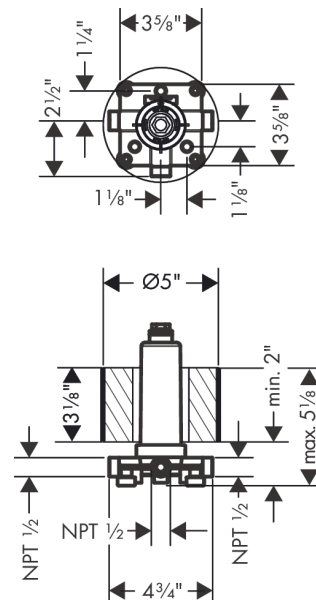

### Features

- Ceiling installation
- includes polystyrene sheathing as a placeholder during installation
- Minimum mounting depth: 50 mm
- Maximum mounting depth: 125 mm

### Scale drawing

**AXOR ShowerSolutions**  
**Rough for overhead shower with ceiling connector**  
Finishes : Part no. : **26434181**

## Exploded drawing

Year of production: >08/21

**AXOR ShowerSolutions**  
**Rough for overhead shower with ceiling connector**  
 Finishes : Part no. : **26434181**