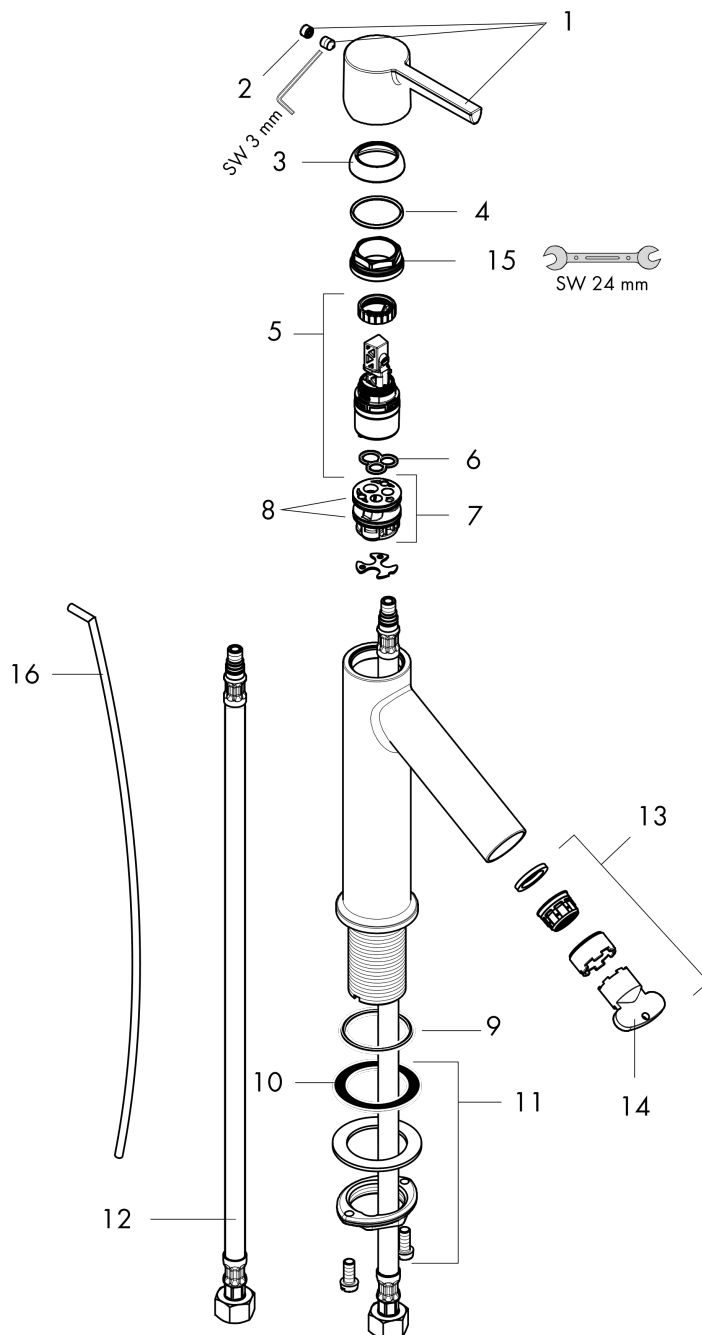

AXOR Starck
Single-Hole Faucet 100 with Lever Handle and Pop-Up Drain, 1.2 GPM
 Finishes : Part no. : **10001001**

Features

- Consists of: Pop-up assembly, Single-handle faucet
- Spray modes: Aerated spray
- Flow: 1.2 GPM (4.5 L/Min)
- Ceramic cartridge
- Includes pop-up drain

Item details

List Price \$ 569.00

Technology

Compliance

Product image

Scale drawing

AXOR Starck
Single-Hole Faucet 100 with Lever Handle and Pop-Up Drain, 1.2 GPM
Finishes : Part no. : **10001001**

Exploded drawing

Year of production: >10/20

AXOR Starck
Single-Hole Faucet 100 with Lever Handle and Pop-Up Drain, 1.2 GPM
 Finishes : Part no. : **10001001**

Spare parts list

Year of production: >10/20

Pos.		Part no.	Price	PU
1	handle	92385000	-	1
2	screw cover	96762000	-	1
3	flange	98863000	-	1
4	O-Ring 22x2	98185000	-	1
5	cartridge, assy	95973001	-	1
6	seal	98865000	-	1
7	adapter for cartridge	98866000	-	1
8	O-ring 23x2	98398000	-	1
9	O-ring 34x4	98155000	-	1
10	lever collar	97548000	-	1
11	fixing set (Ø 32)	13961000	-	1
12	connection hose 23½" M8x0,75 3/8"	98600001	-	1
13	aerator M24x1 (4,5 l/min)	92386001	-	1
14	special tool	95290000	-	1
15	nut	95178000	-	1
16	pull rod	97158000	-	1
a	pop up waste	88509000	-	1