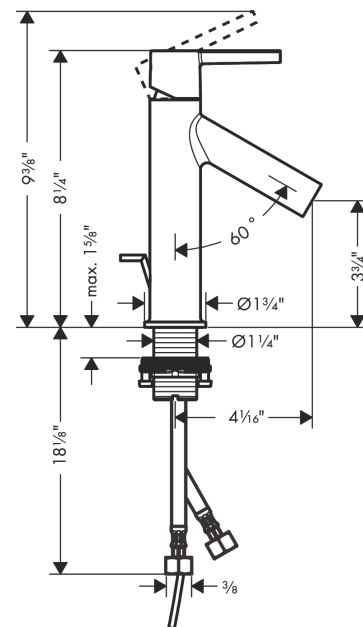

AXOR Starck
Single-Hole Faucet 100 with Lever Handle and Pop-Up Drain, 1.2 GPM
 Finishes : Part no. : **10001001**

Features

- Consists of: Pop-up assembly, Single-handle faucet
- Spray modes: Aerated spray
- Flow: 1.2 GPM (4.5 L/Min)
- Ceramic cartridge
- Includes pop-up drain

Item details

List Price \$ 569.00

Technology

Compliance

Product image

Scale drawing

AXOR Starck
Single-Hole Faucet 100 with Lever Handle and Pop-Up Drain, 1.2 GPM
Finishes : Part no. : **10001001**

Exploded drawing

Year of production: >10/20

AXOR Starck
Single-Hole Faucet 100 with Lever Handle and Pop-Up Drain, 1.2 GPM
 Finishes : Part no. : **10001001**

Spare parts list

Year of production: >10/20

Pos.		Part no.	Price	PU
1	handle	92385000	-	1
2	screw cover	96762000	-	1
3	flange	98863000	-	1
4	O-Ring 22x2	98185000	-	1
5	cartridge, assy	95973001	-	1
6	seal	98865000	-	1
7	adapter for cartridge	98866000	-	1
8	O-ring 23x2	98398000	-	1
9	O-ring 34x4	98155000	-	1
10	lever collar	97548000	-	1
11	fixing set (Ø 32)	13961000	-	1
12	connection hose 23½" M8x0,75 3/8"	98600001	-	1
13	aerator M24x1 (4,5 l/min)	92386001	-	1
14	special tool	95290000	-	1
15	nut	95178000	-	1
16	pull rod	97158000	-	1
a	pop up waste	88509000	-	1