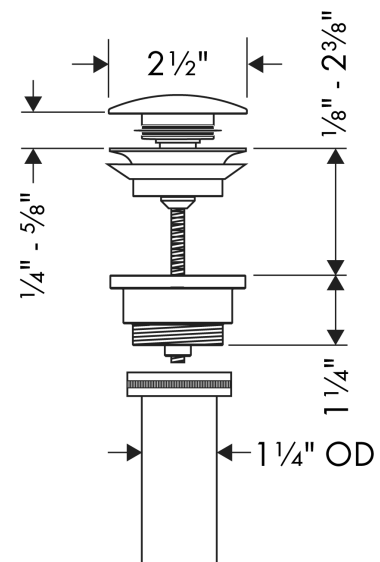

**Drain for Sinks, Push-Open**

Finish: **brushed nickel** Part no. : **50100821**

**Description**

**Features**

- Operation with pressure plug
- For basins with overflow hole
- With overflow

**Item details**

List Price \$ 149.00

**Compliance / Sustainability**

**Product image**

**Scale drawing**

**Drain for Sinks, Push-Open**

Finish: **brushed nickel** Part no. : **50100821**

**Exploded drawing**

Year of production: >01/12

**Drain for Sinks, Push-Open**

Finish: **brushed nickel** Part no. : **50100821**

**Spare parts list**

Year of production: >01/12

Pos.	Description	Part no.	Price	PU
1	plug	97204820	-	1
2	seal	97205000	-	1
3	screw	98000000	-	1