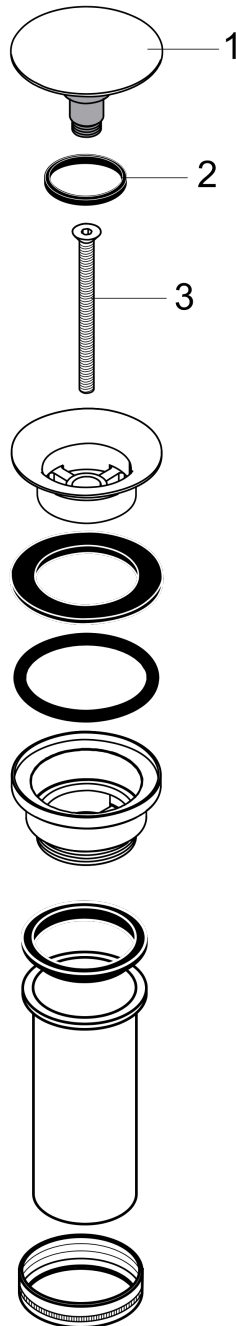

**Drain for Sinks, Push-Open**

Finish: **brushed nickel** Part no. : **50100821**

**Description**

**Features**

- Operation with pressure plug
- For basins with overflow hole
- With overflow

**Item details**

List Price \$ 149.00

**Compliance / Sustainability**

**Product image**

**Scale drawing**

**Drain for Sinks, Push-Open**

Finish: **brushed nickel** Part no. : **50100821**

**Exploded drawing**

Year of production: >01/12

**Drain for Sinks, Push-Open**

Finish: **brushed nickel** Part no. : **50100821**

**Spare parts list**

Year of production: >01/12

Pos.	Description	Part no.	Price	PU
1	plug	97204820	-	1
2	seal	97205000	-	1
3	screw	98000000	-	1