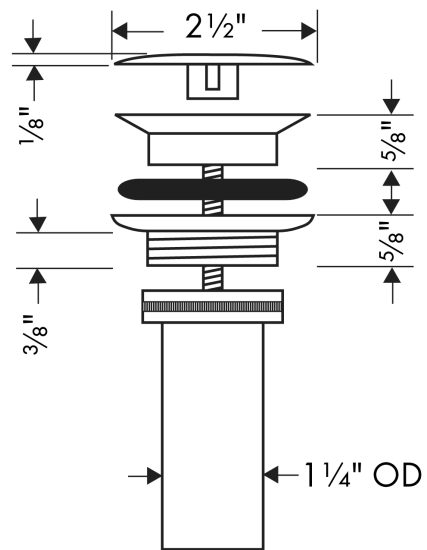

Drain for Sinks

Finish: **brushed nickel** Part no. : **50001821**

Description

Features

- Non-closing valve
- For sinks without overflow
- With overflow

Item details

List Price \$ 113.00

Compliance / Sustainability

Product image

Scale drawing

Drain for Sinks

Finish: **brushed nickel** Part no. : **50001821**

Exploded drawing

Year of production: **01/12 - 06/22**

Drain for Sinks

Finish: **brushed nickel** Part no. : **50001821**

Spare parts list

Year of production: **01/12 - 06/22**

Pos.	Description	Part no.	Price	PU
1	cover	97141820	-	1
2	screw	98000000	-	1
3	form ring	96361000	-	1