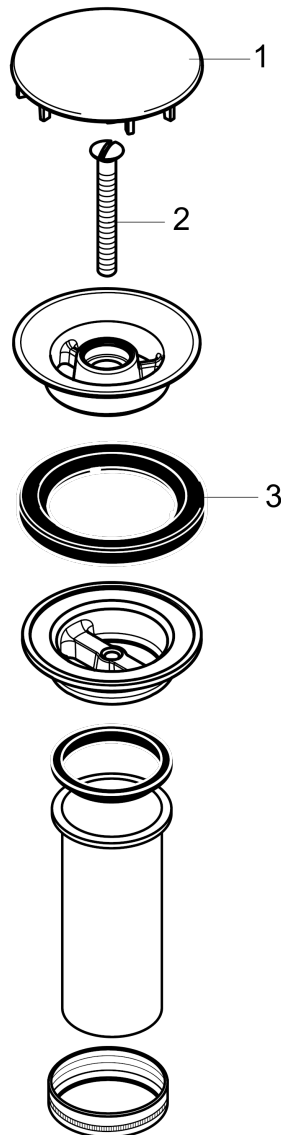

Drain for Sinks

Finish: **brushed nickel** Part no. : **50001821**

Description

Features

- Non-closing valve
- For sinks without overflow
- With overflow

Item details

List Price \$ 113.00

Compliance / Sustainability

Product image

Scale drawing

Drain for Sinks

Finish: **brushed nickel** Part no. : **50001821**

Exploded drawing

Year of production: **01/12 - 06/22**

Drain for Sinks

Finish: **brushed nickel** Part no. : **50001821**

Spare parts list

Year of production: **01/12 - 06/22**

Pos.	Description	Part no.	Price	PU
1	cover	97141820	-	1
2	screw	98000000	-	1
3	form ring	96361000	-	1