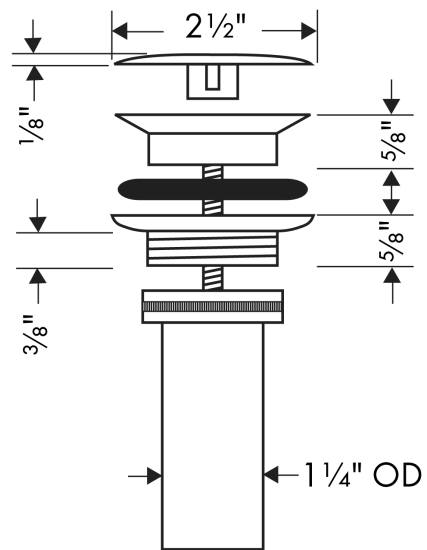

Drain for Sinks

Finish: **chrome** Part no. : **50001001**

Description

Features

- Non-closing valve
- For sinks without overflow
- With overflow

Item details

List Price \$ 86.00

Compliance / Sustainability

Product image

Scale drawing

Drain for Sinks

Finish: **chrome** Part no. : **50001001**

Exploded drawing

Year of production: >01/12

Drain for Sinks

Finish: **chrome** Part no. : **50001001**

Spare parts list

Year of production: >01/12

Pos.	Description	Part no.	Price	PU
1	cover	97141000	-	1
2	screw	98000000	-	1
3	form ring	96361000	-	1