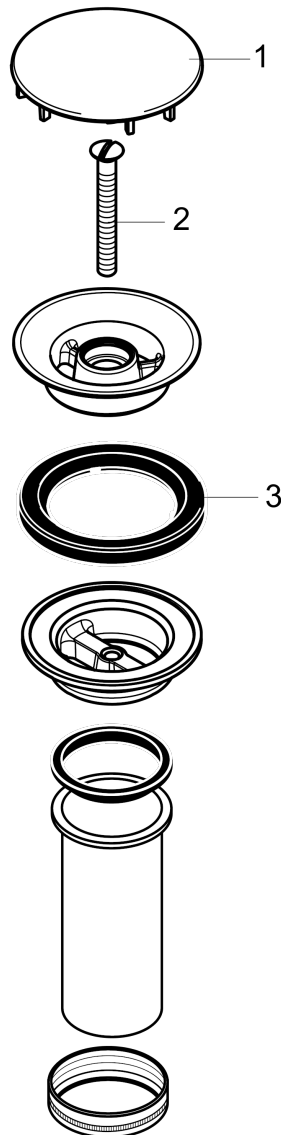

Drain for Sinks

Finish: **chrome** Part no. : **50001001**

Description

Features

- Non-closing valve
- For sinks without overflow
- With overflow

Item details

List Price \$ 86.00

Compliance / Sustainability

Product image

Scale drawing

Drain for Sinks

Finish: **chrome** Part no. : **50001001**

Exploded drawing

Year of production: >01/12

Drain for Sinks

Finish: **chrome** Part no. : **50001001**

Spare parts list

Year of production: >01/12

Pos.	Description	Part no.	Price	PU
1	cover	97141000	-	1
2	screw	98000000	-	1
3	form ring	96361000	-	1