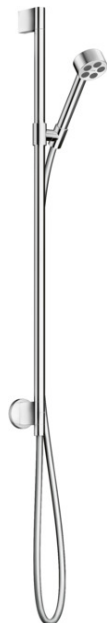

**AXOR One**  
**Wallbar Set 75 1-Jet with Wall Outlet, 1.75 GPM**  
 Finish: **chrome** Part no. : **48793001**

**Description**

**Features**

- Consists of: Handshower, Wallbar, Shower hose, Slider, Wall Outlet
- Spray modes: PowderRain
- Max. flow: 1.75 GPM (6.6 L/Min)
- Wall mounted: Fastens with screws
- Profile stand pipe: round
- Shower bar diameter: 0.98"
- Pivot connector prevents hose from tangling

**Item details**

List Price \$ 578.00

**Technology**

**Compliance / Sustainability**

**Product image**

**Scale drawing**