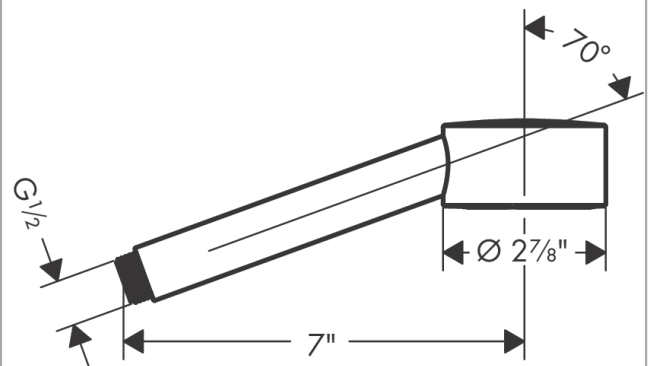

AXOR One
Handshower 1-Jet, 1.5 GPM
 Finish: **matte black** Part no. : **48654671**

Description

Features

- Spray modes: PowderRain
- Max. flow: 1.5 GPM (5.7 L/Min)

Item details

List Price \$ 245.00

Technology

Compliance / Sustainability

Product image

Scale drawing

AXOR One
Handshower 1-Jet, 1.5 GPM
 Finish: **matte black** Part no. : **48654671**

Exploded drawing

Year of production: >08/21

AXOR One
Handshower 1-Jet, 1.5 GPM
 Finish: **matte black** Part no. : **48654671**

Spare parts list

Year of production: >08/21

Pos.	Description	Part no.	Price	PU
1	filter	92672000	-	1
2	seal	98058000	-	1