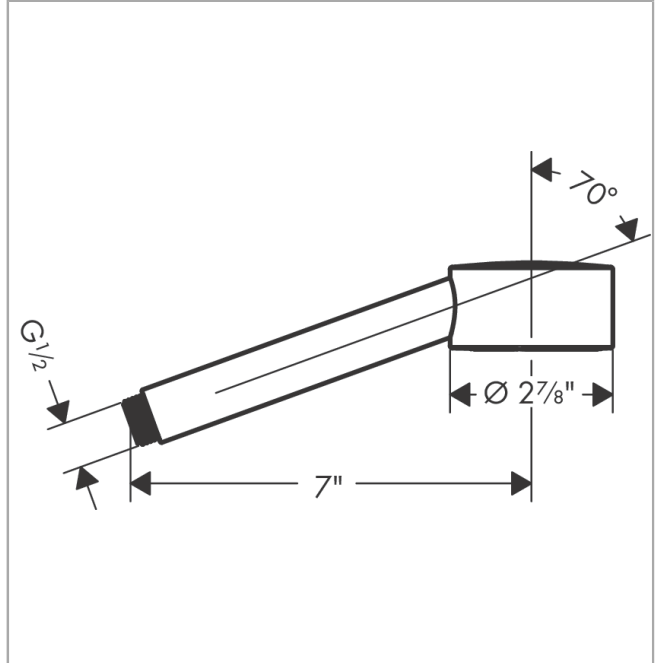

**AXOR One**  
**Handshower 1-Jet, 1.5 GPM**  
 Finish: **chrome** Part no. : **48654001**

**Description**

**Features**

- Spray modes: PowderRain
- Max. flow: 1.5 GPM (5.7 L/Min)

**Item details**

List Price \$ 186.00

**Technology**

**Compliance / Sustainability**

**Product image**

**Scale drawing**

**AXOR One**  
**Handshower 1-Jet, 1.5 GPM**  
Finish: **chrome** Part no. : **48654001**

Exploded drawing

Year of production: >08/21

**AXOR One**  
**Handshower 1-Jet, 1.5 GPM**  
 Finish: **chrome** Part no. : **48654001**

**Spare parts list**

Year of production: >08/21

Pos.	Description	Part no.	Price	PU
1	filter	92672000	-	1
2	seal	98058000	-	1