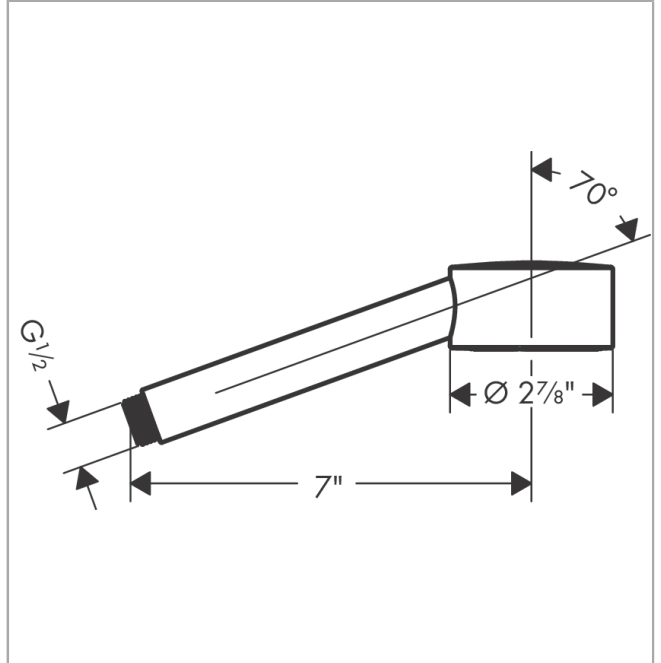

AXOR One
Handshower 1-Jet, 2.5 GPM
 Finish: **chrome** Part no. : **48653001**

Description

Features

- Spray modes: PowderRain
- Max. flow: 2.5 GPM (9.5 L/Min)

Item details

List Price \$ 186.00

Technology

Compliance / Sustainability

Product image

Scale drawing

AXOR One
Handshower 1-Jet, 2.5 GPM
Finish: **chrome** Part no. : **48653001**

Exploded drawing

Year of production: >08/21

AXOR One
Handshower 1-Jet, 2.5 GPM
 Finish: **chrome** Part no. : **48653001**

Spare parts list

Year of production: >08/21

Pos.	Description	Part no.	Price	PU
1	filter	92672000	-	1
2	seal	98058000	-	1