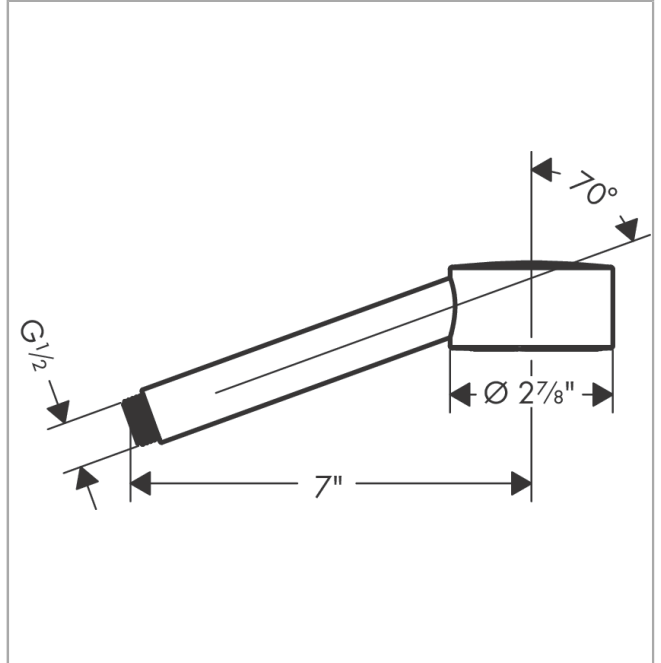

**AXOR One**  
**Handshower 1-Jet, 1.75 GPM**  
 Finish: **chrome** Part no. : **48652001**

**Description**

**Features**

- Spray modes: PowderRain
- Max. flow: 1.75 GPM (6.6 L/Min)

**Item details**

List Price \$ 186.00

**Technology**

**Compliance / Sustainability**

**Product image**

**Scale drawing**

**AXOR One**  
**Handshower 1-Jet, 1.75 GPM**  
Finish: **chrome** Part no. : **48652001**

Exploded drawing

Year of production: >08/21

**AXOR One**  
**Handshower 1-Jet, 1.75 GPM**  
 Finish: **chrome** Part no. : **48652001**

**Spare parts list**

Year of production: >08/21

Pos.	Description	Part no.	Price	PU
1	filter	92672000	-	1
2	seal	98058000	-	1