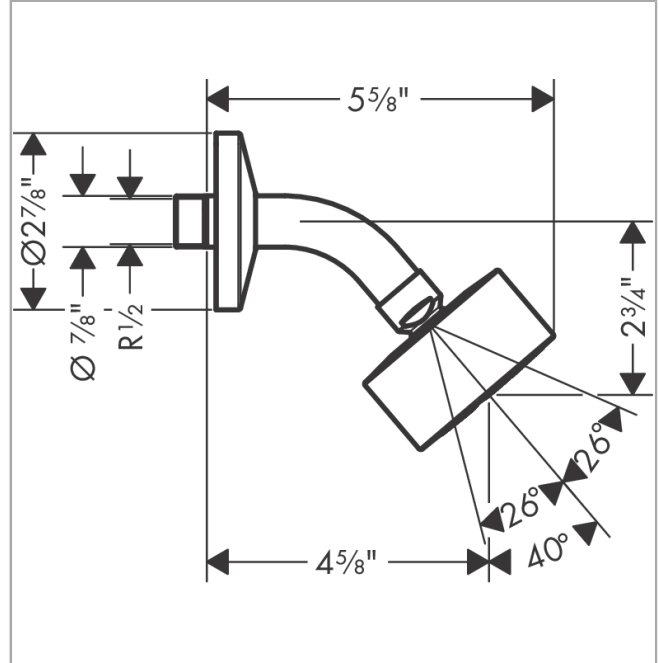

AXOR One
Showerhead 75 1-Jet, 2.5 GPM
 Finish: **matte white** Part no. : **48498701**

Description

Features

- Consists of: Showerhead, Showerarm
- Shower head size: 2.87"
- Spray modes: PowderRain
- Max. flow: 2.5 GPM (9.5 L/Min)
- Projection: 4.56"
- Showerhead removable for cleaning

Item details

List Price \$ 435.00

Technology

Compliance / Sustainability

Product image

Scale drawing

AXOR One
Showerhead 75 1-Jet, 2.5 GPM
 Finish: **matte white** Part no. : **48498701**

Exploded drawing

Year of production: >11/21

AXOR One
Showerhead 75 1-Jet, 2.5 GPM
 Finish: **matte white** Part no. : **48498701**

Spare parts list

Year of production: >11/21

Pos.	Description	Part no.	Price	PU
1	escutcheon	93956700	-	1
2	O-ring 22x2,5	92478000	-	1
3	shower arm	93957700	-	1
4	seal	98058000	-	1
5	filter	92672000	-	1