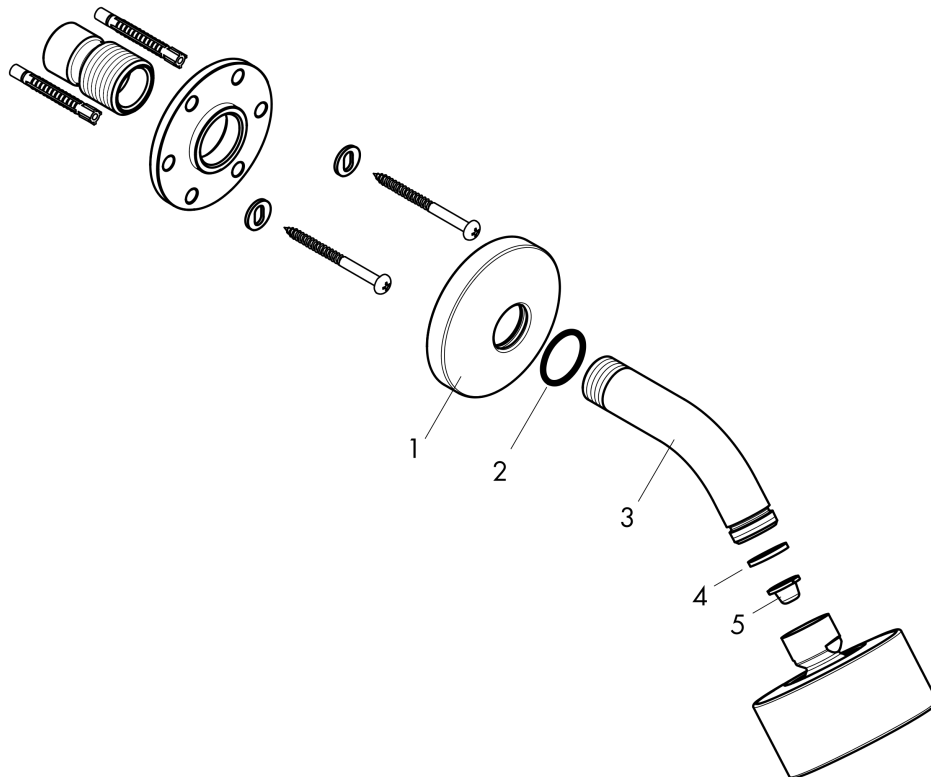

AXOR One
Showerhead 75 1-Jet, 2.5 GPM
 Finish: **matte white** Part no. : **48498701**

Description

Features

- Consists of: Showerhead, Showerarm
- Shower head size: 2.87"
- Spray modes: PowderRain
- Max. flow: 2.5 GPM (9.5 L/Min)
- Projection: 4.56"
- Showerhead removable for cleaning

Item details

List Price \$ 435.00

Technology

Compliance / Sustainability

Product image

Scale drawing

AXOR One
Showerhead 75 1-Jet, 2.5 GPM
 Finish: **matte white** Part no. : **48498701**

Exploded drawing

Year of production: >11/21

AXOR One
Showerhead 75 1-Jet, 2.5 GPM
 Finish: **matte white** Part no. : **48498701**

Spare parts list

Year of production: >11/21

Pos.	Description	Part no.	Price	PU
1	escutcheon	93956700	-	1
2	O-ring 22x2,5	92478000	-	1
3	shower arm	93957700	-	1
4	seal	98058000	-	1
5	filter	92672000	-	1