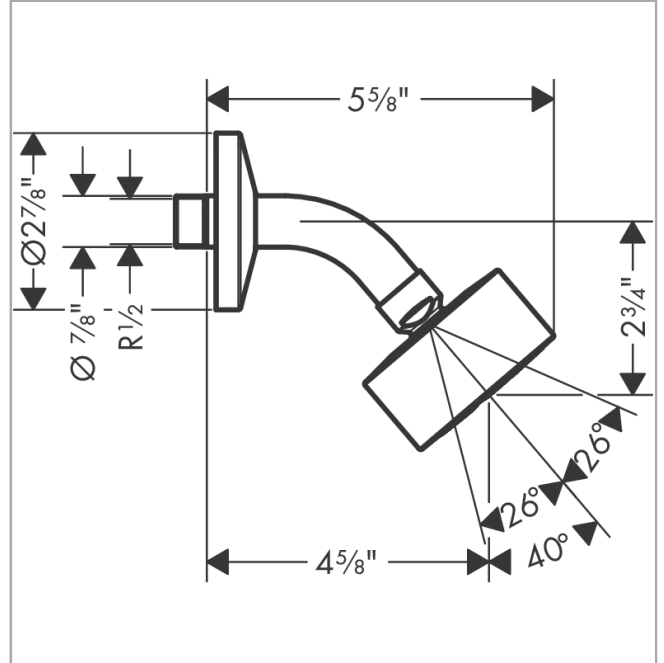

AXOR One
Showerhead 75 1-Jet, 2.5 GPM
 Finish: **chrome** Part no. : **48498001**

Description

Features

- Consists of: Showerhead, Showerarm
- Shower head size: 2.87"
- Spray modes: PowderRain
- Max. flow: 2.5 GPM (9.5 L/Min)
- Projection: 4.56"
- Showerhead removable for cleaning

Item details

List Price \$ 329.00

Technology

Compliance / Sustainability

Product image

Scale drawing

AXOR One
Showerhead 75 1-Jet, 2.5 GPM
Finish: **chrome** Part no. : **48498001**

Exploded drawing

Year of production: >08/21

AXOR One
Showerhead 75 1-Jet, 2.5 GPM
 Finish: **chrome** Part no. : **48498001**

Spare parts list

Year of production: >08/21

Pos.	Description	Part no.	Price	PU
1	escutcheon	93956000	-	1
2	O-ring 22x2,5	92478000	-	1
3	shower arm	93957000	-	1
4	seal	98058000	-	1
5	filter	92672000	-	1