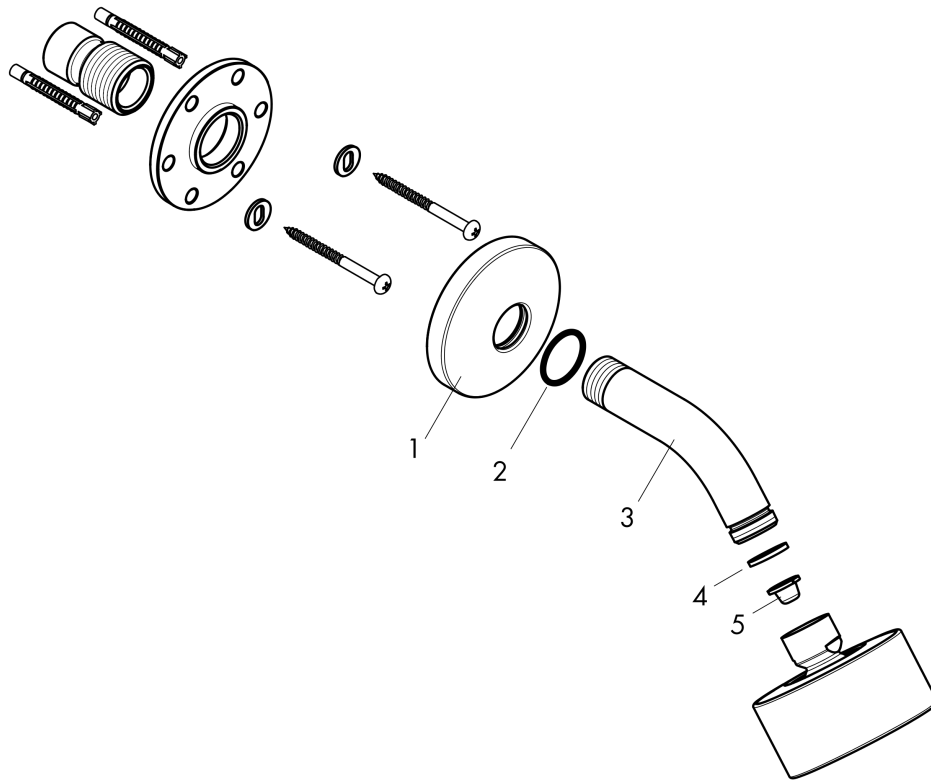

AXOR One
Showerhead 75 1-Jet, 2.5 GPM
 Finish: **chrome** Part no. : **48498001**

Description

Features

- Consists of: Showerhead, Showerarm
- Shower head size: 2.87"
- Spray modes: PowderRain
- Max. flow: 2.5 GPM (9.5 L/Min)
- Projection: 4.56"
- Showerhead removable for cleaning

Item details

List Price \$ 329.00

Technology

Compliance / Sustainability

Product image

Scale drawing

AXOR One
Showerhead 75 1-Jet, 2.5 GPM
Finish: **chrome** Part no. : **48498001**

Exploded drawing

Year of production: >08/21

AXOR One
Showerhead 75 1-Jet, 2.5 GPM
 Finish: **chrome** Part no. : **48498001**

Spare parts list

Year of production: >08/21

Pos.	Description	Part no.	Price	PU
1	escutcheon	93956000	-	1
2	O-ring 22x2,5	92478000	-	1
3	shower arm	93957000	-	1
4	seal	98058000	-	1
5	filter	92672000	-	1