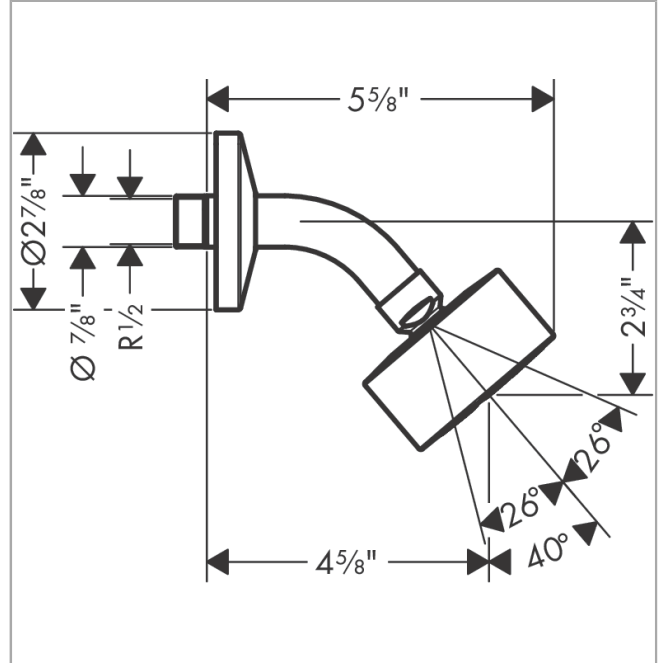

AXOR One
Showerhead 75 1-Jet, 1.75 GPM
 Finish: **matte white** Part no. : **48497701**

Description

Features

- Consists of: Showerhead, Showerarm
- Shower head size: 2.87"
- Spray modes: PowderRain
- Max. flow: 1.75 GPM (6.6 L/Min)
- Projection: 4.56"
- Showerhead removable for cleaning

Item details

List Price \$ 435.00

Technology

Compliance / Sustainability

Product image

Scale drawing

AXOR One
Showerhead 75 1-Jet, 1.75 GPM
 Finish: **matte white** Part no. : **48497701**

Exploded drawing

Year of production: >11/22

AXOR One
Showerhead 75 1-Jet, 1.75 GPM
 Finish: **matte white** Part no. : **48497701**

Spare parts list

Year of production: >11/22

Pos.	Description	Part no.	Price	PU
1	escutcheon	93956700	-	1
2	O-ring 22x2,5	92478000	-	1
3	shower arm	93957700	-	1
4	seal	98058000	-	1
5	filter	92672000	-	1