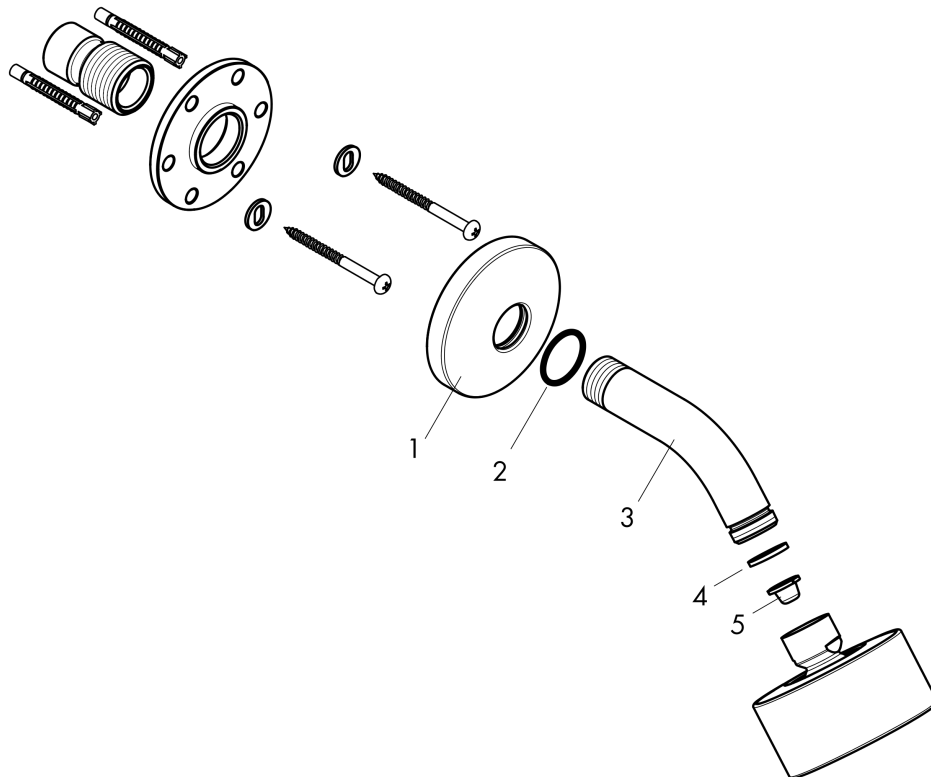

AXOR One
Showerhead 75 1-Jet, 1.75 GPM
 Finish: **matte white** Part no. : **48497701**

Description

Features

- Consists of: Showerhead, Showerarm
- Shower head size: 2.87"
- Spray modes: PowderRain
- Max. flow: 1.75 GPM (6.6 L/Min)
- Projection: 4.56"
- Showerhead removable for cleaning

Item details

List Price \$ 435.00

Technology

Compliance / Sustainability

Product image

Scale drawing

AXOR One
Showerhead 75 1-Jet, 1.75 GPM
 Finish: **matte white** Part no. : **48497701**

Exploded drawing

Year of production: >11/22

AXOR One
Showerhead 75 1-Jet, 1.75 GPM
 Finish: **matte white** Part no. : **48497701**

Spare parts list

Year of production: >11/22

Pos.	Description	Part no.	Price	PU
1	escutcheon	93956700	-	1
2	O-ring 22x2,5	92478000	-	1
3	shower arm	93957700	-	1
4	seal	98058000	-	1
5	filter	92672000	-	1