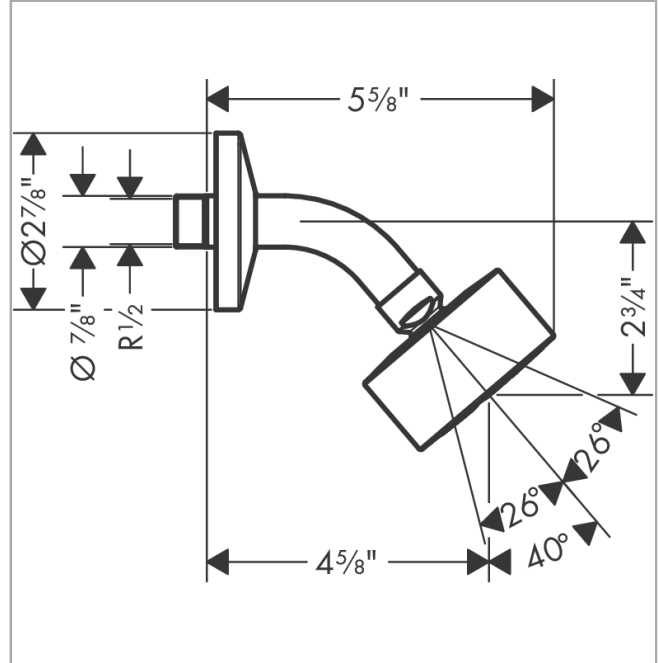

AXOR One
Showerhead 75 1-Jet, 1.75 GPM
 Finish: **chrome** Part no. : **48497001**

Description

Features

- Consists of: Showerhead, Showerarm
- Shower head size: 2.87"
- Spray modes: PowderRain
- Max. flow: 1.75 GPM (6.6 L/Min)
- Projection: 4.56"
- Showerhead removable for cleaning

Item details

List Price \$ 329.00

Technology

Compliance / Sustainability

Product image

Scale drawing

AXOR One
Showerhead 75 1-Jet, 1.75 GPM
 Finish: **chrome** Part no. : **48497001**

Exploded drawing

Year of production: >08/21

AXOR One
Showerhead 75 1-Jet, 1.75 GPM
 Finish: **chrome** Part no. : **48497001**

Spare parts list

Year of production: >08/21

Pos.	Description	Part no.	Price	PU
1	escutcheon	93956000	-	1
2	O-ring 22x2,5	92478000	-	1
3	shower arm	93957000	-	1
4	seal	98058000	-	1
5	filter	92672000	-	1