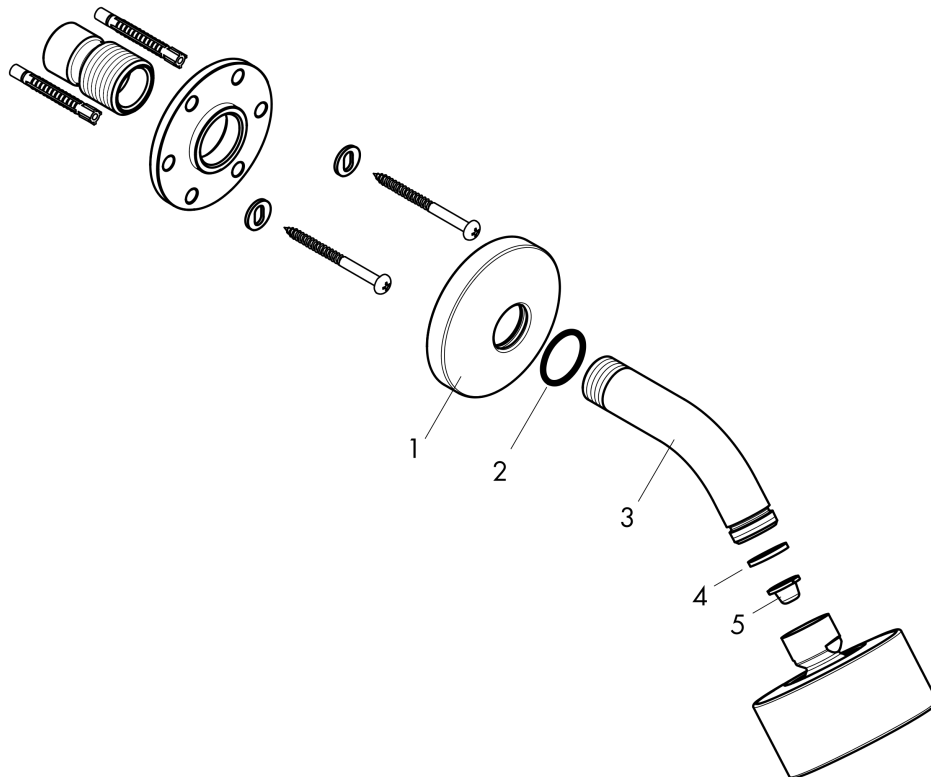

AXOR One
Showerhead 75 1-Jet, 1.75 GPM
 Finish: **chrome** Part no. : **48497001**

Description

Features

- Consists of: Showerhead, Showerarm
- Shower head size: 2.87"
- Spray modes: PowderRain
- Max. flow: 1.75 GPM (6.6 L/Min)
- Projection: 4.56"
- Showerhead removable for cleaning

Item details

List Price \$ 329.00

Technology

Compliance / Sustainability

Product image

Scale drawing

AXOR One
Showerhead 75 1-Jet, 1.75 GPM
 Finish: **chrome** Part no. : **48497001**

Exploded drawing

Year of production: >08/21

AXOR One
Showerhead 75 1-Jet, 1.75 GPM
 Finish: **chrome** Part no. : **48497001**

Spare parts list

Year of production: >08/21

Pos.	Description	Part no.	Price	PU
1	escutcheon	93956000	-	1
2	O-ring 22x2,5	92478000	-	1
3	shower arm	93957000	-	1
4	seal	98058000	-	1
5	filter	92672000	-	1