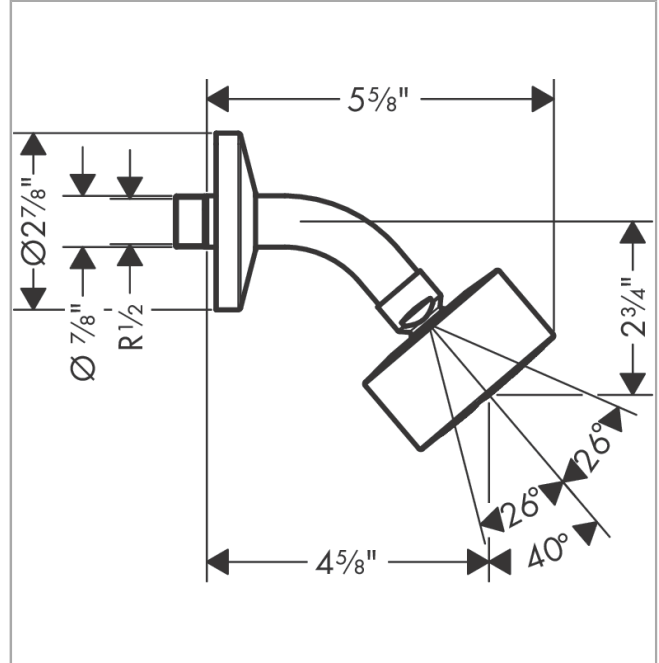

**AXOR One**  
**Showerhead 75 1-Jet, 1.5 GPM**  
 Finish: **matte white** Part no. : **48489701**

**Description**

**Features**

- Consists of: Showerhead, Showerarm
- Shower head size: 2.87"
- Spray modes: PowderRain
- Max. flow: 1.5 GPM (5.7 L/Min)
- Projection: 4.56"
- Showerhead removable for cleaning

**Item details**

List Price \$ 435.00

**Technology**

**Compliance / Sustainability**

**Product image**

**Scale drawing**

**AXOR One**  
**Showerhead 75 1-Jet, 1.5 GPM**  
Finish: **matte white** Part no. : **48489701**

Exploded drawing

Year of production: >11/21

**AXOR One**  
**Showerhead 75 1-Jet, 1.5 GPM**  
 Finish: **matte white** Part no. : **48489701**

**Spare parts list**

Year of production: >11/21

Pos.	Description	Part no.	Price	PU
1	escutcheon	93956700	-	1
2	O-ring 22x2,5	92478000	-	1
3	shower arm	93957700	-	1
4	seal	98058000	-	1
5	filter	92672000	-	1