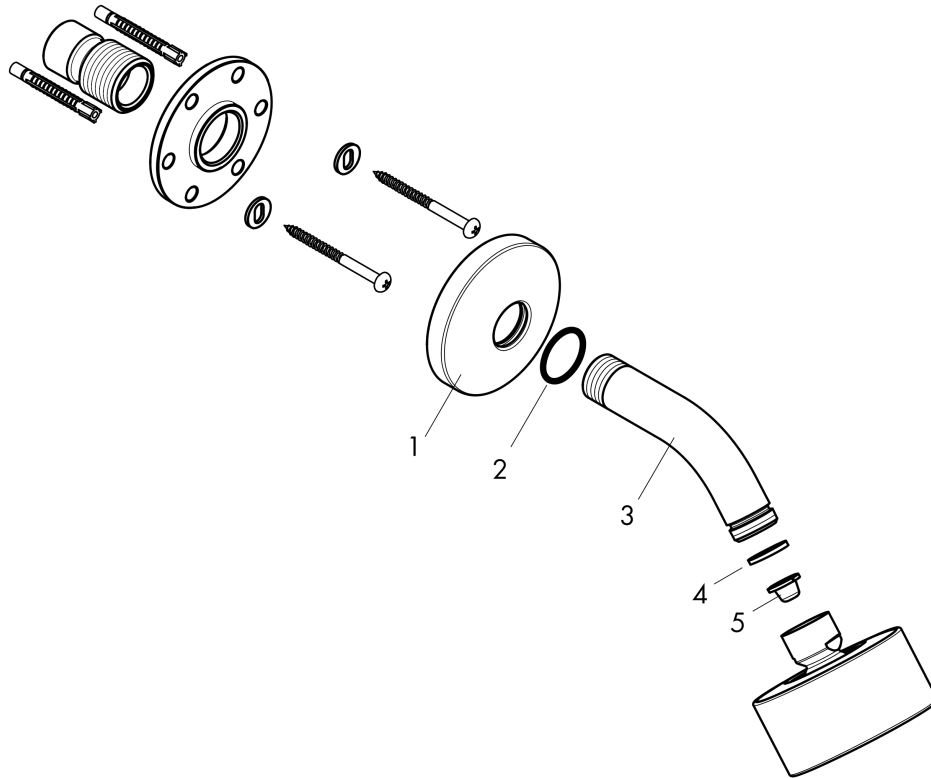

**AXOR One**  
**Showerhead 75 1-Jet, 1.5 GPM**  
 Finish: **matte white** Part no. : **48489701**

**Description**

**Features**

- Consists of: Showerhead, Showerarm
- Shower head size: 2.87"
- Spray modes: PowderRain
- Max. flow: 1.5 GPM (5.7 L/Min)
- Projection: 4.56"
- Showerhead removable for cleaning

**Item details**

List Price \$ 435.00

**Technology**

**Compliance / Sustainability**

**Product image**

**Scale drawing**

**AXOR One**  
**Showerhead 75 1-Jet, 1.5 GPM**  
Finish: **matte white** Part no. : **48489701**

Exploded drawing

Year of production: >11/21

**AXOR One**  
**Showerhead 75 1-Jet, 1.5 GPM**  
 Finish: **matte white** Part no. : **48489701**

**Spare parts list**

Year of production: >11/21

Pos.	Description	Part no.	Price	PU
1	escutcheon	93956700	-	1
2	O-ring 22x2,5	92478000	-	1
3	shower arm	93957700	-	1
4	seal	98058000	-	1
5	filter	92672000	-	1