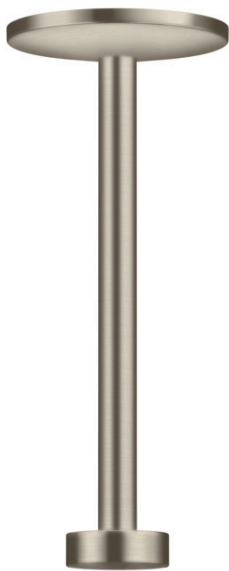

AXOR One
Ceiling Extension Pipe for Showerhead 280 2-Jet
 Finish: **brushed nickel** Part no. : **48485821**

Description

Features

- Length: 14"
- Solid Brass
- Ceiling connector, Escutcheon, Mounting Material, Assembly instructions

Item details

List Price \$ 523.00

Compliance / Sustainability

Product image

Scale drawing