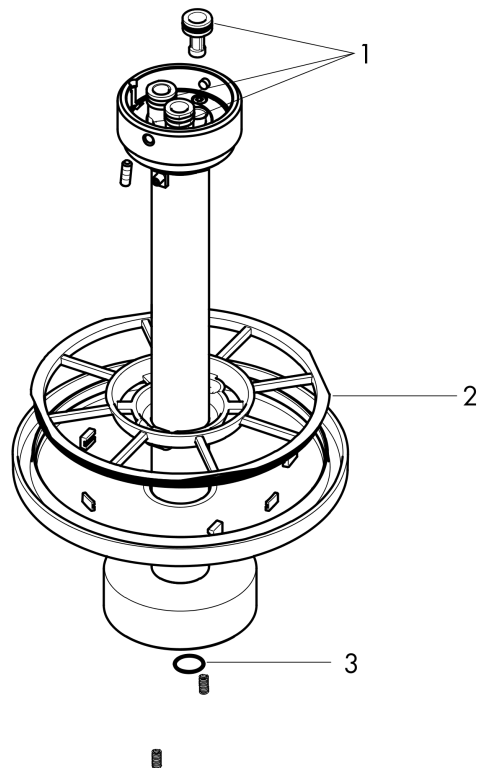

AXOR One
Ceiling Extension Pipe for Showerhead 280 2-Jet
 Finish: **matte black** Part no. : **48485671**

Description

Features

- Length: 14"
- Solid Brass
- Ceiling connector, Escutcheon, Mounting Material, Assembly instructions

Item details

List Price \$ 523.00

Compliance / Sustainability

Product image

Scale drawing

AXOR One
Ceiling Extension Pipe for Showerhead 280 2-Jet
 Finish: **matte black** Part no. : **48485671**

Exploded drawing

Year of production: >08/21

AXOR One
Ceiling Extension Pipe for Showerhead 280 2-Jet
 Finish: **matte black** Part no. : **48485671**

Spare parts list

Year of production: >08/21

Pos.	Description	Part no.	Price	PU
1	O-ring 9x2	98119000	-	1
2	O-ring 120x2,5	93399000	-	1
3	O-ring 11x1,5	98385000	-	1