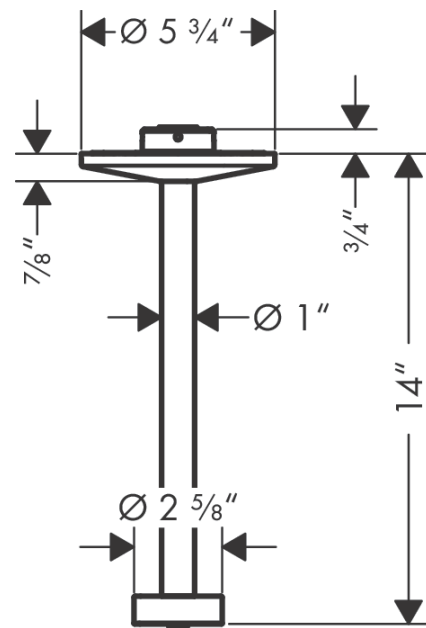

AXOR One
Ceiling Extension Pipe for Showerhead 280 2-Jet
 Finish: **matte black** Part no. : **48485671**

Description

Features

- Length: 14"
- Solid Brass
- Ceiling connector, Escutcheon, Mounting Material, Assembly instructions

Item details

List Price \$ 523.00

Compliance / Sustainability

Product image

Scale drawing

AXOR One
Ceiling Extension Pipe for Showerhead 280 2-Jet
 Finish: **matte black** Part no. : **48485671**

Exploded drawing

Year of production: >08/21

AXOR One
Ceiling Extension Pipe for Showerhead 280 2-Jet
 Finish: **matte black** Part no. : **48485671**

Spare parts list

Year of production: >08/21

Pos.	Description	Part no.	Price	PU
1	O-ring 9x2	98119000	-	1
2	O-ring 120x2,5	93399000	-	1
3	O-ring 11x1,5	98385000	-	1