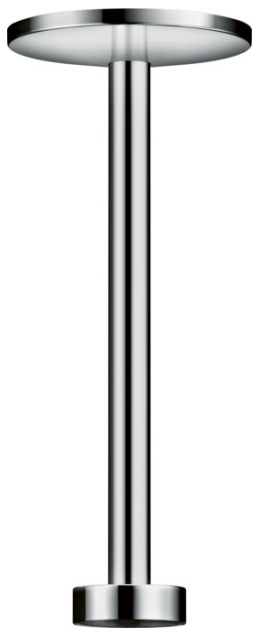

AXOR One
Ceiling Extension Pipe for Showerhead 280 2-Jet
Finish: **chrome** Part no. : **48485001**

Description

Features

- Length: 14"
- Solid Brass
- Ceiling connector, Escutcheon, Mounting Material, Assembly instructions

Item details

List Price $ 396.00

Compliance / Sustainability

Product image