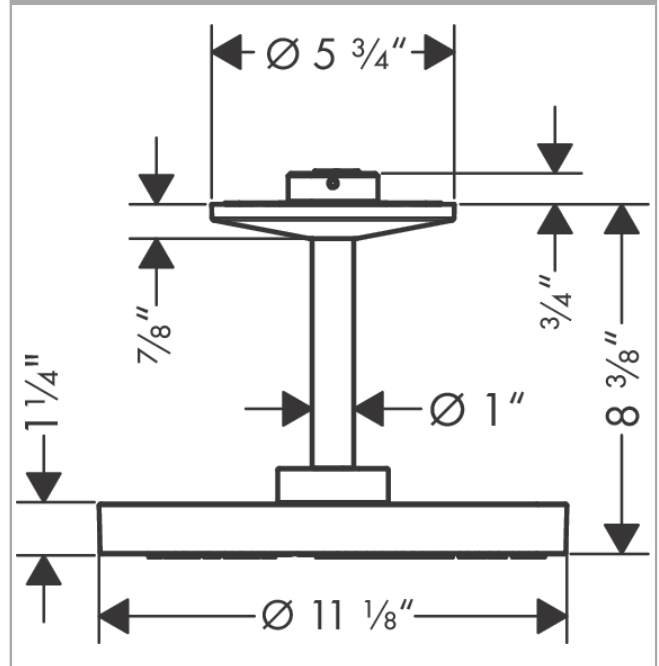

AXOR One
Showerhead 280 2-Jet with Ceiling Mount Trim, 1.75 GPM
 Finish: **matte white** Part no. : **48484701**

Description

Features

- Consists of: Showerhead, ceiling connector
- Shower head size: 11"
- Spray modes: PowderRain, Rain
- Max. flow: 1.75 GPM (6.6 L/Min)
- Showerhead removable for cleaning
- Does not include: Rough

Item details

List Price \$ 2,204.00

Technology

Compliance / Sustainability

Product image

Scale drawing

AXOR One
Showerhead 280 2-Jet with Ceiling Mount Trim, 1.75 GPM
Finish: **matte white** Part no. : **48484701**

Exploded drawing

Year of production: >09/22