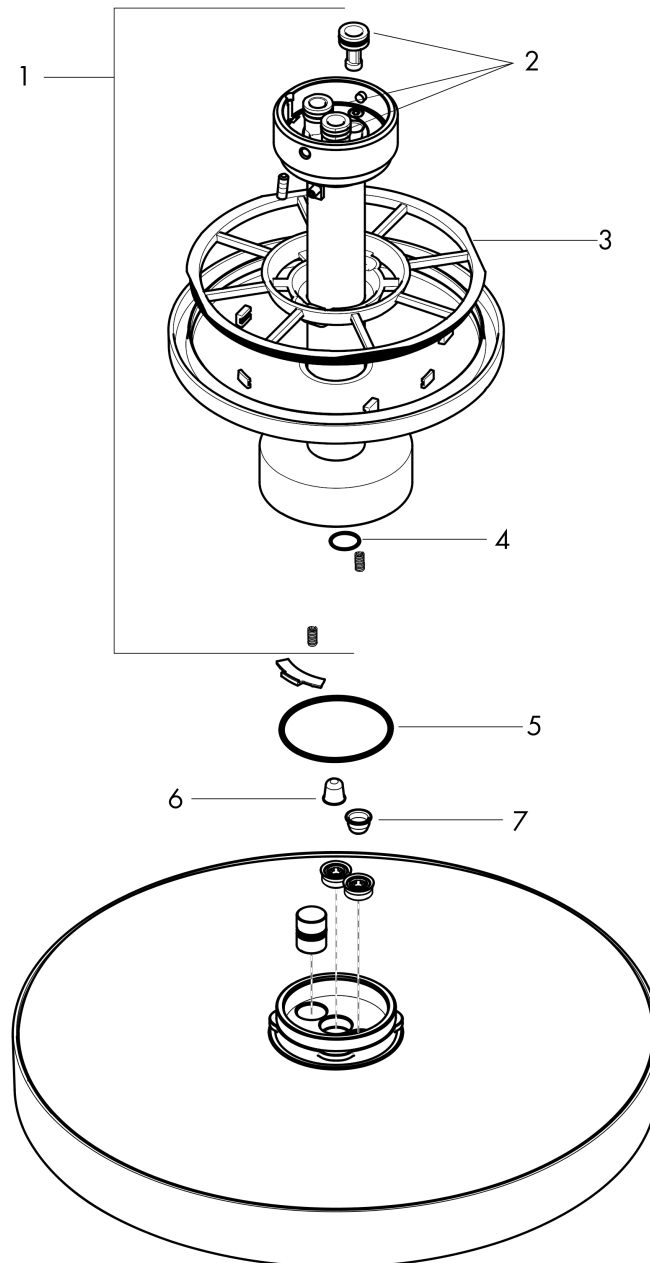

AXOR One
Showerhead 280 2-Jet with Ceiling Mount Trim, 1.75 GPM
 Finish: **chrome** Part no. : **48484001**

Description

Features

- Consists of: Showerhead, ceiling connector
- Shower head size: 11"
- Spray modes: PowderRain, Rain
- Max. flow: 1.75 GPM (6.6 L/Min)
- Showerhead removable for cleaning
- Does not include: Rough

Item details

List Price \$ 1,670.00

Technology

Compliance / Sustainability

Product image

Scale drawing

AXOR One
Showerhead 280 2-Jet with Ceiling Mount Trim, 1.75 GPM
 Finish: **chrome** Part no. : **48484001**

Exploded drawing

Year of production: >08/21

AXOR One
Showerhead 280 2-Jet with Ceiling Mount Trim, 1.75 GPM
 Finish: **chrome** Part no. : **48484001**

Spare parts list

Year of production: >08/21

Pos.	Description	Part no.	Price	PU
1	shower arm	93975000	-	1
2	O-ring 9x2	98119000	-	1
3	O-ring 120x2,5	93399000	-	1
4	O-ring 11x1,5	98385000	-	1
5	O-ring 45x2,5	98432000	-	1
6	filter	93967000	-	1
7	filter	97735000	-	1