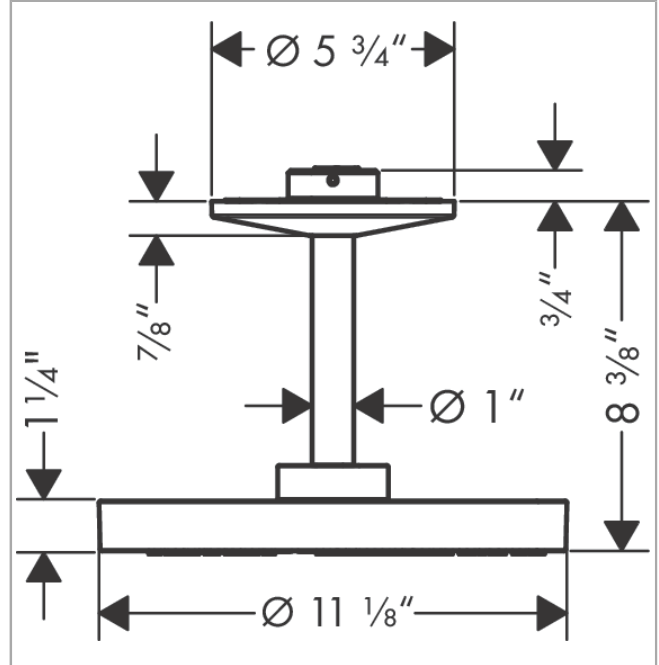

AXOR One
Showerhead 280 2-Jet with Ceiling Mount Trim, 1.75 GPM
 Finish: **chrome** Part no. : **48484001**

Description

Features

- Consists of: Showerhead, ceiling connector
- Shower head size: 11"
- Spray modes: PowderRain, Rain
- Max. flow: 1.75 GPM (6.6 L/Min)
- Showerhead removable for cleaning
- Does not include: Rough

Item details

List Price \$ 1,670.00

Technology

Compliance / Sustainability

Product image

Scale drawing

AXOR One
Showerhead 280 2-Jet with Ceiling Mount Trim, 1.75 GPM
 Finish: **chrome** Part no. : **48484001**

Exploded drawing

Year of production: >08/21

AXOR One
Showerhead 280 2-Jet with Ceiling Mount Trim, 1.75 GPM
 Finish: **chrome** Part no. : **48484001**

Spare parts list

Year of production: >08/21

Pos.	Description	Part no.	Price	PU
1	shower arm	93975000	-	1
2	O-ring 9x2	98119000	-	1
3	O-ring 120x2,5	93399000	-	1
4	O-ring 11x1,5	98385000	-	1
5	O-ring 45x2,5	98432000	-	1
6	filter	93967000	-	1
7	filter	97735000	-	1