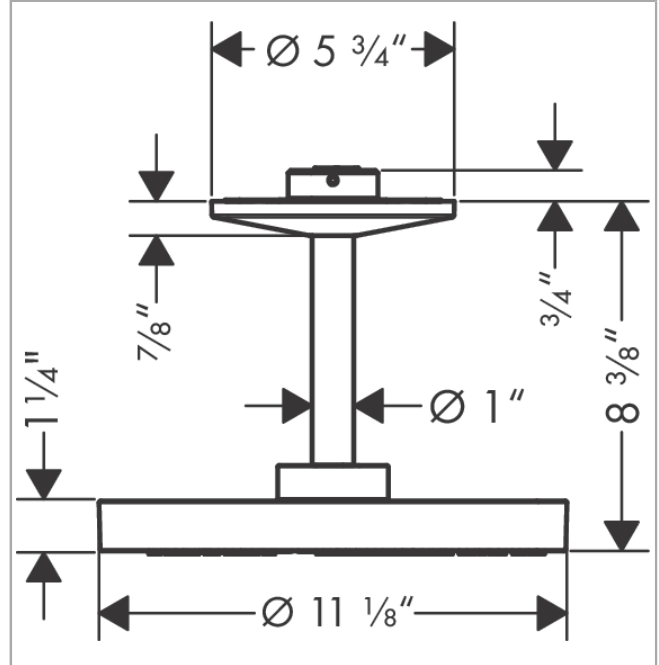

AXOR One
Showerhead 280 2-Jet with Ceiling Mount Trim, 2.5 GPM
 Finish: **chrome** Part no. : **48483001**

Description

Features

- Consists of: Showerhead, ceiling connector
- Shower head size: 11"
- Spray modes: PowderRain, Rain
- Max. flow: 2.5 GPM (9.5 L/Min)
- Showerhead removable for cleaning
- Does not include: Rough

Item details

List Price \$ 1,670.00

Technology

Compliance / Sustainability

Product image

Scale drawing

AXOR One
Showerhead 280 2-Jet with Ceiling Mount Trim, 2.5 GPM
 Finish: **chrome** Part no. : **48483001**

Exploded drawing

Year of production: >08/21

AXOR One
Showerhead 280 2-Jet with Ceiling Mount Trim, 2.5 GPM
 Finish: **chrome** Part no. : **48483001**

Spare parts list

Year of production: >08/21

Pos.	Description	Part no.	Price	PU
1	shower arm	93975000	-	1
2	O-ring 9x2	98119000	-	1
3	O-ring 120x2,5	93399000	-	1
4	O-ring 11x1,5	98385000	-	1
5	O-ring 45x2,5	98432000	-	1
6	filter	93967000	-	1
7	filter	97735000	-	1