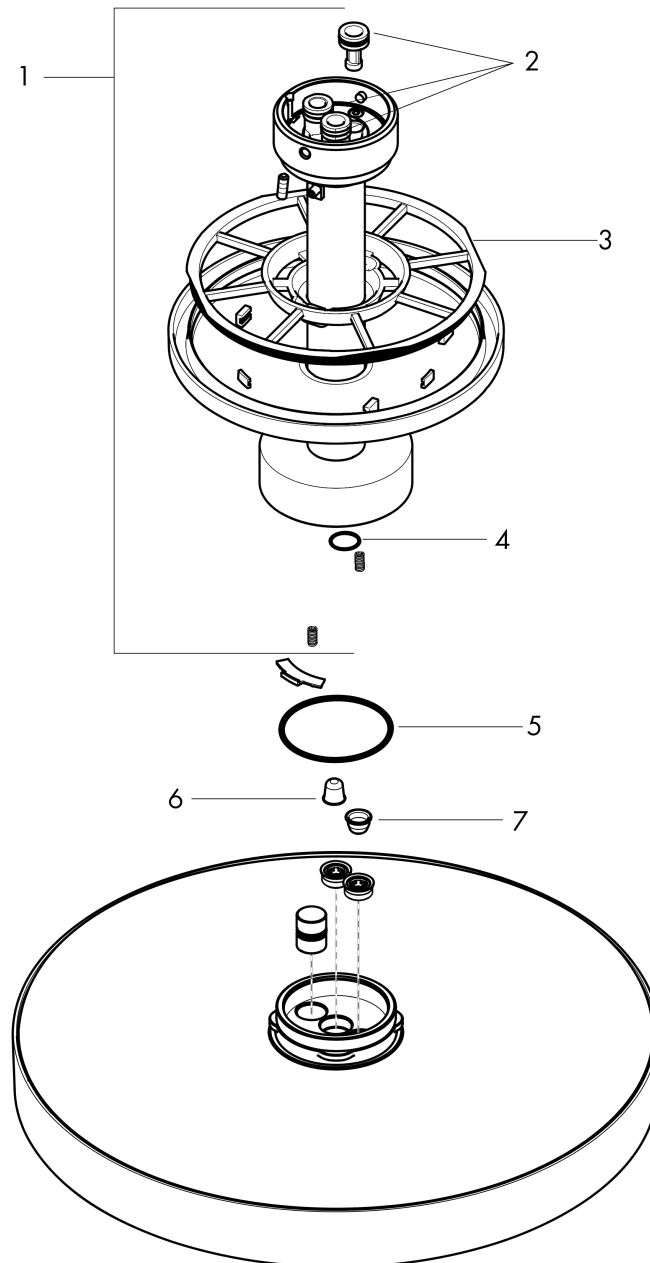

AXOR One
Showerhead 280 2-Jet with Ceiling Mount Trim, 2.5 GPM
 Finish: **chrome** Part no. : **48483001**

Description

Features

- Consists of: Showerhead, ceiling connector
- Shower head size: 11"
- Spray modes: PowderRain, Rain
- Max. flow: 2.5 GPM (9.5 L/Min)
- Showerhead removable for cleaning
- Does not include: Rough

Item details

List Price \$ 1,670.00

Technology

Compliance / Sustainability

Product image

Scale drawing

AXOR One
Showerhead 280 2-Jet with Ceiling Mount Trim, 2.5 GPM
 Finish: **chrome** Part no. : **48483001**

Exploded drawing

Year of production: >08/21

AXOR One
Showerhead 280 2-Jet with Ceiling Mount Trim, 2.5 GPM
 Finish: **chrome** Part no. : **48483001**

Spare parts list

Year of production: >08/21

Pos.	Description	Part no.	Price	PU
1	shower arm	93975000	-	1
2	O-ring 9x2	98119000	-	1
3	O-ring 120x2,5	93399000	-	1
4	O-ring 11x1,5	98385000	-	1
5	O-ring 45x2,5	98432000	-	1
6	filter	93967000	-	1
7	filter	97735000	-	1