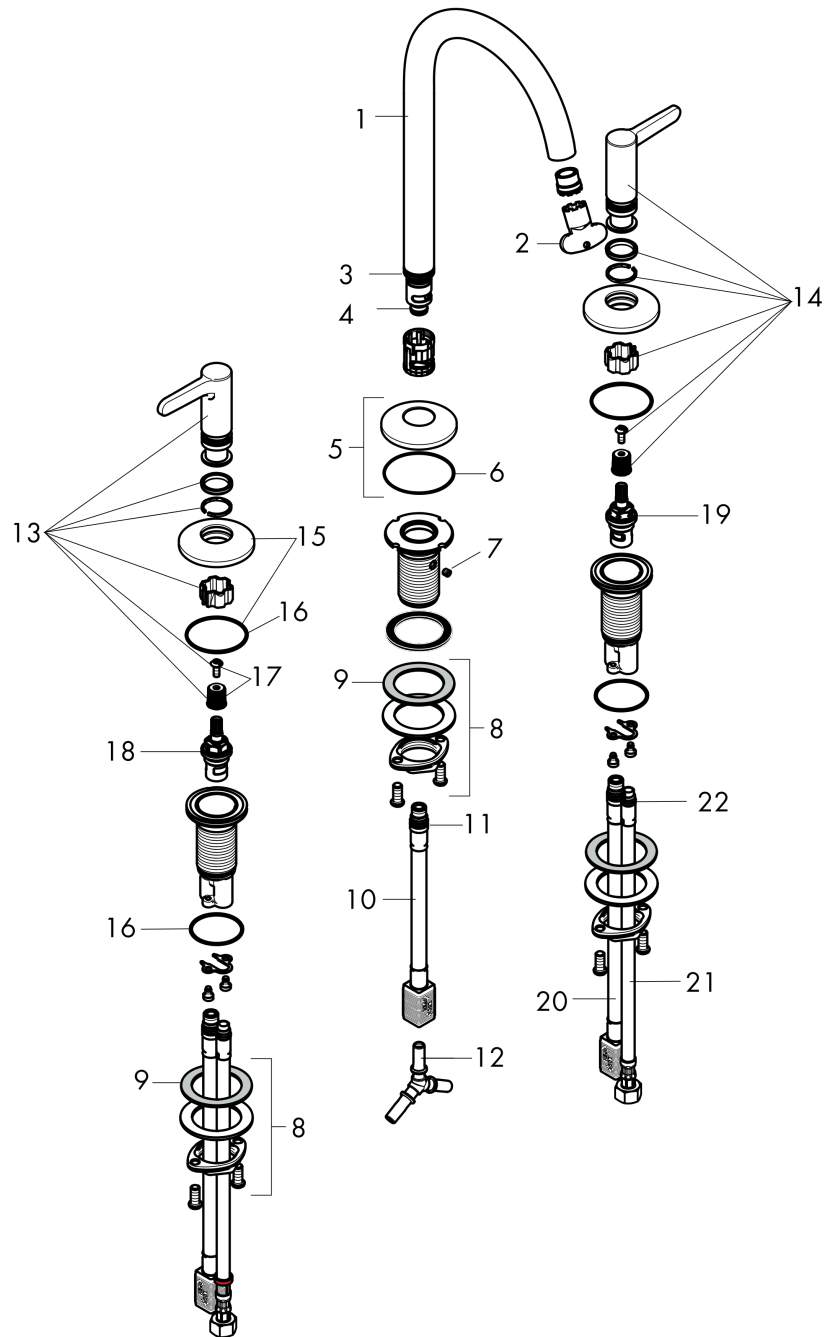

AXOR One
Widespread Faucet 170, 1.2 GPM, without Pop-up Drain
 Finish: **chrome** Part no. : **48050001**

Description

Features

- Spout height: 7 Inch
- Handle variant: Lever
- Swivel range 120°
- Spray modes: aerated spray
- Max. flow: 1.2 GPM (4.5 L/Min)
- Ceramic valves hot/cold 90°

Item details

List Price \$ 1,384.00

Technology

Compliance / Sustainability

Product image

Scale drawing

AXOR One
Widespread Faucet 170, 1.2 GPM, without Pop-up Drain
 Finish: **chrome** Part no. : **48050001**

Exploded drawing

Year of production: >08/21

AXOR One
Widespread Faucet 170, 1.2 GPM, without Pop-up Drain
 Finish: **chrome** Part no. : **48050001**

Spare parts list

Year of production: >08/21

Pos.	Description	Part no.	Price	PU
1	spout cpl.	94100000	-	1
2	special tool	98987000	-	1
3	O-ring 18x1,5	98231000	-	1
4	O-ring 9x1,5	98117000	-	1
5	escutcheon	93998000	-	1
6	O-Ring 46x2	98195000	-	1
7	hollow set screw M5x5	98446000	-	1
8	null	92909000	-	1
9	lever collar	97548000	-	1
10	null	92913000	-	1
11	O-ring 8x1,75	97827000	-	1
12	hose connection angel	92905000	-	1
13	handle for hot water	94160000	-	1
14	handle for cold water	94161000	-	1
15	escutcheon for handle	94162000	-	1
16	null	92907000	-	1
17	handle fixing set	98932000	-	1
18	shut off unit right closing	98817000	-	1
19	shut off unit left closing	95366000	-	1
20	null	92914000	-	1
21	connection hose 18½" M8x0,75 3/8"	96321001	-	1
22	O-ring 7x1,5	98422000	-	1