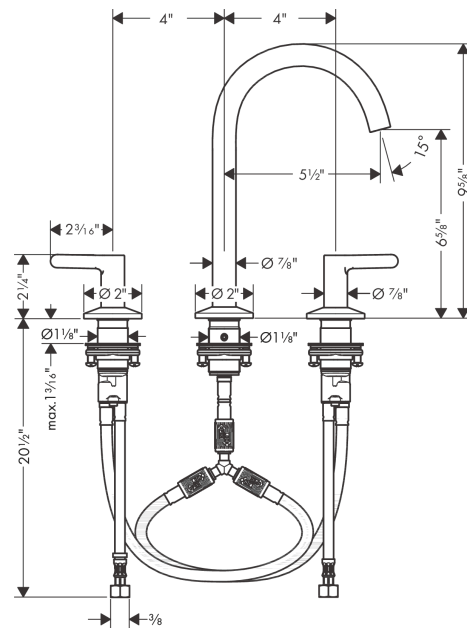

AXOR One
Widespread Faucet 170, 1.2 GPM, without Pop-up Drain
 Finish: **chrome** Part no. : **48050001**

Description

Features

- Spout height: 7 Inch
- Handle variant: Lever
- Swivel range 120°
- Spray modes: aerated spray
- Max. flow: 1.2 GPM (4.5 L/Min)
- Ceramic valves hot/cold 90°

Item details

List Price \$ 1,384.00

Technology

Compliance / Sustainability

Product image

Scale drawing

AXOR One
Widespread Faucet 170, 1.2 GPM, without Pop-up Drain
 Finish: **chrome** Part no. : **48050001**

Exploded drawing

Year of production: >08/21

AXOR One
Widespread Faucet 170, 1.2 GPM, without Pop-up Drain
 Finish: **chrome** Part no. : **48050001**

Spare parts list

Year of production: >08/21

Pos.	Description	Part no.	Price	PU
1	spout cpl.	94100000	-	1
2	special tool	98987000	-	1
3	O-ring 18x1,5	98231000	-	1
4	O-ring 9x1,5	98117000	-	1
5	escutcheon	93998000	-	1
6	O-Ring 46x2	98195000	-	1
7	hollow set screw M5x5	98446000	-	1
8	null	92909000	-	1
9	lever collar	97548000	-	1
10	null	92913000	-	1
11	O-ring 8x1,75	97827000	-	1
12	hose connection angel	92905000	-	1
13	handle for hot water	94160000	-	1
14	handle for cold water	94161000	-	1
15	escutcheon for handle	94162000	-	1
16	null	92907000	-	1
17	handle fixing set	98932000	-	1
18	shut off unit right closing	98817000	-	1
19	shut off unit left closing	95366000	-	1
20	null	92914000	-	1
21	connection hose 18½" M8x0,75 3/8"	96321001	-	1
22	O-ring 7x1,5	98422000	-	1