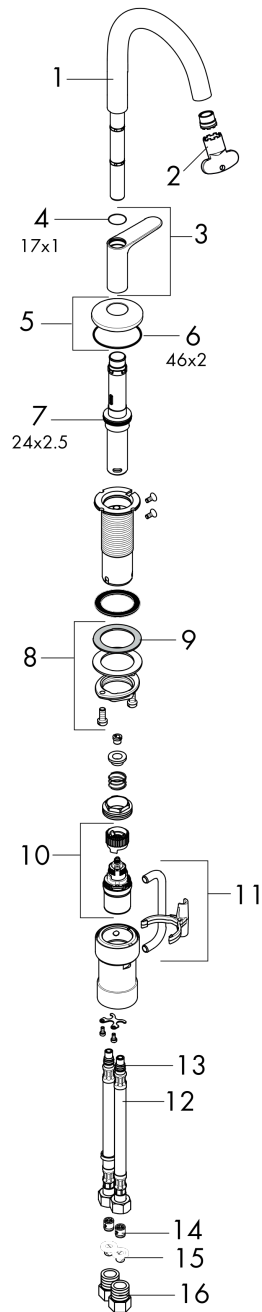

AXOR One
Single-Hole Faucet Select 170, 1.2 GPM, without Pop-up Drain
 Finish: **chrome** Part no. : **48020001**

Description

Features

- Handle variant: Select
- Spray modes: aerated spray
- Max. flow: 1.2 GPM (4.5 L/Min)
- Select cartridge for easy, intuitive operation: Push handle to turn water on and off, and turn to adjust temperature

Item details

List Price \$ 1,065.00

Technology

Design awards

Compliance / Sustainability

Product image

Scale drawing

AXOR One
Single-Hole Faucet Select 170, 1.2 GPM, without Pop-up Drain
 Finish: **chrome** Part no. : **48020001**

Exploded drawing

Year of production: >08/21

AXOR One
Single-Hole Faucet Select 170, 1.2 GPM, without Pop-up Drain
 Finish: **chrome** Part no. : **48020001**

Spare parts list

Year of production: >08/21

Pos.	Description	Part no.	Price	PU
1	spout cpl.	94234000	-	1
2	special tool	98987000	-	1
3	handle	94238000	-	1
4	O-ring 17x1	94259000	-	1
5	escutcheon	93998000	-	1
6	O-Ring 46x2	98195000	-	1
7	O-ring 24x2,5	98145000	-	1
8	fixing set (Ø 32)	13961000	-	1
9	lever collar	97548000	-	1
10	cartridge, assy	92529000	-	1
11	connection angel	94262000	-	1
12	connection hose 450 mm M8x0,75 G3/8	93405000	-	1
13	O-ring 7x1,5	98422000	-	1
14	non return valve DW 10	96456000	-	1
15	filter packing	95291000	-	1
16	adapter for connection hose	88802000	-	1