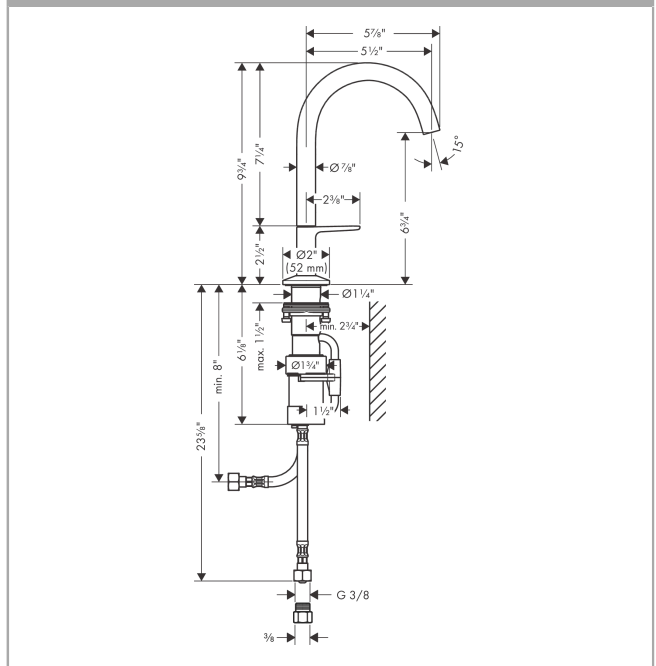

AXOR One
Single-Hole Faucet Select 170, 1.2 GPM, without Pop-up Drain
 Finish: **chrome** Part no. : **48020001**

Description

Features

- Handle variant: Select
- Spray modes: aerated spray
- Max. flow: 1.2 GPM (4.5 L/Min)
- Select cartridge for easy, intuitive operation: Push handle to turn water on and off, and turn to adjust temperature

Item details

List Price \$ 1,065.00

Technology

Design awards

Compliance / Sustainability

Product image

Scale drawing

AXOR One
Single-Hole Faucet Select 170, 1.2 GPM, without Pop-up Drain
 Finish: **chrome** Part no. : **48020001**

Exploded drawing

Year of production: >08/21

AXOR One
Single-Hole Faucet Select 170, 1.2 GPM, without Pop-up Drain
 Finish: **chrome** Part no. : **48020001**

Spare parts list

Year of production: >08/21

Pos.	Description	Part no.	Price	PU
1	spout cpl.	94234000	-	1
2	special tool	98987000	-	1
3	handle	94238000	-	1
4	O-ring 17x1	94259000	-	1
5	escutcheon	93998000	-	1
6	O-Ring 46x2	98195000	-	1
7	O-ring 24x2,5	98145000	-	1
8	fixing set (Ø 32)	13961000	-	1
9	lever collar	97548000	-	1
10	cartridge, assy	92529000	-	1
11	connection angel	94262000	-	1
12	connection hose 450 mm M8x0,75 G3/8	93405000	-	1
13	O-ring 7x1,5	98422000	-	1
14	non return valve DW 10	96456000	-	1
15	filter packing	95291000	-	1
16	adapter for connection hose	88802000	-	1