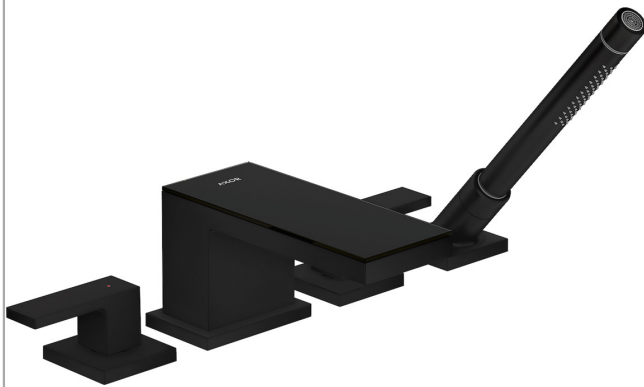

AXOR MyEdition
4-Hole Roman Tub Set Trim with 1.75 GPM Handshower
Finish: **matte black/Black Glass** Part no. : **47430671**

Description

Features

- Plate of glass made of safety glass
- Spray type mixer: aerated spray
- Spray type hand shower: IntenseRain, Rain
- Max. flow: 6.0 GPM (22.7 L/Min)
- Flow rate of hand shower at 3 bar: 1.75 GPM (6.6 L/Min)
- Ceramic valves hot/cold 90°
- Diverter with automatic resetting
- Integrated double backflow prevention

Item details

List Price $ 4,221.00

Technology

Compliance / Sustainability

Product image