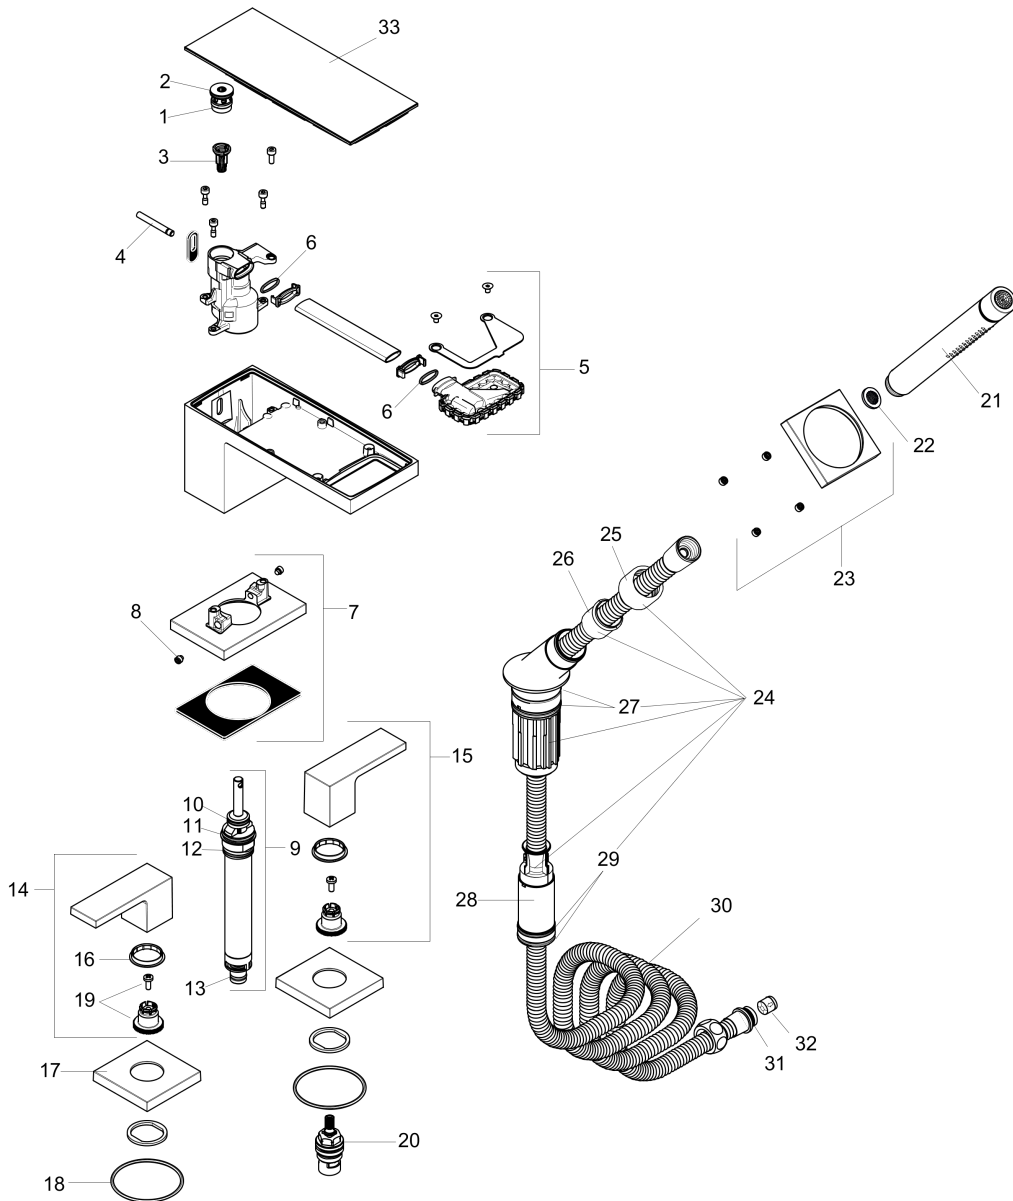

AXOR MyEdition
4-Hole Roman Tub Set Trim with 1.75 GPM Handshower
 Finish: **chrome / black glass** Part no. : **47430601**

Description

Features

- Plate of glass made of safety glass
- Spray type mixer: aerated spray
- Spray type hand shower: IntenseRain, Rain
- Max. flow: 6.0 GPM (22.7 L/Min)
- Flow rate of hand shower at 3 bar: 1.75 GPM (6.6 L/Min)
- Ceramic valves hot/cold 90°
- Diverter with automatic resetting
- Integrated double backflow prevention

Exploded drawing

Year of production: >02/19

AXOR MyEdition

4-Hole Roman Tub Set Trim with 1.75 GPM Handshower

Finish: **chrome / black glass** Part no. : **47430601**

Spare parts list

Year of production: >02/19

Pos.	Description	Part no.	Price	PU
1	service unit	93369000	-	1
2	O-ring 17x1,5	98137000	-	1
3	filter insert	97708000	-	1
4	diverter knob	98707000	-	1
5	spray former	93376000	-	1
6	O-ring 13x1,5	98475000	-	1
7	escutcheon for spout	93368000	-	1
8	hollow set screw M6x6	97660000	-	1
9	selector	94037000	-	1
10	O-Ring 14x2,5	98189000	-	1
11	O-Ring 23x2,5	98183000	-	1
12	O-Ring 22x2	98185000	-	1
13	O-ring 9x2,5	98217000	-	1
14	handle for hot water	93364000	-	1
15	handle for cold water	93365000	-	1
16	set of color-rings cold / hot water	95819000	-	1
17	escutcheon for handle	93366000	-	1
18	O-ring 56x2	98468000	-	1
19	handle fixing set	94184000	-	1
20	shut off unit left closing	94008000	-	1
21	handshower	04486000	-	1
22	filter packing	94246000	-	1
23	escutcheon for shower holder	93367000	-	1
24	shower holder, assy	95996000	-	1
25	nut	97584000	-	1
26	insert for shower holder	96942000	-	1
27	O-ring 38x2,5	98198000	-	1
28	hose brake	98656000	-	1
29	O-Ring 28x2	98194000	-	1
30	shower hose 2,00 m	94148000	-	1
31	O-ring 11x2	98127000	-	1
32	set of non return valves DW 15	94074000	-	1
33	cover	47900600	-	1