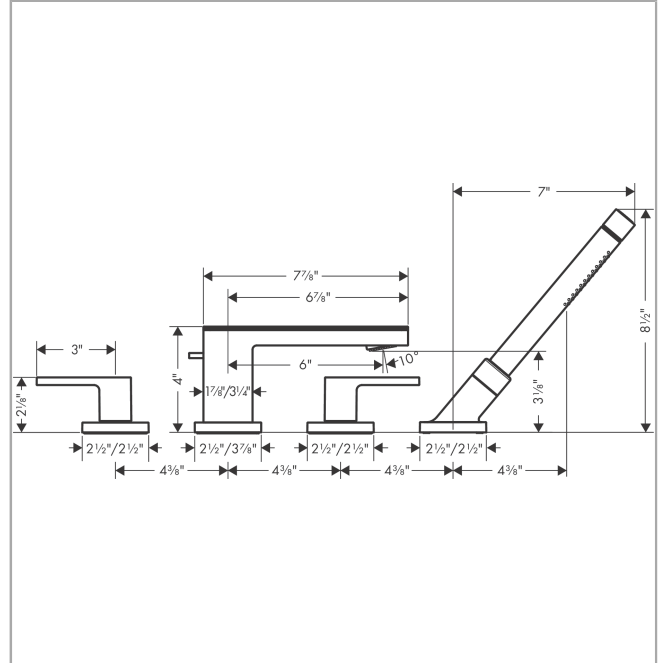

AXOR MyEdition
4-Hole Roman Tub Set Trim with 1.75 GPM Handshower
 Finish: **chrome / black glass** Part no. : **47430601**

Description

Features

- Plate of glass made of safety glass
- Spray type mixer: aerated spray
- Spray type hand shower: IntenseRain, Rain
- Max. flow: 6.0 GPM (22.7 L/Min)
- Flow rate of hand shower at 3 bar: 1.75 GPM (6.6 L/Min)
- Ceramic valves hot/cold 90°
- Diverter with automatic resetting
- Integrated double backflow prevention

Item details

List Price \$ 3,198.00

Technology

Compliance / Sustainability

Product image

Scale drawing

AXOR MyEdition
4-Hole Roman Tub Set Trim with 1.75 GPM Handshower
 Finish: **chrome / black glass** Part no. : **47430601**

Exploded drawing

Year of production: >02/19

AXOR MyEdition

4-Hole Roman Tub Set Trim with 1.75 GPM Handshower

Finish: **chrome / black glass** Part no. : **47430601**

Spare parts list

Year of production: >02/19