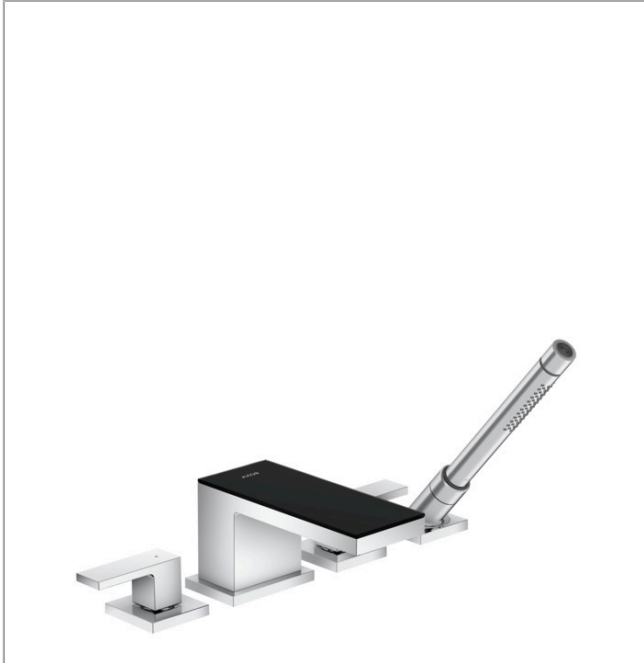

AXOR MyEdition
4-Hole Roman Tub Set Trim with 1.75 GPM Handshower
 Finish: **chrome / black glass** Part no. : **47430601**

Description

Features

- Plate of glass made of safety glass
- Spray type mixer: aerated spray
- Spray type hand shower: IntenseRain, Rain
- Max. flow: 6.0 GPM (22.7 L/Min)
- Flow rate of hand shower at 3 bar: 1.75 GPM (6.6 L/Min)
- Ceramic valves hot/cold 90°
- Diverter with automatic resetting
- Integrated double backflow prevention

Item details

List Price \$ 3,198.00

Technology

Compliance / Sustainability

Product image

Scale drawing

AXOR MyEdition
4-Hole Roman Tub Set Trim with 1.75 GPM Handshower
 Finish: **chrome / black glass** Part no. : **47430601**

Exploded drawing

Year of production: >02/19

AXOR MyEdition

4-Hole Roman Tub Set Trim with 1.75 GPM Handshower

Finish: **chrome / black glass** Part no. : **47430601**

Spare parts list

Year of production: >02/19