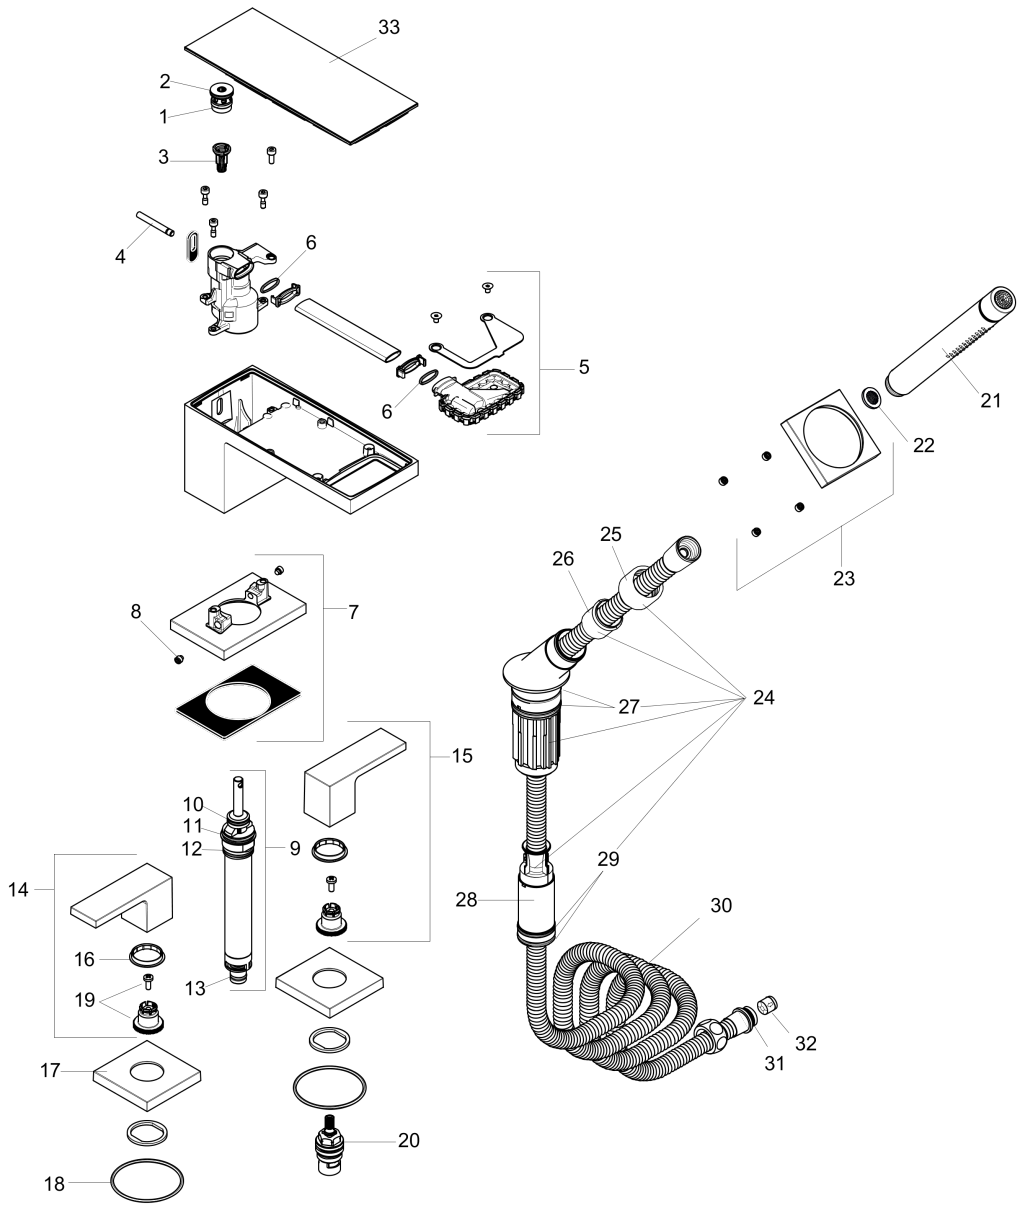

AXOR MyEdition
4-Hole Roman Tub Set Trim with 1.75 GPM Handshower
 Finish: **chrome / mirror glass** Part no. : **47430001**

Exploded drawing

Year of production: >02/19

AXOR MyEdition
4-Hole Roman Tub Set Trim with 1.75 GPM Handshower
 Finish: **chrome / mirror glass** Part no. : **47430001**

Spare parts list

Year of production: >02/19

Pos.	Description	Part no.	Price	PU
1	service unit	93369000	-	1
2	O-ring 17x1,5	98137000	-	1
3	filter insert	97708000	-	1
4	diverter knob	98707000	-	1
5	spray former	93376000	-	1
6	O-ring 13x1,5	98475000	-	1
7	escutcheon for spout	93368000	-	1
8	hollow set screw M6x6	97660000	-	1
9	selector	94037000	-	1
10	O-Ring 14x2,5	98189000	-	1
11	O-Ring 23x2,5	98183000	-	1
12	O-Ring 22x2	98185000	-	1
13	O-ring 9x2,5	98217000	-	1
14	handle for hot water	93364000	-	1
15	handle for cold water	93365000	-	1
16	set of color-rings cold / hot water	95819000	-	1
17	escutcheon for handle	93366000	-	1
18	O-ring 56x2	98468000	-	1
19	handle fixing set	94184000	-	1
20	shut off unit left closing	94008000	-	1
21	handshower	04486000	-	1
22	filter packing	94246000	-	1
23	escutcheon for shower holder	93367000	-	1
24	shower holder, assy	95996000	-	1
25	nut	97584000	-	1
26	insert for shower holder	96942000	-	1
27	O-ring 38x2,5	98198000	-	1
28	hose brake	98656000	-	1
29	O-Ring 28x2	98194000	-	1
30	cover	47900000	-	1
31	shower hose 2,00 m	94148000	-	1
32	O-ring 11x2	98127000	-	1
33	set of non return valves DW 15	94074000	-	1