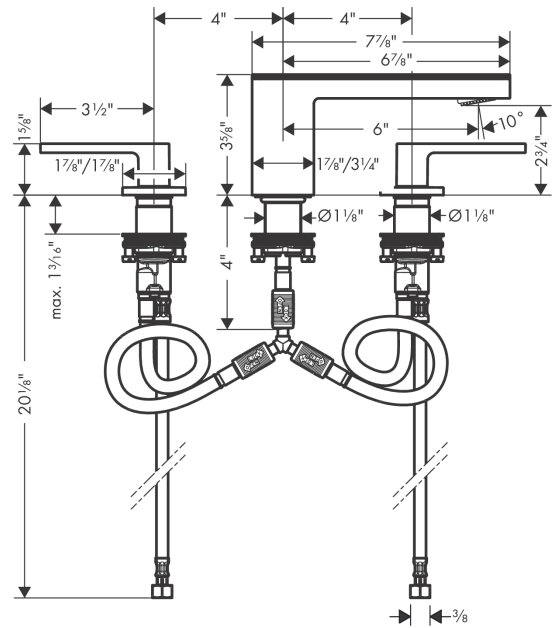

**AXOR MyEdition**  
**Widespread Faucet 70 without Plate, 1.2 GPM, without Pop-up Drain**  
 Finish: **chrome** Part no. : **47052001**

**Description**

**Features**

- Spout height: 3 Inch
- Handle variant: Lever
- Spray modes: PowderRain
- Max. flow: 1.2 GPM (4.5 L/Min)
- Ceramic valves hot/cold 90°

**Item details**

List Price \$ 1,631.00

**Technology**

**Compliance / Sustainability**

**Product image**

**Scale drawing**

**AXOR MyEdition**  
**Widespread Faucet 70 without Plate, 1.2 GPM, without Pop-up Drain**  
 Finish: **chrome** Part no. : **47052001**

Exploded drawing

Year of production: >02/19

**AXOR MyEdition**  
**Widespread Faucet 70 without Plate, 1.2 GPM, without Pop-up Drain**  
 Finish: **chrome** Part no. : **47052001**

## Spare parts list

Year of production: >02/19

Pos.	Description	Part no.	Price	PU
1	O-ring 8x1,75	97827000	-	1
2	spray former	93385000	-	1
3	O-ring 13x1,5	98475000	-	1
4	null	92913000	-	1
5	O-ring 26x4	92191000	-	1
6	null	92909000	-	1
7	hose connection angel	92905000	-	1
8	handle for hot water	93379000	-	1
9	handle for cold water	93380000	-	1
10	escutcheon for handle	93381000	-	1
11	null	92907000	-	1
12	handle fixing set	98932000	-	1
13	shut off unit right closing	98817001	-	1
14	shut off unit left closing	95366001	-	1
15	null	92914000	-	1
16	connection hose 18½" M8x0,75 3/8"	96321001	-	1
17	O-ring 7x1,5	98422000	-	1
a	cover	47906000	-	1
b	cover	47909000	-	1
c	cover	47913000	-	1
d	cover	47916000	-	1
e	cover	47903000	-	1
f	cover	47900000	-	1