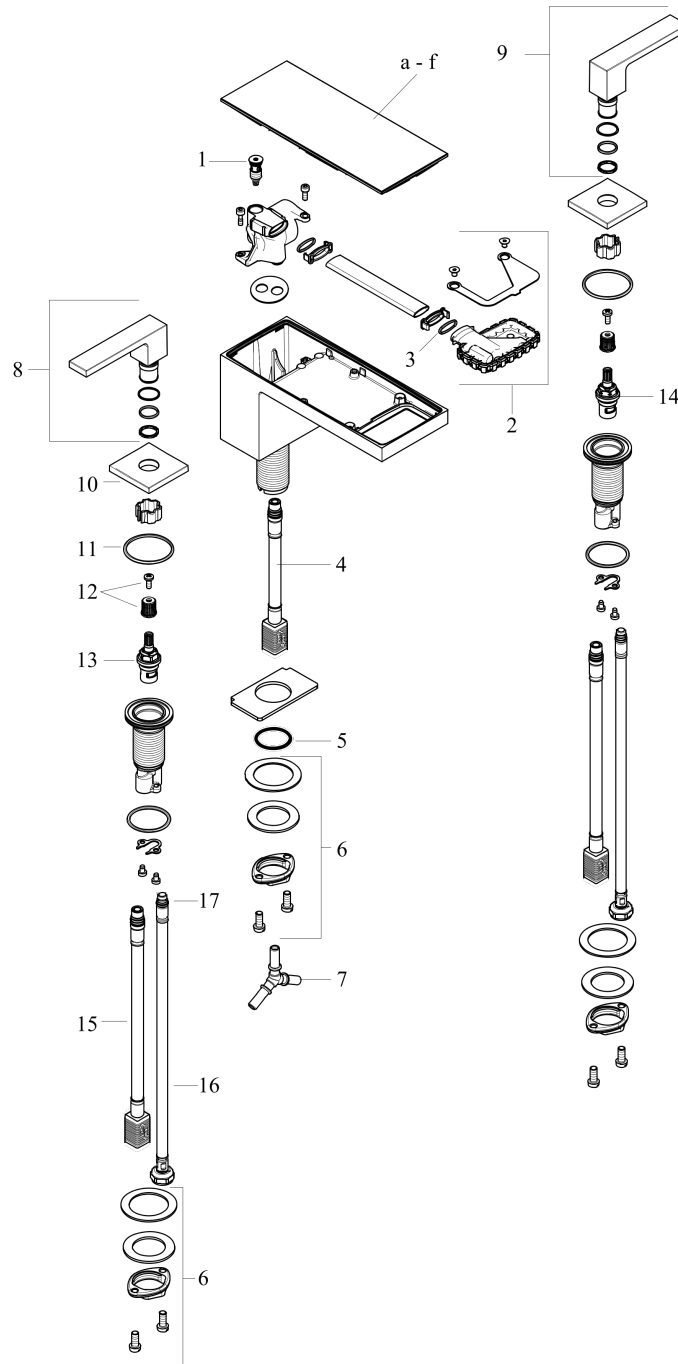

**AXOR MyEdition**  
**Widespread Faucet 70 without Plate, 1.2 GPM, without Pop-up Drain**  
 Finish: **chrome** Part no. : **47052001**

**Description**

**Features**

- Spout height: 3 Inch
- Handle variant: Lever
- Spray modes: PowderRain
- Max. flow: 1.2 GPM (4.5 L/Min)
- Ceramic valves hot/cold 90°

**Item details**

List Price \$ 1,631.00

**Technology**

**Compliance / Sustainability**

**Product image**

**Scale drawing**

**AXOR MyEdition**  
**Widespread Faucet 70 without Plate, 1.2 GPM, without Pop-up Drain**  
 Finish: **chrome** Part no. : **47052001**

Exploded drawing

Year of production: >02/19

**AXOR MyEdition**  
**Widespread Faucet 70 without Plate, 1.2 GPM, without Pop-up Drain**  
 Finish: **chrome** Part no. : **47052001**

## Spare parts list

Year of production: >02/19

Pos.	Description	Part no.	Price	PU
1	O-ring 8x1,75	97827000	-	1
2	spray former	93385000	-	1
3	O-ring 13x1,5	98475000	-	1
4	null	92913000	-	1
5	O-ring 26x4	92191000	-	1
6	null	92909000	-	1
7	hose connection angel	92905000	-	1
8	handle for hot water	93379000	-	1
9	handle for cold water	93380000	-	1
10	escutcheon for handle	93381000	-	1
11	null	92907000	-	1
12	handle fixing set	98932000	-	1
13	shut off unit right closing	98817001	-	1
14	shut off unit left closing	95366001	-	1
15	null	92914000	-	1
16	connection hose 18½" M8x0,75 3/8"	96321001	-	1
17	O-ring 7x1,5	98422000	-	1
a	cover	47906000	-	1
b	cover	47909000	-	1
c	cover	47913000	-	1
d	cover	47916000	-	1
e	cover	47903000	-	1
f	cover	47900000	-	1