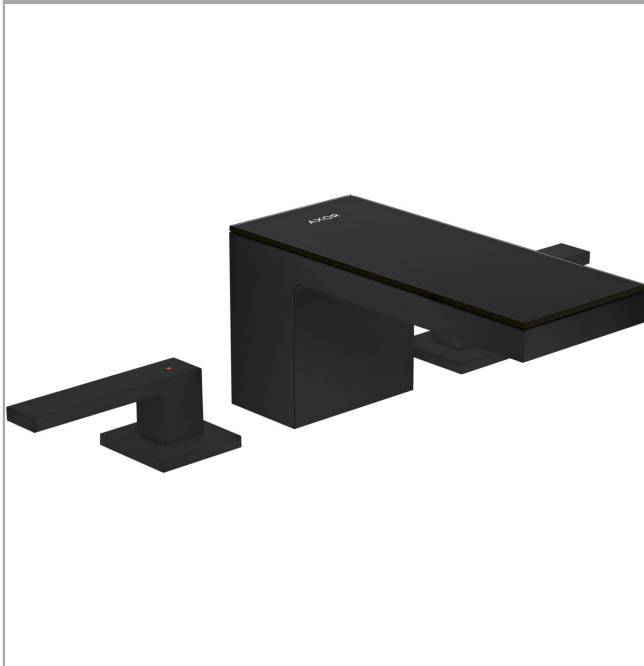

**AXOR MyEdition**  
**Widespread Faucet 70, 1.2 GPM, without Pop-up Drain**  
 Finish: **matte black/Black Glass** Part no. : **47050671**

**Description**

**Features**

- Spout height: 3 Inch
- Handle variant: Lever
- Plate of glass made of safety glass
- Spray modes: PowderRain
- Max. flow: 1.2 GPM (4.5 L/Min)
- Ceramic valves hot/cold 90°

**Item details**

List Price \$ 2,533.00

**Technology**

**Compliance / Sustainability**

**Product image**

**Scale drawing**