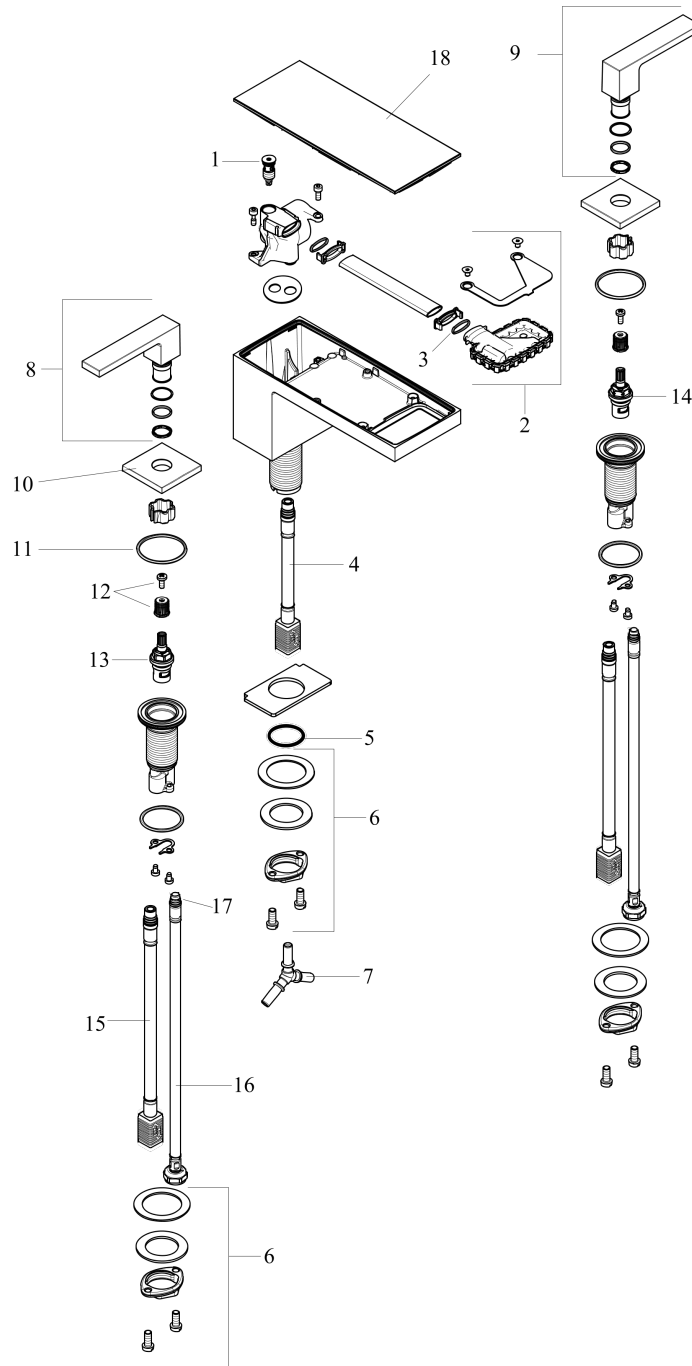

AXOR MyEdition
Widespread Faucet 70, 1.2 GPM, without Pop-up Drain
 Finish: **chrome / black glass** Part no. : **47050601**

Exploded drawing

Year of production: >02/19

AXOR MyEdition

Widespread Faucet 70, 1.2 GPM, without Pop-up Drain

Finish: **chrome / black glass** Part no. : **47050601**

Spare parts list

Year of production: >02/19

| Pos. | Description | Part no. | Price | PU |
|------|-----------------------------------|----------|-------|----|
| 1 | spray former | 93385000 | - | 1 |
| 2 | O-ring 13x1,5 | 98475000 | - | 1 |
| 3 | O-ring 8x1,75 | 97827000 | - | 1 |
| 4 | null | 92913000 | - | 1 |
| 5 | O-ring 26x4 | 92191000 | - | 1 |
| 6 | null | 92909000 | - | 1 |
| 7 | hose connection angel | 92905000 | - | 1 |
| 8 | handle for hot water | 93379000 | - | 1 |
| 9 | handle for cold water | 93380000 | - | 1 |
| 10 | escutcheon for handle | 93381000 | - | 1 |
| 11 | null | 92907000 | - | 1 |
| 12 | handle fixing set | 98932000 | - | 1 |
| 13 | shut off unit right closing | 98817001 | - | 1 |
| 14 | shut off unit left closing | 95366001 | - | 1 |
| 15 | null | 92914000 | - | 1 |
| 16 | connection hose 18½" M8x0,75 3/8" | 96321001 | - | 1 |
| 17 | O-ring 7x1,5 | 98422000 | - | 1 |
| 18 | cover | 47900600 | - | 1 |