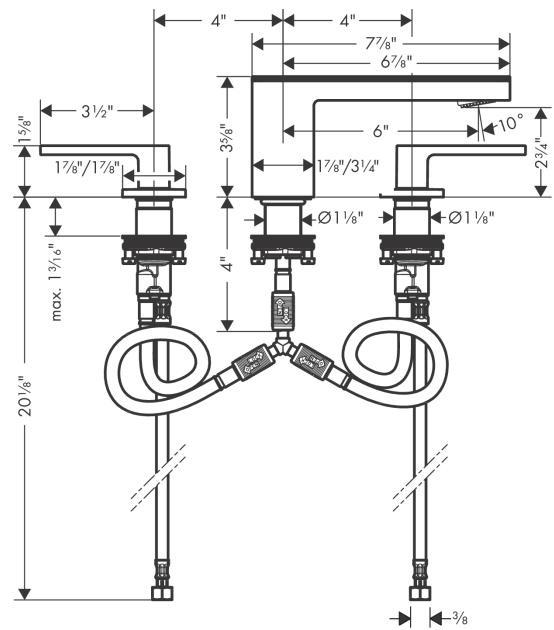

AXOR MyEdition
Widespread Faucet 70, 1.2 GPM, without Pop-up Drain
 Finish: **chrome / mirror glass** Part no. : **47050001**

Description

Features

- Spout height: 3 Inch
- Handle variant: Lever
- Plate of glass made of safety glass
- Spray modes: PowderRain
- Max. flow: 1.2 GPM (4.5 L/Min)
- Ceramic valves hot/cold 90°

Item details

List Price \$ 1,919.00

Technology

Compliance / Sustainability

Product image

Scale drawing

AXOR MyEdition
Widespread Faucet 70, 1.2 GPM, without Pop-up Drain
 Finish: **chrome / mirror glass** Part no. : **47050001**

Exploded drawing

Year of production: >02/19

AXOR MyEdition
Widespread Faucet 70, 1.2 GPM, without Pop-up Drain
 Finish: **chrome / mirror glass** Part no. : **47050001**

Spare parts list

Year of production: >02/19

Pos.	Description	Part no.	Price	PU
1	O-ring 8x1,75	97827000	-	1
2	spray former	93385000	-	1
3	O-ring 13x1,5	98475000	-	1
4	null	92913000	-	1
5	O-ring 26x4	92191000	-	1
6	null	92909000	-	1
7	hose connection angel	92905000	-	1
8	handle for hot water	93379000	-	1
9	handle for cold water	93380000	-	1
10	escutcheon for handle	93381000	-	1
11	null	92907000	-	1
12	handle fixing set	98932000	-	1
13	shut off unit right closing	98817001	-	1
14	shut off unit left closing	95366001	-	1
15	null	92914000	-	1
16	connection hose 18½" M8x0,75 3/8"	96321001	-	1
17	O-ring 7x1,5	98422000	-	1
18	cover	47900000	-	1