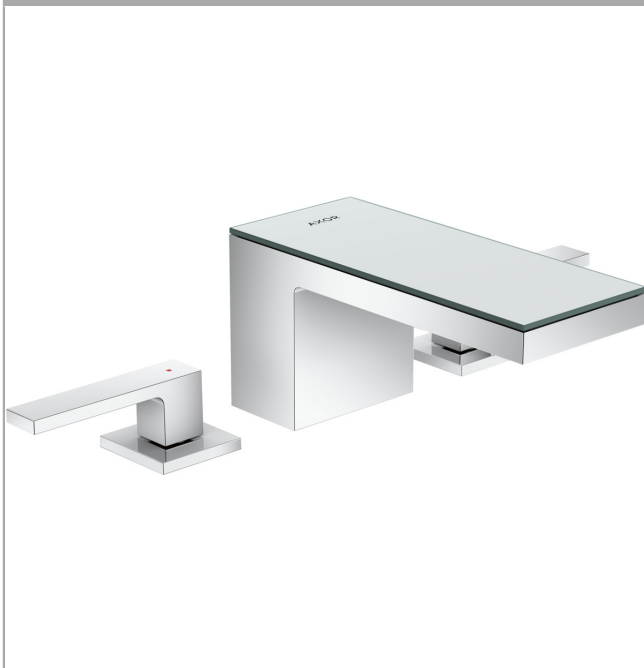

AXOR MyEdition
Widespread Faucet 70, 1.2 GPM, without Pop-up Drain
 Finish: **chrome / mirror glass** Part no. : **47050001**

Description

Features

- Spout height: 3 Inch
- Handle variant: Lever
- Plate of glass made of safety glass
- Spray modes: PowderRain
- Max. flow: 1.2 GPM (4.5 L/Min)
- Ceramic valves hot/cold 90°

Item details

List Price \$ 1,919.00

Technology

Compliance / Sustainability

Product image

Scale drawing

AXOR MyEdition
Widespread Faucet 70, 1.2 GPM, without Pop-up Drain
 Finish: **chrome / mirror glass** Part no. : **47050001**

Exploded drawing

Year of production: >02/19

AXOR MyEdition
Widespread Faucet 70, 1.2 GPM, without Pop-up Drain
 Finish: **chrome / mirror glass** Part no. : **47050001**

Spare parts list

Year of production: >02/19

Pos.	Description	Part no.	Price	PU
1	O-ring 8x1,75	97827000	-	1
2	spray former	93385000	-	1
3	O-ring 13x1,5	98475000	-	1
4	null	92913000	-	1
5	O-ring 26x4	92191000	-	1
6	null	92909000	-	1
7	hose connection angel	92905000	-	1
8	handle for hot water	93379000	-	1
9	handle for cold water	93380000	-	1
10	escutcheon for handle	93381000	-	1
11	null	92907000	-	1
12	handle fixing set	98932000	-	1
13	shut off unit right closing	98817001	-	1
14	shut off unit left closing	95366001	-	1
15	null	92914000	-	1
16	connection hose 18½" M8x0,75 3/8"	96321001	-	1
17	O-ring 7x1,5	98422000	-	1
18	cover	47900000	-	1