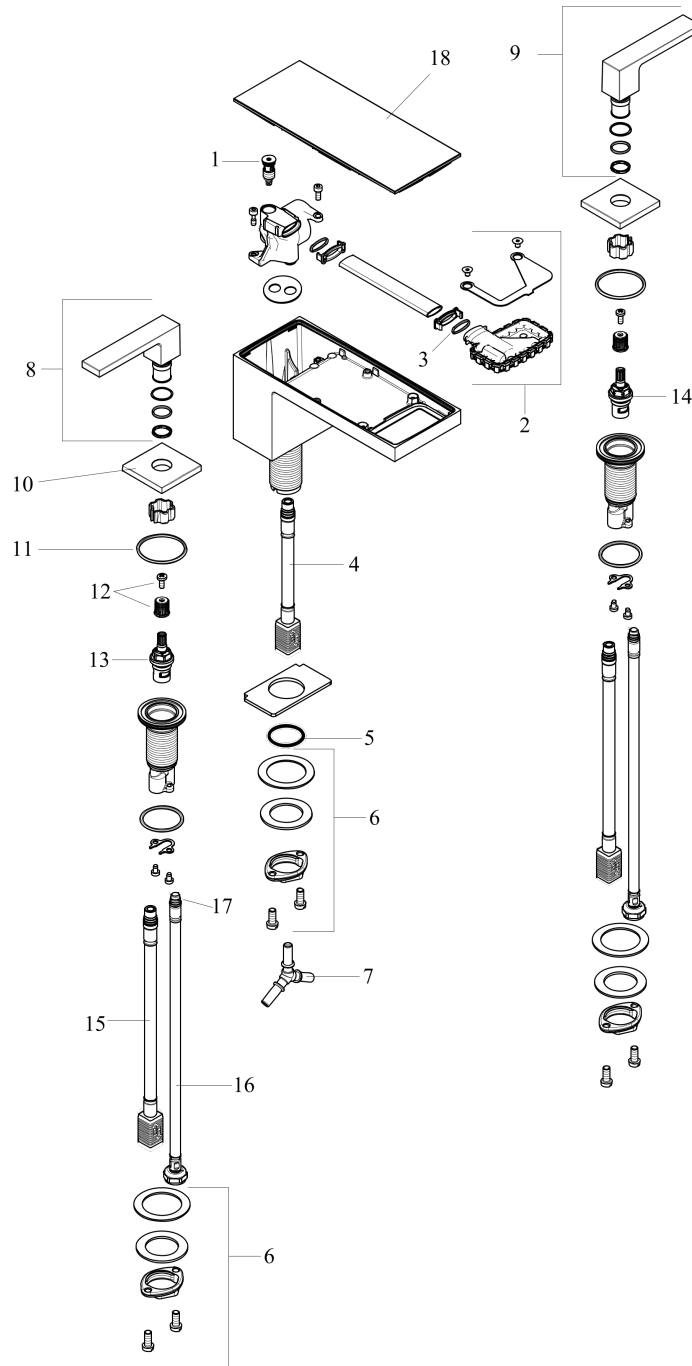

AXOR MyEdition
Widespread Faucet 70, 1.2 GPM, without Pop-up Drain
 Finish: **chrome / mirror glass** Part no. : **47050001**

Description

Features

- Spout height: 3 Inch
- Handle variant: Lever
- Plate of glass made of safety glass
- Spray modes: PowderRain
- Max. flow: 1.2 GPM (4.5 L/Min)
- Ceramic valves hot/cold 90°

Item details

List Price \$ 1,919.00

Technology

Compliance / Sustainability

Product image

Scale drawing

AXOR MyEdition
Widespread Faucet 70, 1.2 GPM, without Pop-up Drain
 Finish: **chrome / mirror glass** Part no. : **47050001**

Exploded drawing

Year of production: >02/19

AXOR MyEdition
Widespread Faucet 70, 1.2 GPM, without Pop-up Drain
 Finish: **chrome / mirror glass** Part no. : **47050001**

Spare parts list

Year of production: >02/19

Pos.	Description	Part no.	Price	PU
1	O-ring 8x1,75	97827000	-	1
2	spray former	93385000	-	1
3	O-ring 13x1,5	98475000	-	1
4	null	92913000	-	1
5	O-ring 26x4	92191000	-	1
6	null	92909000	-	1
7	hose connection angel	92905000	-	1
8	handle for hot water	93379000	-	1
9	handle for cold water	93380000	-	1
10	escutcheon for handle	93381000	-	1
11	null	92907000	-	1
12	handle fixing set	98932000	-	1
13	shut off unit right closing	98817001	-	1
14	shut off unit left closing	95366001	-	1
15	null	92914000	-	1
16	connection hose 18½" M8x0,75 3/8"	96321001	-	1
17	O-ring 7x1,5	98422000	-	1
18	cover	47900000	-	1