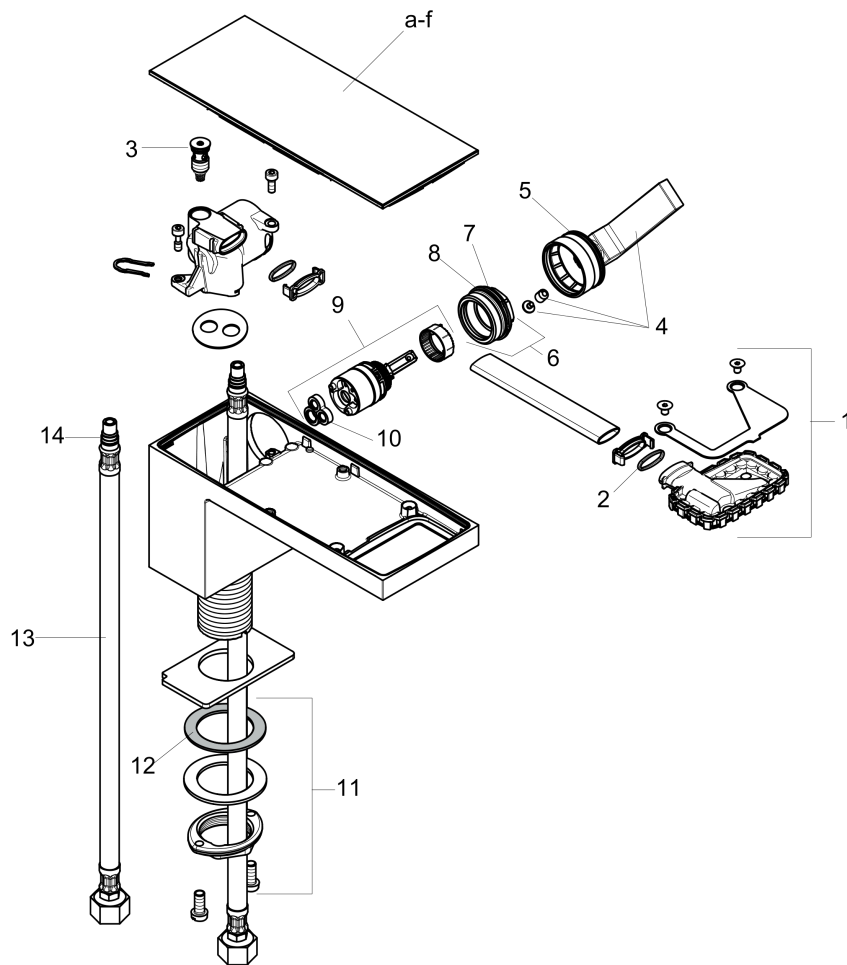

AXOR MyEdition
Single-Hole Faucet 230 without Plate, 1.2 GPM, without Pop-up Drain
 Finish: **chrome** Part no. : **47022001**

Description

Features

- Handle variant: Lever
- Spray modes: PowderRain
- Max. flow: 1.2 GPM (4.5 L/Min)
- Ceramic cartridge
- Top-side at the spout (generally suitable for wash bowls)

Item details

List Price \$ 1,263.00

Technology

Compliance / Sustainability

Product image

Scale drawing

AXOR MyEdition
Single-Hole Faucet 230 without Plate, 1.2 GPM, without Pop-up Drain
 Finish: **chrome** Part no. : **47022001**

Exploded drawing

Year of production: >02/19

AXOR MyEdition

Single-Hole Faucet 230 without Plate, 1.2 GPM, without Pop-up Drain

Finish: **chrome** Part no. : **47022001**

Spare parts list

Year of production: >02/19

Pos.	Description	Part no.	Price	PU
1	spray former	93385000	-	1
2	O-ring 13x1,5	98475000	-	1
3	O-ring 8x1,75	97827000	-	1
4	handle	93386000	-	1
5	O-ring 33x1,5	98164000	-	1
6	nut	92926000	-	1
7	O-ring 29x2	98391000	-	1
8	O-ring 30x1,5	98433000	-	1
9	O-ring 25x1,5	98146000	-	1
10	cartridge, assy	92900000	-	1
11	seal	93383000	-	1
12	fixing set (Ø 32)	13961000	-	1
13	lever collar	97548000	-	1
14	fixation extension 35 mm	13898000	-	1
15	connection hose 35½" M8x0,75 3/8"	96316001	-	1
16	O-ring 7x1,5	98422000	-	1
a	cover	47907000	-	1
b	cover	47910000	-	1
c	cover	47914000	-	1
d	cover	47917000	-	1
e	cover	47904000	-	1
f	cover	47901000	-	1