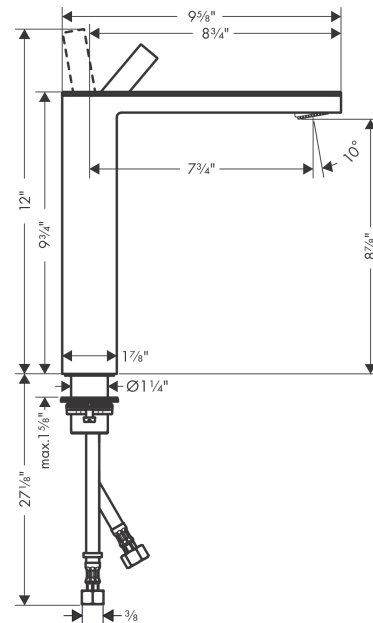

AXOR MyEdition
Single-Hole Faucet 230 without Plate, 1.2 GPM, without Pop-up Drain
 Finish: **chrome** Part no. : **47022001**

Description

Features

- Handle variant: Lever
- Spray modes: PowderRain
- Max. flow: 1.2 GPM (4.5 L/Min)
- Ceramic cartridge
- Top-side at the spout (generally suitable for wash bowls)

Item details

List Price \$ 1,263.00

Technology

Compliance / Sustainability

Product image

Scale drawing

AXOR MyEdition
Single-Hole Faucet 230 without Plate, 1.2 GPM, without Pop-up Drain
 Finish: **chrome** Part no. : **47022001**

Exploded drawing

Year of production: >02/19

AXOR MyEdition

Single-Hole Faucet 230 without Plate, 1.2 GPM, without Pop-up Drain

Finish: **chrome** Part no. : **47022001**

Spare parts list

Year of production: >02/19

Pos.	Description	Part no.	Price	PU
1	spray former	93385000	-	1
2	O-ring 13x1,5	98475000	-	1
3	O-ring 8x1,75	97827000	-	1
4	handle	93386000	-	1
5	O-ring 33x1,5	98164000	-	1
6	nut	92926000	-	1
7	O-ring 29x2	98391000	-	1
8	O-ring 30x1,5	98433000	-	1
9	O-ring 25x1,5	98146000	-	1
10	cartridge, assy	92900000	-	1
11	seal	93383000	-	1
12	fixing set (Ø 32)	13961000	-	1
13	lever collar	97548000	-	1
14	fixation extension 35 mm	13898000	-	1
15	connection hose 35½" M8x0,75 3/8"	96316001	-	1
16	O-ring 7x1,5	98422000	-	1
a	cover	47907000	-	1
b	cover	47910000	-	1
c	cover	47914000	-	1
d	cover	47917000	-	1
e	cover	47904000	-	1
f	cover	47901000	-	1