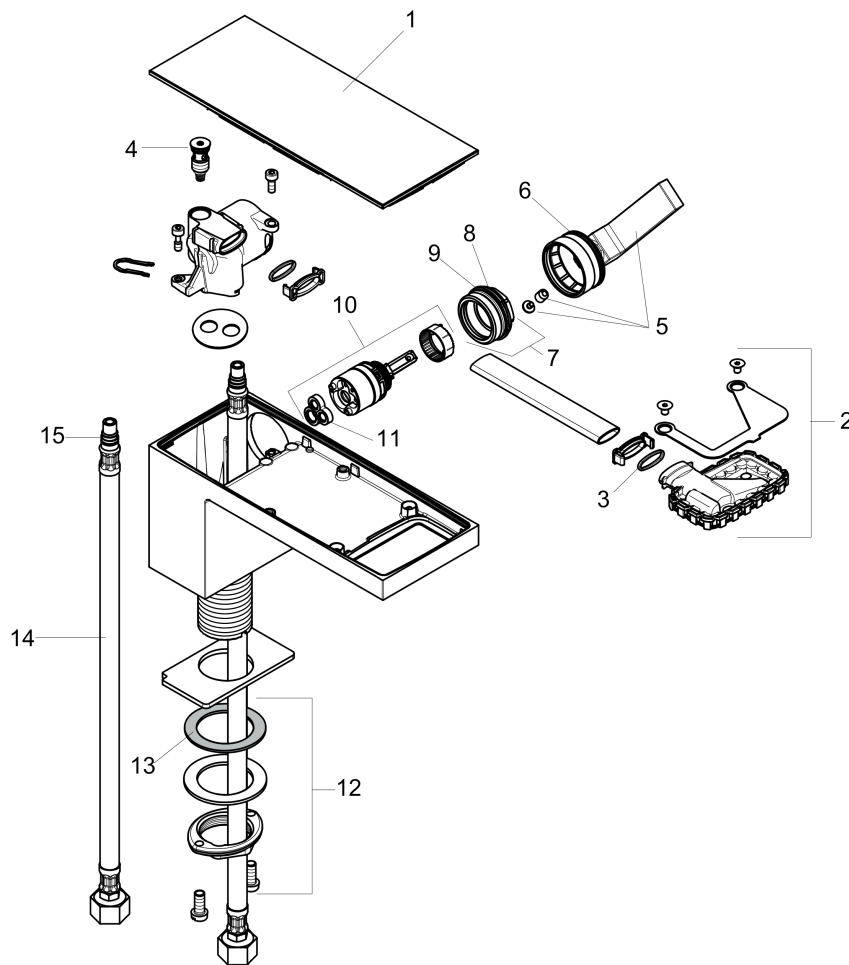

**AXOR MyEdition**  
**Single-Hole Faucet 230, 1.2 GPM, without Pop-up Drain**  
 Finish: **chrome / black glass** Part no. : **47020601**

**Description**

**Features**

- Handle variant: Lever
- Plate of glass made of safety glass
- Spray modes: PowderRain
- Max. flow: 1.2 GPM (4.5 L/Min)
- Ceramic cartridge
- Top-side at the spout (generally suitable for wash bowls)

**Item details**

List Price \$ 1,486.00

**Technology**

**Compliance / Sustainability**

**Product image**

**Scale drawing**

**AXOR MyEdition**  
**Single-Hole Faucet 230, 1.2 GPM, without Pop-up Drain**  
 Finish: **chrome / black glass** Part no. : **47020601**

Exploded drawing

Year of production: >02/19

**AXOR MyEdition**  
**Single-Hole Faucet 230, 1.2 GPM, without Pop-up Drain**  
 Finish: **chrome / black glass** Part no. : **47020601**

**Spare parts list**

Year of production: >02/19

Pos.	Description	Part no.	Price	PU
1	cover	47901600	-	1
2	spray former	93385000	-	1
3	O-ring 13x1,5	98475000	-	1
4	O-ring 8x1,75	97827000	-	1
5	handle	93386000	-	1
6	O-ring 33x1,5	98164000	-	1
7	nut	92926000	-	1
8	O-ring 30x1,5	98433000	-	1
9	O-ring 25x1,5	98146000	-	1
10	cartridge, assy	92900000	-	1
11	seal	93383000	-	1
12	fixing set (Ø 32)	13961000	-	1
13	lever collar	97548000	-	1
14	connection hose 35½" M8x0,75 3/8"	96316001	-	1
15	O-ring 7x1,5	98422000	-	1