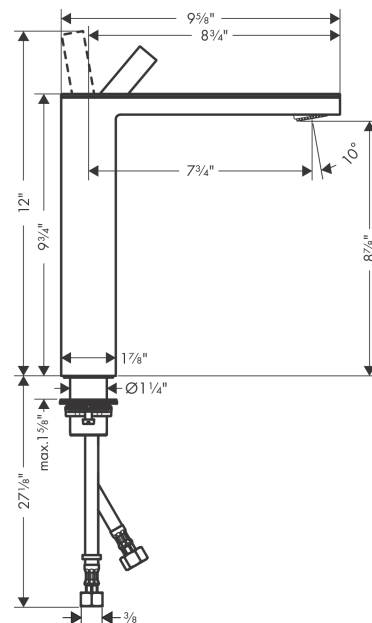

**AXOR MyEdition**  
**Single-Hole Faucet 230, 1.2 GPM, without Pop-up Drain**  
 Finish: **chrome / black glass** Part no. : **47020601**

**Description**

**Features**

- Handle variant: Lever
- Plate of glass made of safety glass
- Spray modes: PowderRain
- Max. flow: 1.2 GPM (4.5 L/Min)
- Ceramic cartridge
- Top-side at the spout (generally suitable for wash bowls)

**Item details**

List Price \$ 1,486.00

**Technology**

**Compliance / Sustainability**

**Product image**

**Scale drawing**

**AXOR MyEdition**  
**Single-Hole Faucet 230, 1.2 GPM, without Pop-up Drain**  
 Finish: **chrome / black glass** Part no. : **47020601**

Exploded drawing

Year of production: >02/19

**AXOR MyEdition**  
**Single-Hole Faucet 230, 1.2 GPM, without Pop-up Drain**  
 Finish: **chrome / black glass** Part no. : **47020601**

**Spare parts list**

Year of production: >02/19

Pos.	Description	Part no.	Price	PU
1	cover	47901600	-	1
2	spray former	93385000	-	1
3	O-ring 13x1,5	98475000	-	1
4	O-ring 8x1,75	97827000	-	1
5	handle	93386000	-	1
6	O-ring 33x1,5	98164000	-	1
7	nut	92926000	-	1
8	O-ring 30x1,5	98433000	-	1
9	O-ring 25x1,5	98146000	-	1
10	cartridge, assy	92900000	-	1
11	seal	93383000	-	1
12	fixing set (Ø 32)	13961000	-	1
13	lever collar	97548000	-	1
14	connection hose 35½" M8x0,75 3/8"	96316001	-	1
15	O-ring 7x1,5	98422000	-	1