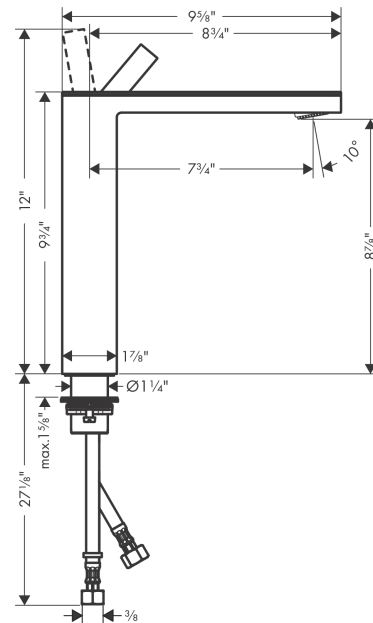

AXOR MyEdition
Single-Hole Faucet 230, 1.2 GPM, without Pop-up Drain
 Finish: **chrome / mirror glass** Part no. : **47020001**

Description

Features

- Handle variant: Lever
- Plate of glass made of safety glass
- Spray modes: PowderRain
- Max. flow: 1.2 GPM (4.5 L/Min)
- Ceramic cartridge
- Top-side at the spout (generally suitable for wash bowls)

Item details

List Price \$ 1,486.00

Technology

Compliance / Sustainability

Product image

Scale drawing

AXOR MyEdition
Single-Hole Faucet 230, 1.2 GPM, without Pop-up Drain
 Finish: **chrome / mirror glass** Part no. : **47020001**

Exploded drawing

Year of production: >02/19

AXOR MyEdition
Single-Hole Faucet 230, 1.2 GPM, without Pop-up Drain
 Finish: **chrome / mirror glass** Part no. : **47020001**

Spare parts list

Year of production: >02/19

Pos.	Description	Part no.	Price	PU
1	cover	47901000	-	1
2	spray former	93385000	-	1
3	O-ring 13x1,5	98475000	-	1
4	O-ring 8x1,75	97827000	-	1
5	handle	93386000	-	1
6	O-ring 33x1,5	98164000	-	1
7	nut	92926000	-	1
8	O-ring 30x1,5	98433000	-	1
9	O-ring 25x1,5	98146000	-	1
10	cartridge, assy	92900000	-	1
11	seal	93383000	-	1
12	fixing set (Ø 32)	13961000	-	1
13	lever collar	97548000	-	1
14	connection hose 35½" M8x0,75 3/8"	96316001	-	1
15	O-ring 7x1,5	98422000	-	1