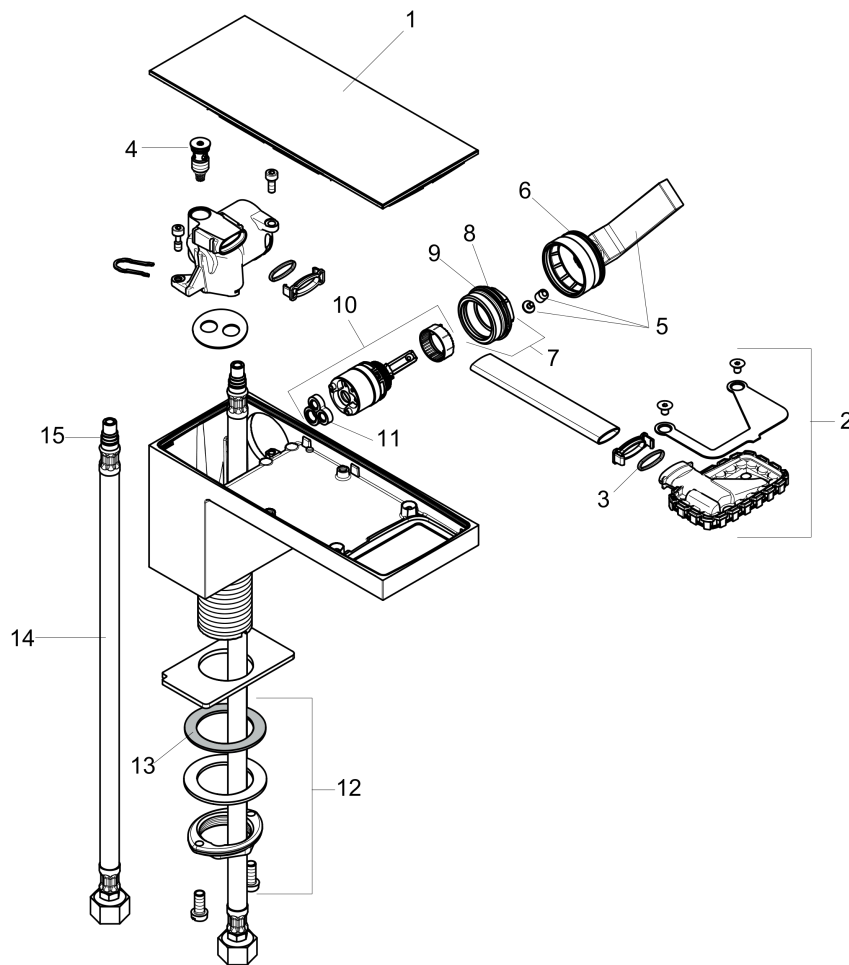

AXOR MyEdition
Single-Hole Faucet 230, 1.2 GPM, without Pop-up Drain
 Finish: **chrome / mirror glass** Part no. : **47020001**

Description

Features

- Handle variant: Lever
- Plate of glass made of safety glass
- Spray modes: PowderRain
- Max. flow: 1.2 GPM (4.5 L/Min)
- Ceramic cartridge
- Top-side at the spout (generally suitable for wash bowls)

Item details

List Price \$ 1,486.00

Technology

Compliance / Sustainability

Product image

Scale drawing

AXOR MyEdition
Single-Hole Faucet 230, 1.2 GPM, without Pop-up Drain
 Finish: **chrome / mirror glass** Part no. : **47020001**

Exploded drawing

Year of production: >02/19

AXOR MyEdition
Single-Hole Faucet 230, 1.2 GPM, without Pop-up Drain
 Finish: **chrome / mirror glass** Part no. : **47020001**

Spare parts list

Year of production: >02/19

Pos.	Description	Part no.	Price	PU
1	cover	47901000	-	1
2	spray former	93385000	-	1
3	O-ring 13x1,5	98475000	-	1
4	O-ring 8x1,75	97827000	-	1
5	handle	93386000	-	1
6	O-ring 33x1,5	98164000	-	1
7	nut	92926000	-	1
8	O-ring 30x1,5	98433000	-	1
9	O-ring 25x1,5	98146000	-	1
10	cartridge, assy	92900000	-	1
11	seal	93383000	-	1
12	fixing set (Ø 32)	13961000	-	1
13	lever collar	97548000	-	1
14	connection hose 35½" M8x0,75 3/8"	96316001	-	1
15	O-ring 7x1,5	98422000	-	1