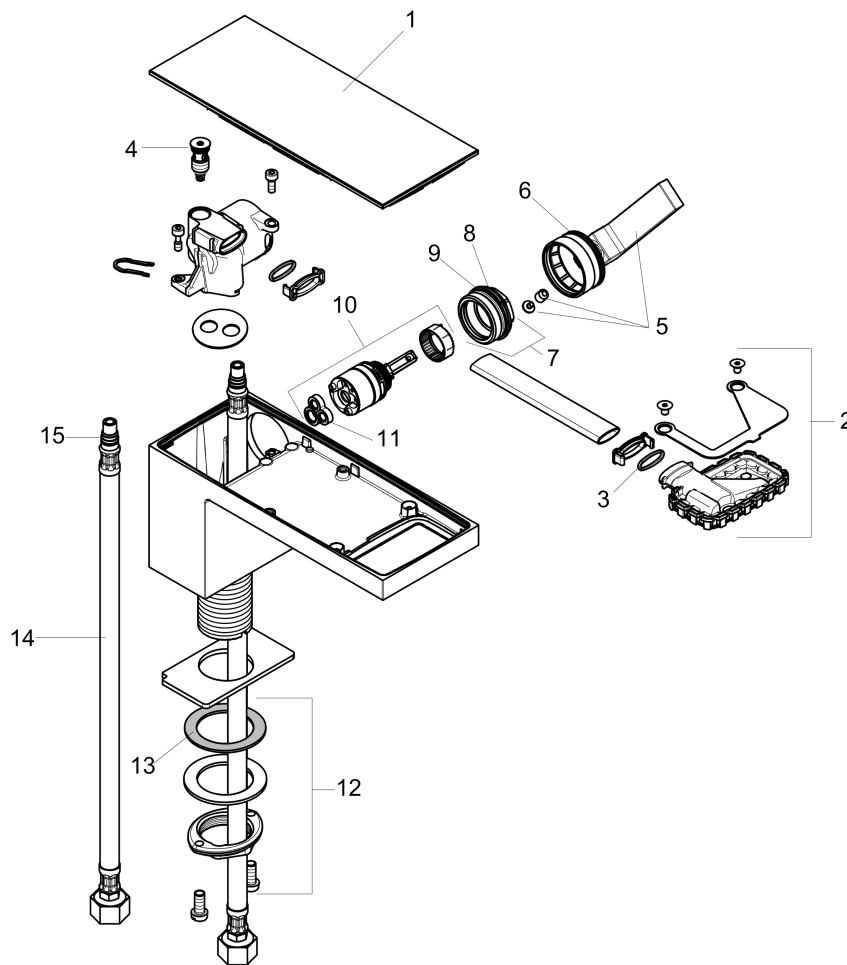

AXOR MyEdition
Single-Hole Faucet 70, 1.2 GPM, without Pop-up Drain
 Finish: **chrome / black glass** Part no. : **47010601**

Description

Features

- Handle variant: Lever
- Plate of glass made of safety glass
- Spray modes: PowderRain
- Max. flow: 1.2 GPM (4.5 L/Min)
- Ceramic cartridge

Item details

List Price \$ 1,142.00

Technology

Compliance / Sustainability

Product image

Scale drawing

AXOR MyEdition
Single-Hole Faucet 70, 1.2 GPM, without Pop-up Drain
 Finish: **chrome / black glass** Part no. : **47010601**

Exploded drawing

Year of production: >02/19

AXOR MyEdition
Single-Hole Faucet 70, 1.2 GPM, without Pop-up Drain
 Finish: **chrome / black glass** Part no. : **47010601**

Spare parts list

Year of production: >02/19

Pos.	Description	Part no.	Price	PU
1	cover	47900600	-	1
2	spray former	93385000	-	1
3	O-ring 13x1,5	98475000	-	1
4	O-ring 8x1,75	97827000	-	1
5	handle	93386000	-	1
6	O-ring 33x1,5	98164000	-	1
7	nut	92926000	-	1
8	O-ring 30x1,5	98433000	-	1
9	O-ring 25x1,5	98146000	-	1
10	cartridge, assy	92900000	-	1
11	seal	93383000	-	1
12	fixing set (Ø 32)	13961000	-	1
13	lever collar	97548000	-	1
14	connection hose 35½" M8x0,75 3/8"	96316001	-	1
15	O-ring 7x1,5	98422000	-	1