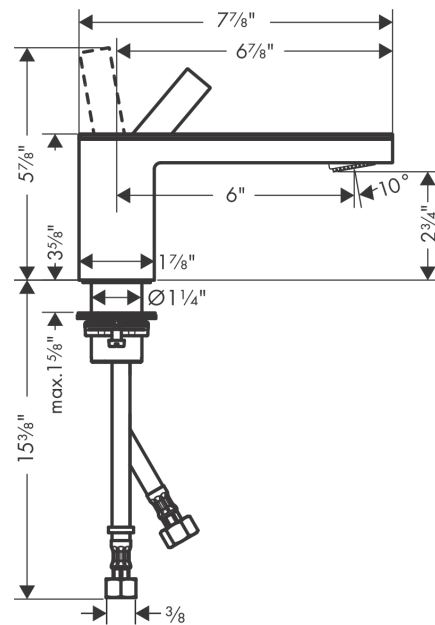

AXOR MyEdition
Single-Hole Faucet 70, 1.2 GPM, without Pop-up Drain
 Finish: **chrome / black glass** Part no. : **47010601**

Description

Features

- Handle variant: Lever
- Plate of glass made of safety glass
- Spray modes: PowderRain
- Max. flow: 1.2 GPM (4.5 L/Min)
- Ceramic cartridge

Item details

List Price \$ 1,142.00

Technology

Compliance / Sustainability

Product image

Scale drawing

AXOR MyEdition
Single-Hole Faucet 70, 1.2 GPM, without Pop-up Drain
 Finish: **chrome / black glass** Part no. : **47010601**

Exploded drawing

Year of production: >02/19

AXOR MyEdition
Single-Hole Faucet 70, 1.2 GPM, without Pop-up Drain
 Finish: **chrome / black glass** Part no. : **47010601**

Spare parts list

Year of production: >02/19

Pos.	Description	Part no.	Price	PU
1	cover	47900600	-	1
2	spray former	93385000	-	1
3	O-ring 13x1,5	98475000	-	1
4	O-ring 8x1,75	97827000	-	1
5	handle	93386000	-	1
6	O-ring 33x1,5	98164000	-	1
7	nut	92926000	-	1
8	O-ring 30x1,5	98433000	-	1
9	O-ring 25x1,5	98146000	-	1
10	cartridge, assy	92900000	-	1
11	seal	93383000	-	1
12	fixing set (Ø 32)	13961000	-	1
13	lever collar	97548000	-	1
14	connection hose 35½" M8x0,75 3/8"	96316001	-	1
15	O-ring 7x1,5	98422000	-	1