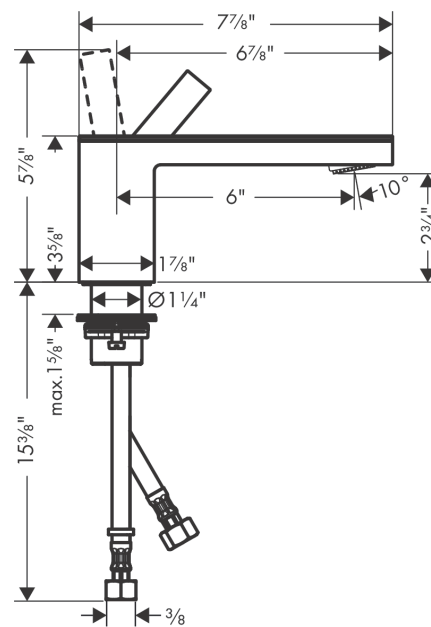

AXOR MyEdition
Single-Hole Faucet 70, 1.2 GPM, without Pop-up Drain
 Finish: **chrome / mirror glass** Part no. : **47010001**

Description

Features

- Handle variant: Lever
- Plate of glass made of safety glass
- Spray modes: PowderRain
- Max. flow: 1.2 GPM (4.5 L/Min)
- Ceramic cartridge

Item details

List Price \$ 1,142.00

Technology

Compliance / Sustainability

Product image

Scale drawing

AXOR MyEdition
Single-Hole Faucet 70, 1.2 GPM, without Pop-up Drain
 Finish: **chrome / mirror glass** Part no. : **47010001**

Exploded drawing

Year of production: >02/19

AXOR MyEdition
Single-Hole Faucet 70, 1.2 GPM, without Pop-up Drain
 Finish: **chrome / mirror glass** Part no. : **47010001**

Spare parts list

Year of production: >02/19

Pos.	Description	Part no.	Price	PU
1	cover	47900000	-	1
2	spray former	93385000	-	1
3	O-ring 13x1,5	98475000	-	1
4	O-ring 8x1,75	97827000	-	1
5	handle	93386000	-	1
6	O-ring 33x1,5	98164000	-	1
7	nut	92926000	-	1
8	O-ring 30x1,5	98433000	-	1
9	O-ring 25x1,5	98146000	-	1
10	cartridge, assy	92900000	-	1
11	seal	93383000	-	1
12	fixing set (Ø 32)	13961000	-	1
13	lever collar	97548000	-	1
14	connection hose 35½" M8x0,75 3/8"	96316001	-	1
15	O-ring 7x1,5	98422000	-	1