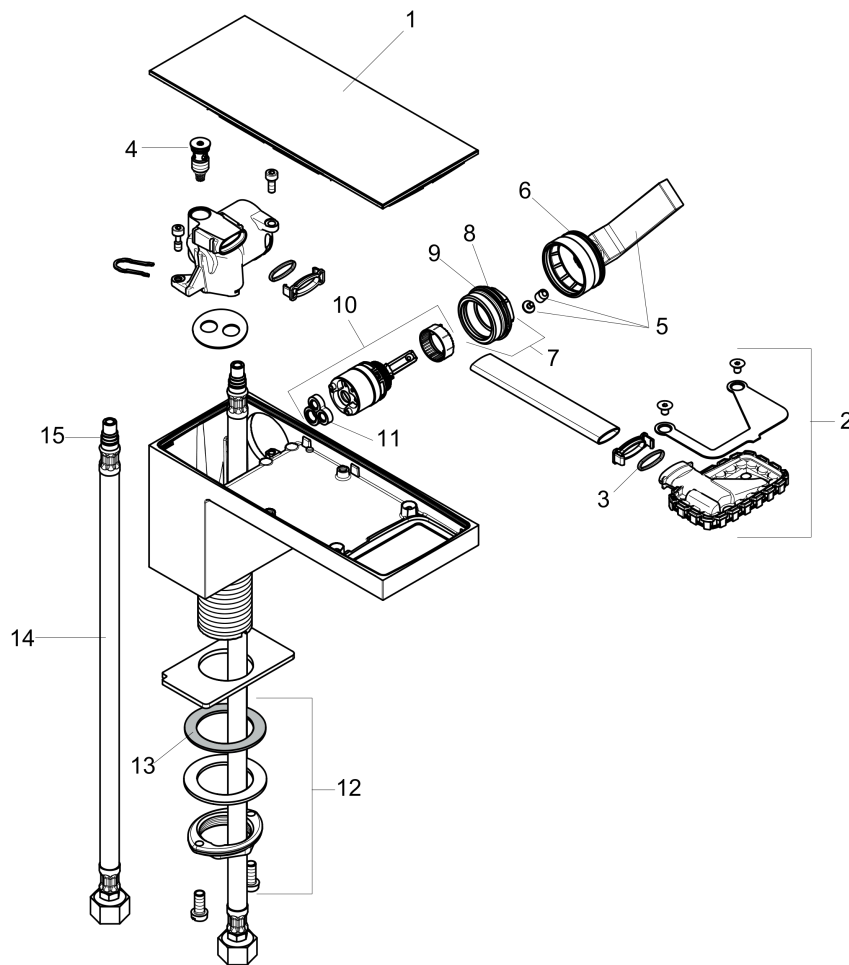

AXOR MyEdition
Single-Hole Faucet 70, 1.2 GPM, without Pop-up Drain
 Finish: **chrome / mirror glass** Part no. : **47010001**

Description

Features

- Handle variant: Lever
- Plate of glass made of safety glass
- Spray modes: PowderRain
- Max. flow: 1.2 GPM (4.5 L/Min)
- Ceramic cartridge

Item details

List Price \$ 1,142.00

Technology

Compliance / Sustainability

Product image

Scale drawing

AXOR MyEdition
Single-Hole Faucet 70, 1.2 GPM, without Pop-up Drain
 Finish: **chrome / mirror glass** Part no. : **47010001**

Exploded drawing

Year of production: >02/19

AXOR MyEdition
Single-Hole Faucet 70, 1.2 GPM, without Pop-up Drain
 Finish: **chrome / mirror glass** Part no. : **47010001**

Spare parts list

Year of production: >02/19

Pos.	Description	Part no.	Price	PU
1	cover	47900000	-	1
2	spray former	93385000	-	1
3	O-ring 13x1,5	98475000	-	1
4	O-ring 8x1,75	97827000	-	1
5	handle	93386000	-	1
6	O-ring 33x1,5	98164000	-	1
7	nut	92926000	-	1
8	O-ring 30x1,5	98433000	-	1
9	O-ring 25x1,5	98146000	-	1
10	cartridge, assy	92900000	-	1
11	seal	93383000	-	1
12	fixing set (Ø 32)	13961000	-	1
13	lever collar	97548000	-	1
14	connection hose 35½" M8x0,75 3/8"	96316001	-	1
15	O-ring 7x1,5	98422000	-	1